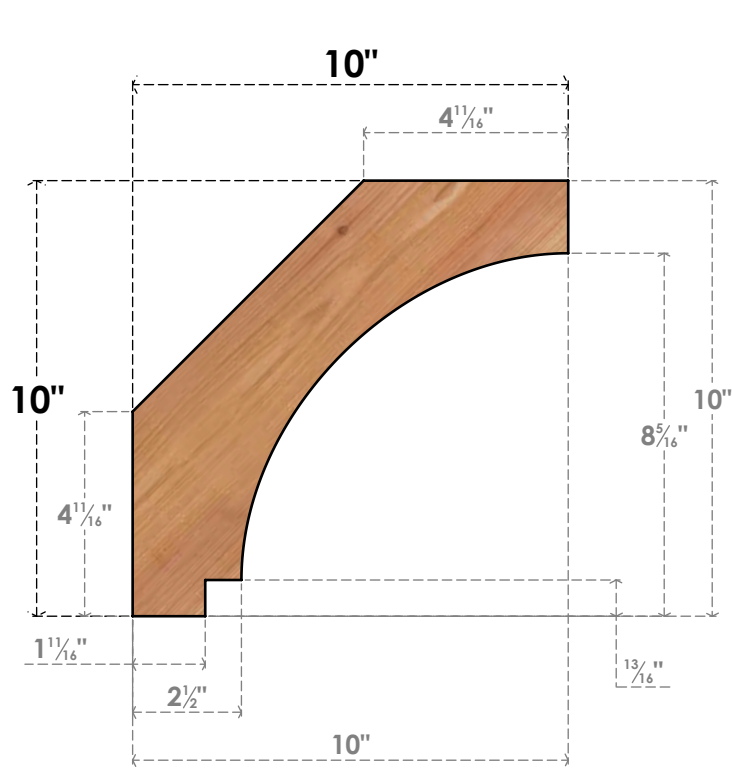

BRC04X10X10IMP00SWR

3 1/2"W X 10"D X 10"H IMPERIAL SMOOTH BRACE, WESTERN RED CEDAR

SIDE

FRONT

EKENA MILLWORK
2300 WEST MAIN ST.
CLARKSVILLE, TX 75426
TOLL FREE: 866-607-0453
WWW.EKENAMILLWORK.COM

NOTES

1. INSTALLATION TO BE COMPLETED IN ACCORDANCE WITH MANUFACTURER'S SPECIFICATIONS.
2. DRAWING MAY NOT BE TO SCALE
3. THIS DRAWING IS INTENDED FOR DESIGN AND PLANNING PURPOSES ONLY.
4. ALL INFORMATION CONTAINED HEREIN WAS CURRENT AT THE TIME OF DEVELOPMENT BUT MUST BE REVIEWED AND APPROVED BY THE PRODUCT MANUFACTURER TO BE CONSIDERED ACCURATE.
5. PRODUCTS ARE NOT KILN DRIED. THIS ITEM IS UNIQUE AND WILL CONTAIN THE NATURAL VARIATIONS THAT THE WOOD SPECIES OFFERS. THIS MAY RESULT IN VARIATIONS UP TO 1/4"