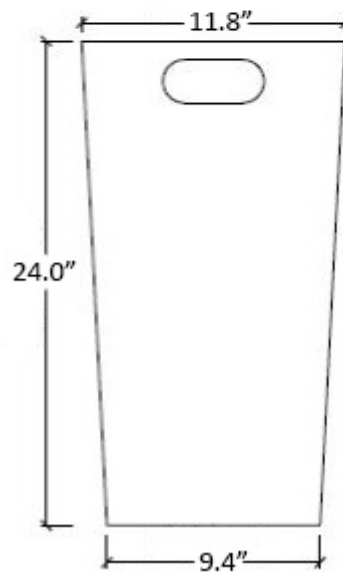

Product Specs Sheets

Collection
Perle

Model |
Perle 2563

Dimensions Metric

1 inch = 2.54 cm
1 inch = 25.4 mm

WS[®]
BATH
COLLECTIONS

1051 Lea Drive - Collegeville, PA 19426
Tel. 215 513 9400 - Fax 610 831 0215
www.ws bathcollections.com - info@ws bathcollections.com