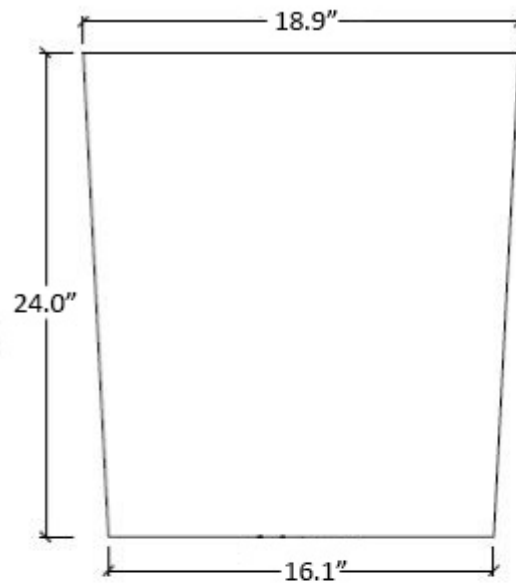

Product Specs Sheets

Collection
Perle

Model |
Perle 2563

Dimensions Metric

1 inch = 2.54 cm
1 inch = 25.4 mm

WS[®]
BATH
COLLECTIONS

1051 Lea Drive - Collegeville, PA 19426
Tel. 215 513 9400 - Fax 610 831 0215
www.ws bathcollections.com - info@ws bathcollections.com