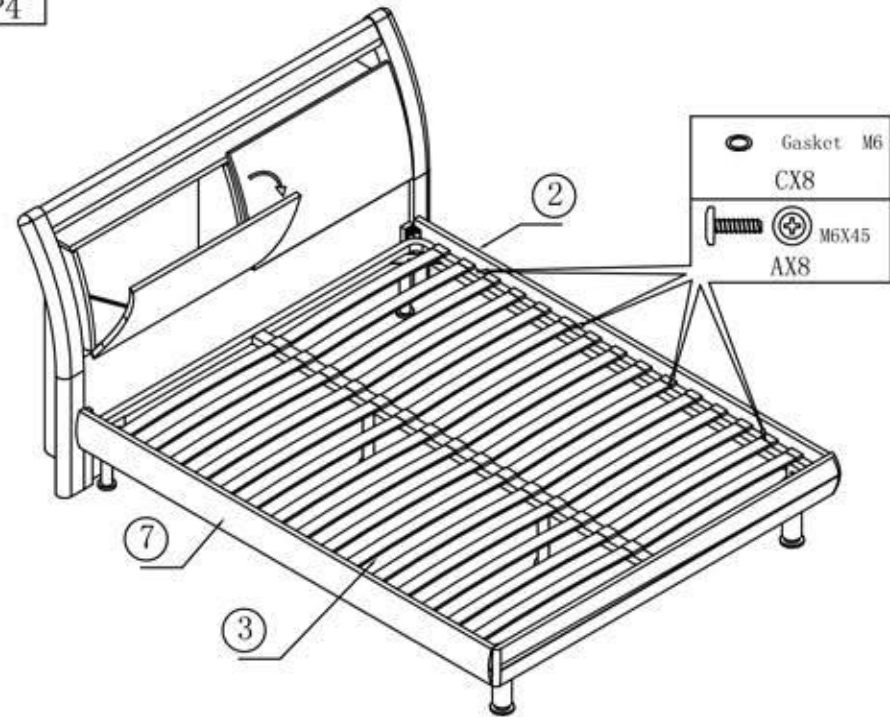

STEP1

		M8X10
		BX4

STEP2

		M6x18
		Dx8
		Nut M8
		EX2
		Gasket M8
		FX2
		M8X10
		BX4

STEP3

		M8X45
		HX4
		Nut M8
		EX4

		M8X20
		GX4
		Nut M8
		EX4
		Gasket M8
		FX8

STEP4

		M6X45
		AX8
		Gasket M6
		CX8