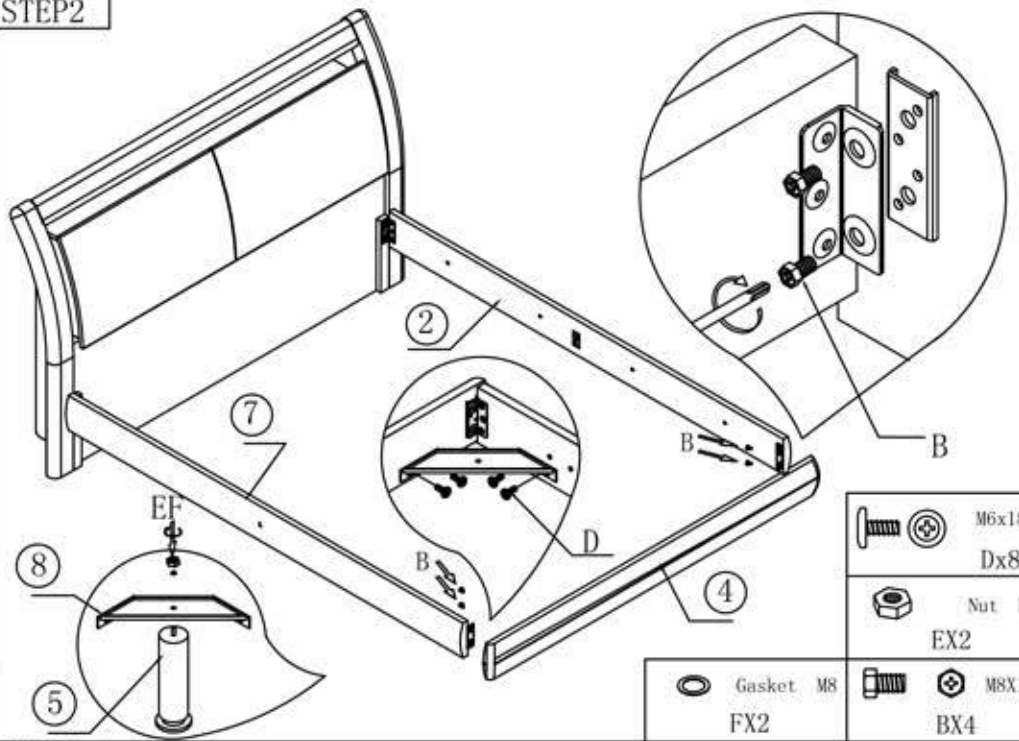

No	Part	Qty
1	Headboard	1
2	Right Bedside	1
3	Sprung Base	1
4	Footboard	1
5	Wood Legs	2
6	Metal Legs	4
7	Left Bedside	1
8	Angle Iron	2

HARDWARE FOR BED				
No	Part			Qty
A			Screw M6X45	8
B			Screw M8X10	8
C			Gasket M6	8
D			M6x18	8
E			Nut M8	2
F			Gasket M8	2

HARDWARE FOR BEDFRAME				
No	Part			Qty
E			Nut M8	8
F			Gasket M8	16
G			Screw M8X20	4
H			Screw M8X45	4

- !**
- Please check contents and read instructions before commencing assembly.
 - Please use a soft mat to avoid damaging during assembly
 - Assemble this article following the enclosed instructions carefully.

30min

X2

STEP1

		M8X10
		BX4

STEP2

		M6x18
		Dx8
		Nut M8
		EX2
		Gasket M8
		FX2
		M8X10
		BX4

STEP3

		M8X45
		HX4
		Nut M8
		EX4