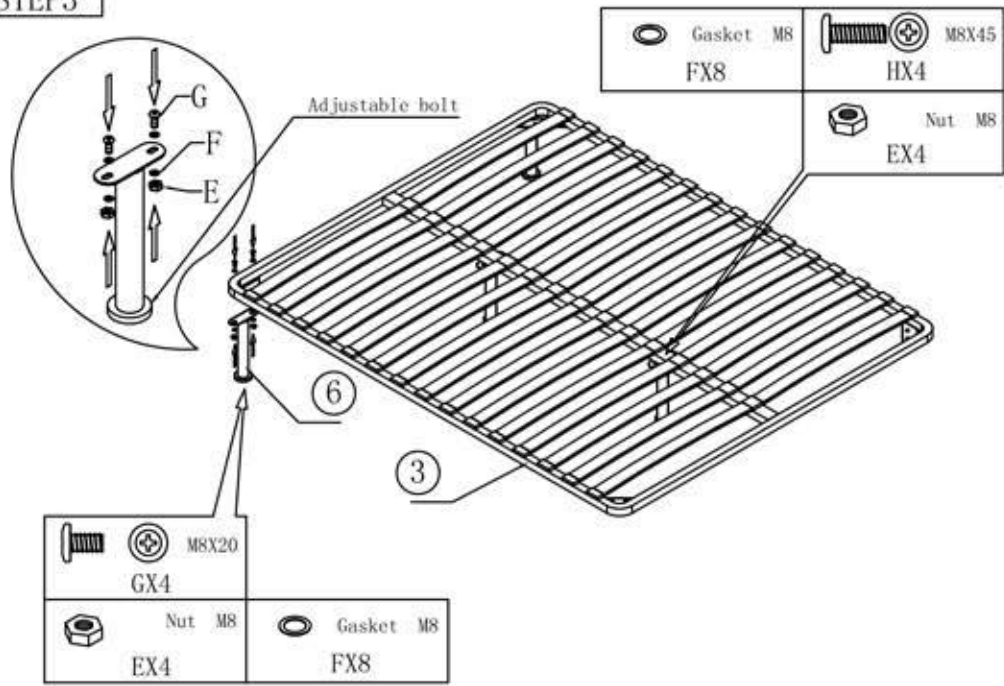

No	Part	Qty
1	Headboard	1
2	Right Bedside	1
3	Sprung Base	1
4	Footboard	1
5	Wood Legs	2
6	Metal Legs	4
7	Left Bedside	1
8	Angle Iron	2

HARDWARE FOR BED				
No	Part			Qty
A			Screw M6X45	8
B			Screw M8X10	8
C			Gasket M6	8
D			M6x18	8
E			Nut M8	2
F			Gasket M8	2

HARDWARE FOR BEDFRAME				
No	Part			Qty
E			Nut M8	8
F			Gasket M8	16
G			Screw M8X20	4
H			Screw M8X45	4

- !**
- Please check contents and read instructions before commencing assembly.
 - Please use a soft mat to avoid damaging during assembly
 - Assemble this article following the enclosed instructions carefully.

30min

X2

STEP1

		M8X10
		BX4

STEP2

		M6x18
		Dx8
		Nut M8
		EX2
		Gasket M8
		FX2
		M8X10
		BX4

STEP3

		M8X45
		HX4
		Nut M8
		EX4

		M8X20
		GX4
		Nut M8
		EX4
		Gasket M8
		FX8

STEP4

		M6X45
		AX8
		Gasket M6
		CX8