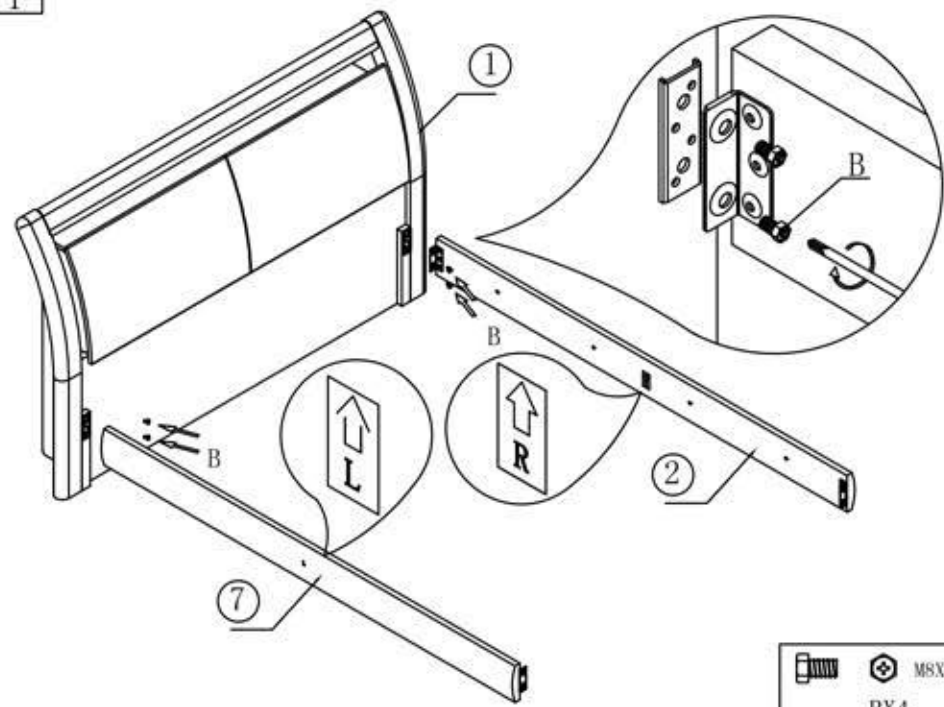

STEP1

		M8X10
		BX4

STEP2

		M6x18
		Dx8
		Nut M8
		EX2
		Gasket M8
		FX2
		M8X10
		BX4

STEP3

		M8X45
		HX4
		Nut M8
		EX4

		M8X20
		GX4
		Nut M8
		EX4
		Gasket M8
		FX8

STEP4

		M6X45
		AX8
		Gasket M6
		CX8