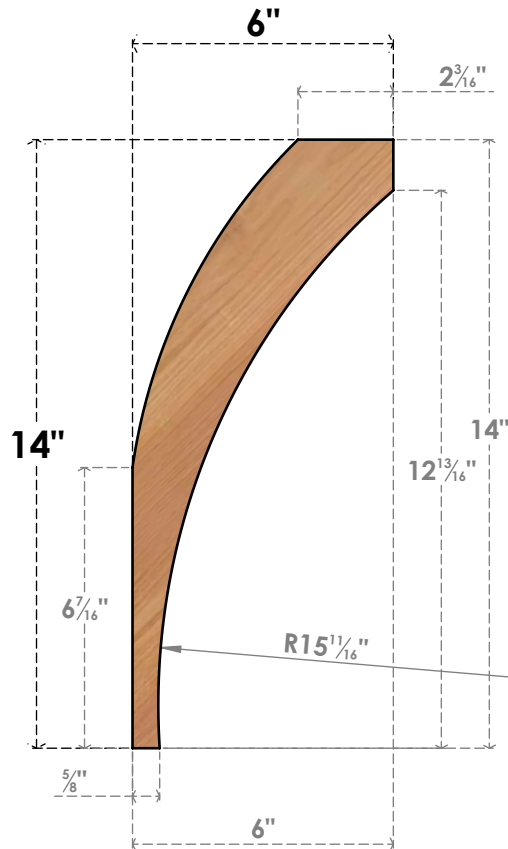

BRC06X06X14THR00SWR

5 1/2"W X 6"D X 14"H THORTON SMOOTH BRACE, WESTERN RED CEDAR

SIDE

FRONT

EKENA MILLWORK
 2300 WEST MAIN ST.
 CLARKSVILLE, TX 75426
 TOLL FREE: 866-607-0453
 WWW.EKENAMILLWORK.COM

NOTES

1. INSTALLATION TO BE COMPLETED IN ACCORDANCE WITH MANUFACTURER'S SPECIFICATIONS.
2. DRAWING MAY NOT BE TO SCALE
3. THIS DRAWING IS INTENDED FOR DESIGN AND PLANNING PURPOSES ONLY.
4. ALL INFORMATION CONTAINED HEREIN WAS CURRENT AT THE TIME OF DEVELOPMENT BUT MUST BE REVIEWED AND APPROVED BY THE PRODUCT MANUFACTURER TO BE CONSIDERED ACCURATE.
5. PRODUCTS ARE NOT KILN DRIED. THIS ITEM IS UNIQUE AND WILL CONTAIN THE NATURAL VARIATIONS THAT THE WOOD SPECIES OFFERS. THIS MAY RESULT IN VARIATIONS UP TO 1/4"