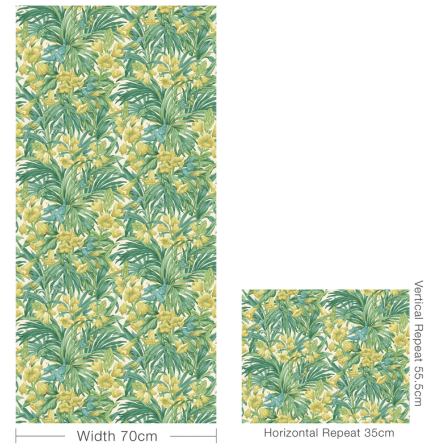

Trumpet Flowers - Emerald
SKU: BW45103.3.0

LEE JOFA

SKU: **BW45103.3.0**

Railroaded: **No**

Composition: **Non Woven - 100%**

Vertical Repeat: **55.5 cm (21.85 in)**

Repeat UOM: **cm cm (0 in)**

Brand: **G P & J Baker**

Note: **Priced And Sold By The 10 Meter Roll**

Width: **70 cm (27.56 in)**

Horizontal Repeat: **55.5 cm (21.85 in)**

Wallcovering Area: **7.00 Square Meter**

KRAVET INC. © 2023

kravet.com | customer.service@kravet.com | (800) 645-9068