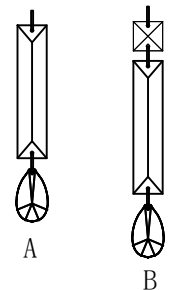

Installation Manual

Ø500

- Steps :
1. Fix the hanging plate to the ceiling
 2. Connect the power line to the lamp driver wires
 3. Hanging the crystal strings from inside to outside as the picture

50 PCS