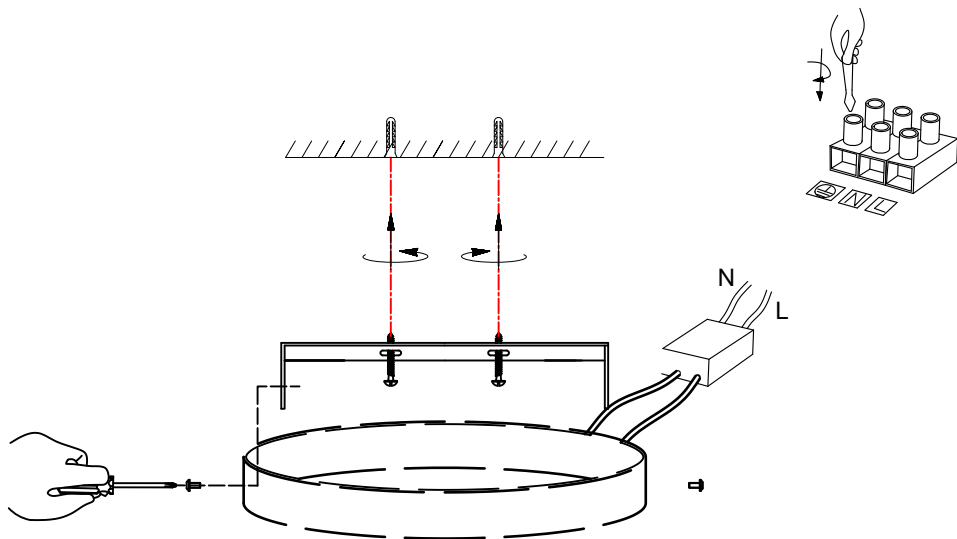

Installation Manual

Ø500

- Steps :
1. Fix the hanging plate to the ceiling
 2. Connect the power line to the lamp driver wires
 3. Hanging the crystal strings from inside to outside as the picture

50 PCS