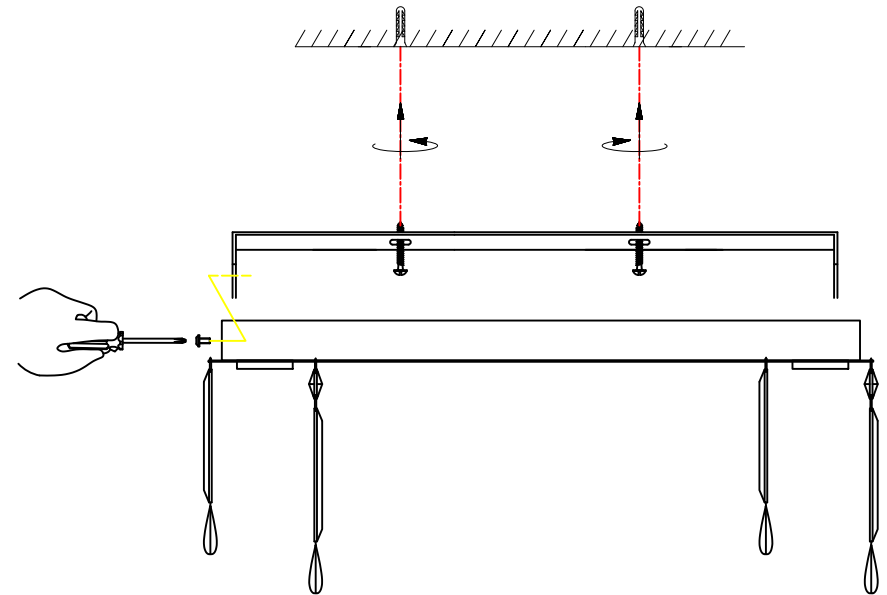

Installation Manual

Ø500

- Steps :
1. Fix the hanging plate to the ceiling
 2. Connect the power line to the lamp driver wires
 3. Hanging the crystal strings from inside to outside as the picture

50 PCS