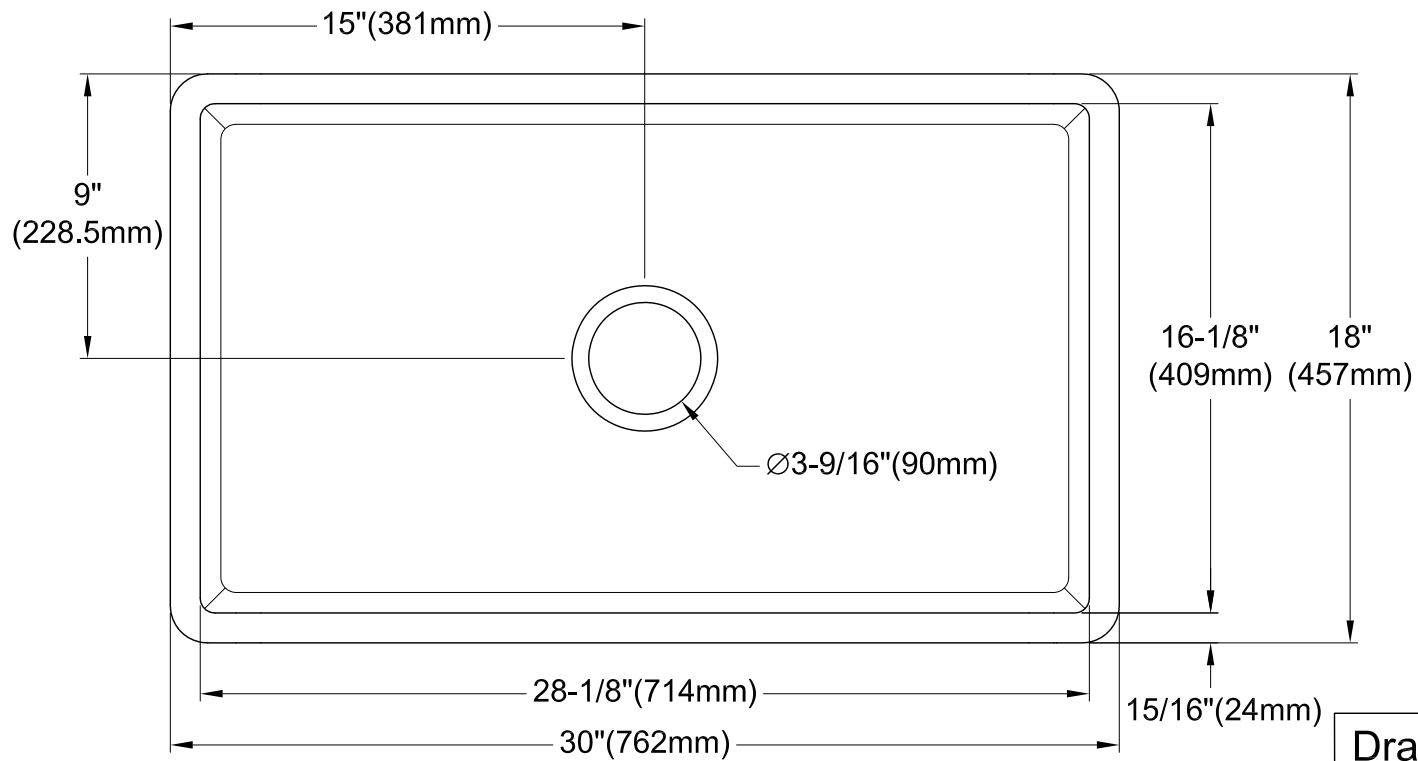

# GKFA301810DS

Solid Surface Matte Stone Farmhouse Single Bowl Kitchen Sink

## Drainer