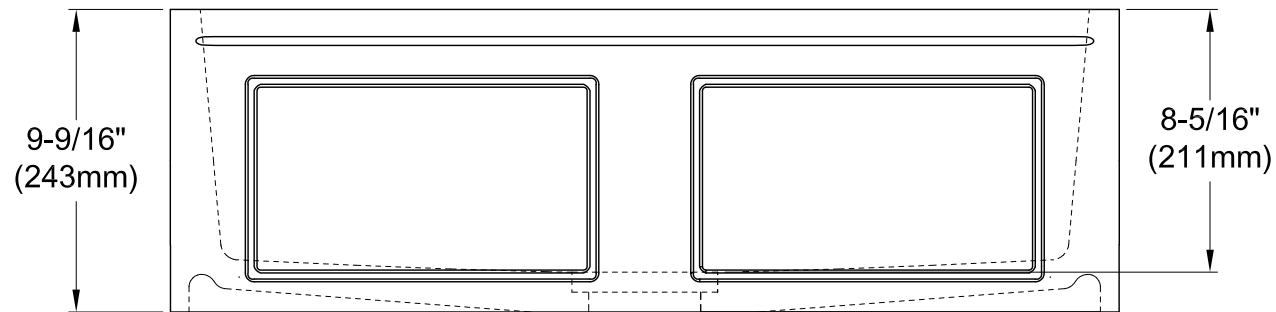

# GKFA301810DS

Solid Surface Matte Stone Farmhouse Single Bowl Kitchen Sink