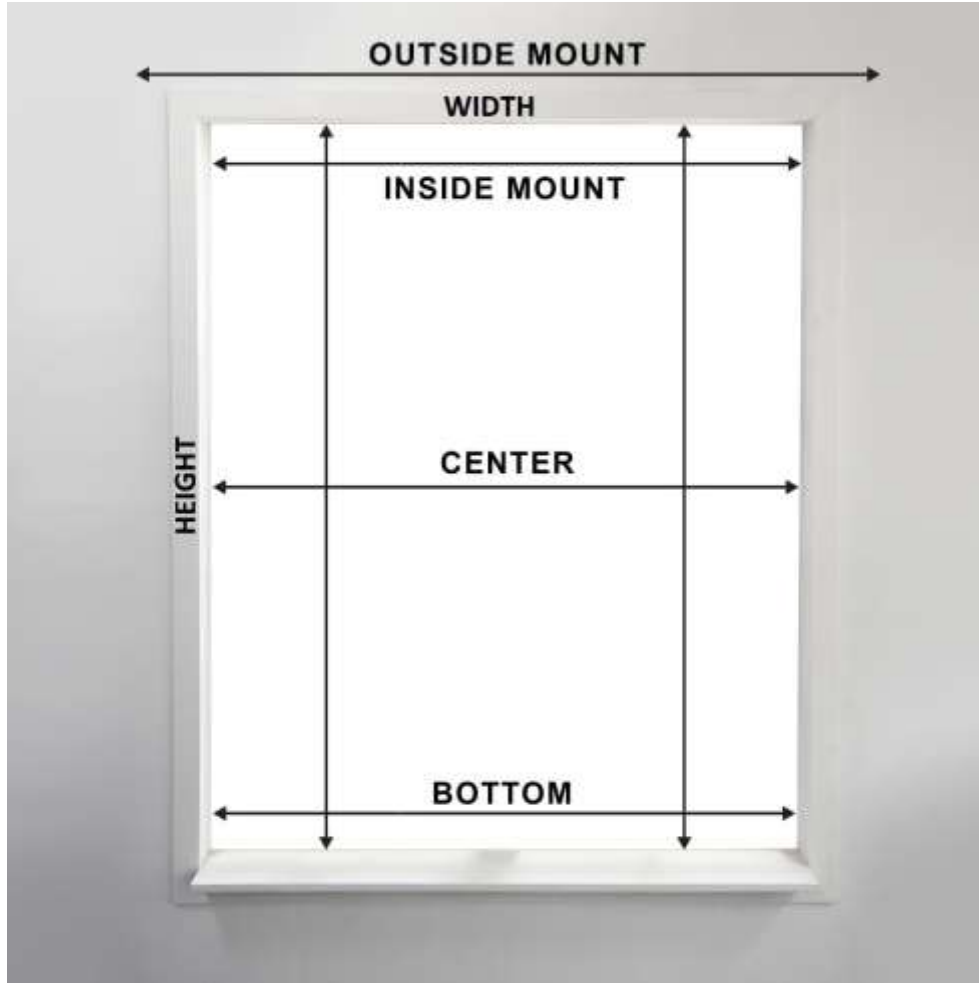

How to Measure Your Window For Cordless Cellular Shades

<p style="text-align: center;">Inside Mount (Inside your window recess)</p>	<p style="text-align: center;">Outside Mount (Outside your window recess, on framework or the surrounding wall)</p>
<p>1. Width: To find the width, measure the top, middle and bottom within your window recess. Use the narrowest width as your window-width.</p> <p>2. Height/Length: To find the height, measure exact window-recess height at left, middle, and right side. Use the longest height as your window-height.</p> <p>3. Depth: Minimum 3/4 inch required. If you want a flush mount a minimum of 2 inches is required.</p> <p>4. ORDERING: Choose a width that is 1/4 inch or smaller than the window-width from above. Choose a height that is the same or longer than your window-height. *Ordering a product that is more than 1 inch shorter in width than your window-width will create a large light gap, so think about what will satisfy your need.</p>	<p>1. Determine where the blind is to be placed. You will need a minimum of 7/8 inches of flat mounting space above your window to accommodate the mounting hardware.</p> <p>2. Width: Choose a product-width that is the same or greater than the width of your window recess. We recommend adding 2 to 6 inches extra to the measured-width to maximize light control and privacy.</p> <p>3. Height/Length: Measure exact measured-height from the top of the proposed headrail location to the base of the sill. If there is no sill, measure where you would like the blind to drop. Add 2 to 6 inches to the height for optimum light control and privacy.</p> <p>4. ORDERING: Choose a width that is the same or wider than the product-width from above. Choose a height that is the same or longer than your measured-height.</p>
<p style="text-align: center;">All of our products ship exactly as ordered. There are no deductions.</p> <p style="text-align: center;">Example: If you order a 24"Width x 60"Height/Length, then the product that you'll receive will be 24"Width x 60"Height/Length.</p>	