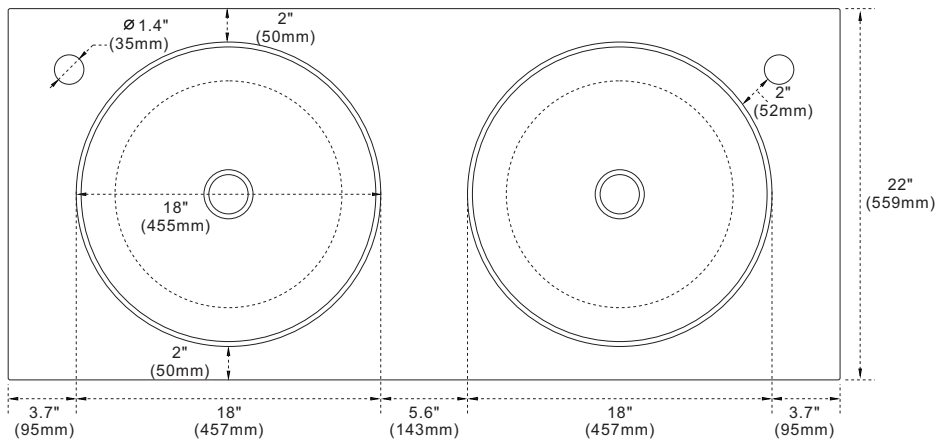

BELLATERRA HOME

Model: 430003-49D Countertop

Features

1. Double 18" round topmount sink cutout;
2. Single faucet hole;
3. 4" height backsplash (sold separately);
4. Thickness laminated to 1.2";

Colors / Finishes

- WM - Natural White Carrara marble;
- BG - Natural Black Galaxy Granite;
- GY - Natural Grey Granite;
- WE - White Engineer Stone;

Top view

Side view

NOTE: SINK STYLE, SHAPE, FAUCET HOLES, CUTOUT ON TOP, VANITY MAY VARY FROM THE PICTURE ABOVE. INSTRUCTIONAL PURPOSE ONLY.