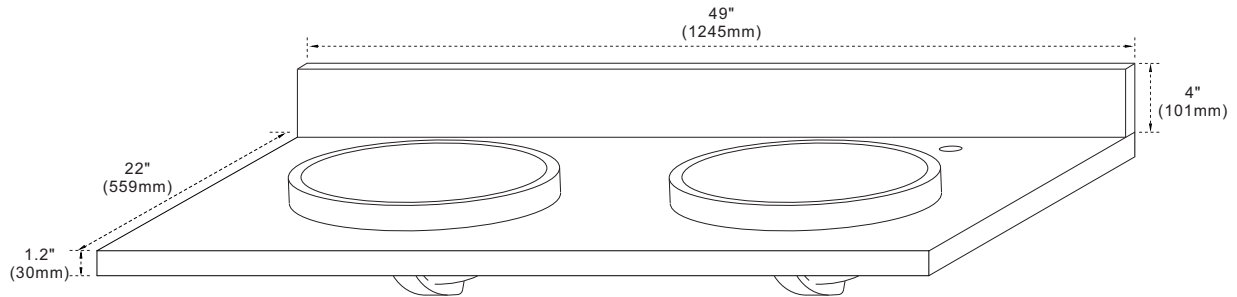

BELLATERRA HOME

Model: 430003-49D Countertop

Features

1. Double 18" round topmount sink cutout;
2. Single faucet hole;
3. 4" height backsplash (sold separately);
4. Thickness laminated to 1.2";

Colors / Finishes

- WM - Natural White Carrara marble;
- BG - Natural Black Galaxy Granite;
- GY - Natural Grey Granite;
- WE - White Engineer Stone;

Top view

Side view

NOTE: SINK STYLE, SHAPE, FAUCET HOLES, CUTOUT ON TOP, VANITY MAY VARY FROM THE PICTURE ABOVE. INSTRUCTIONAL PURPOSE ONLY.