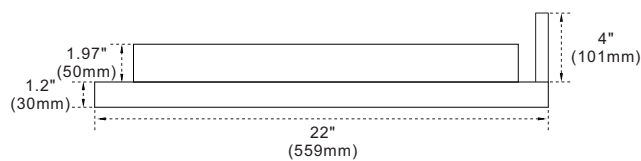

BELLATERRA HOME

Model: 430003-49D Countertop

Features

1. Double 18" round topmount sink cutout;
2. Single faucet hole;
3. 4" height backsplash (sold separately);
4. Thickness laminated to 1.2";

Colors / Finishes

- WM - Natural White Carrara marble;
- BG - Natural Black Galaxy Granite;
- GY - Natural Grey Granite;
- WE - White Engineer Stone;

Top view

Side view

NOTE: SINK STYLE, SHAPE, FAUCET HOLES, CUTOUT ON TOP, VANITY MAY VARY FROM THE PICTURE ABOVE. INSTRUCTIONAL PURPOSE ONLY.