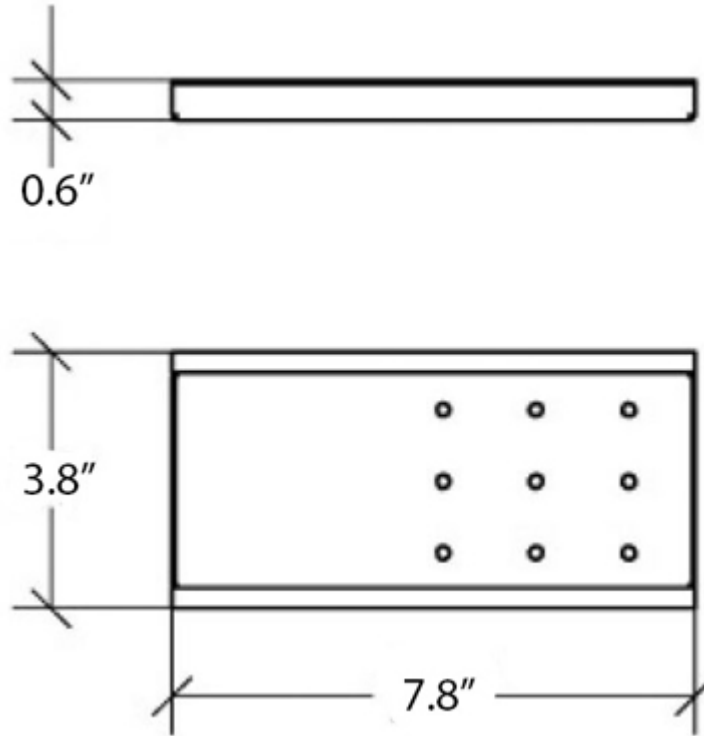

Skuara 52803

Features

- Soap Dish
- Available in 2 Finishes: Polished Chrome and Ceramic White
- Solid Brass Base
- Premium Metal Construction for Durability and Reliability
- Installation Hardware Included
- Soap Dish to be Combined (Optional) with Skuara Towel Bars (Brackets)
- Designer Collection
- Italian Design

SKU# | Option:

- Skuara 52803.29 | Polished Chrome
- Skuara 52803.09 | Ceramic White

Finishes:

 Polished Chrome

 Ceramic White

Related Items:

- Skuara 52812.29 | Towel Bar and Accessories Holder
- Skuara 52813.29 | Towel Bar and Accessories Holder
- Skuara 52814.29 | Towel Bar and Accessories Holder
- Skuara 52815.29 | Towel Bar and Accessories Holder
- Skuara 52816.29 | Towel Bar and Accessories Holder
- Skuara 52818.29 | Towel Bar and Accessories Holder

* WS Bath Collections reserves the right to revise dimensions or information on this sheet without notice

Collection Skuara	Model Skuara 52803	Dimensions Metric <i>1 inch = 2.54 cm</i> <i>1 inch = 25.4 mm</i>	 1051 Lea Drive - Collegeville, PA 19426 Tel. 215 513 9400 - Fax 610 831 0215 www.ws bathcollections.com - info@ws bathcollections.com
-----------------------------	--------------------------------	--	---

Product Specs Sheets

Collection
Skudara

Model |
Skudara 52803

Dimensions Metric

1 inch = 2.54 cm

1 inch = 25.4 mm

WS[®]
BATH
COLLECTIONS

1051 Lea Drive - Collegeville, PA 19426
Tel. 215 513 9400 - Fax 610 831 0215