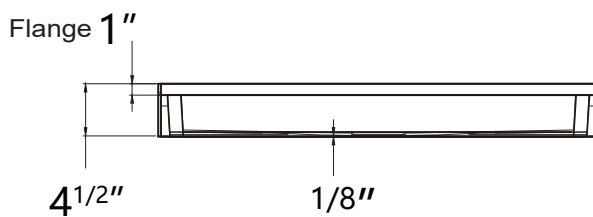

626 679 3588
support@trendytotesinc.com
162 Atlantic St, Pomona, CA 91768

SIZE DETAILS

HIGH QUALITY
ACRYLIC SHOWER BASE

N-ADA-3838C

support@trendytotesinc.com
626 679 3588

PRODUCT
INSTRUCTION
VIDEO

SIZE DETAILS

Top View

Side View

Front View