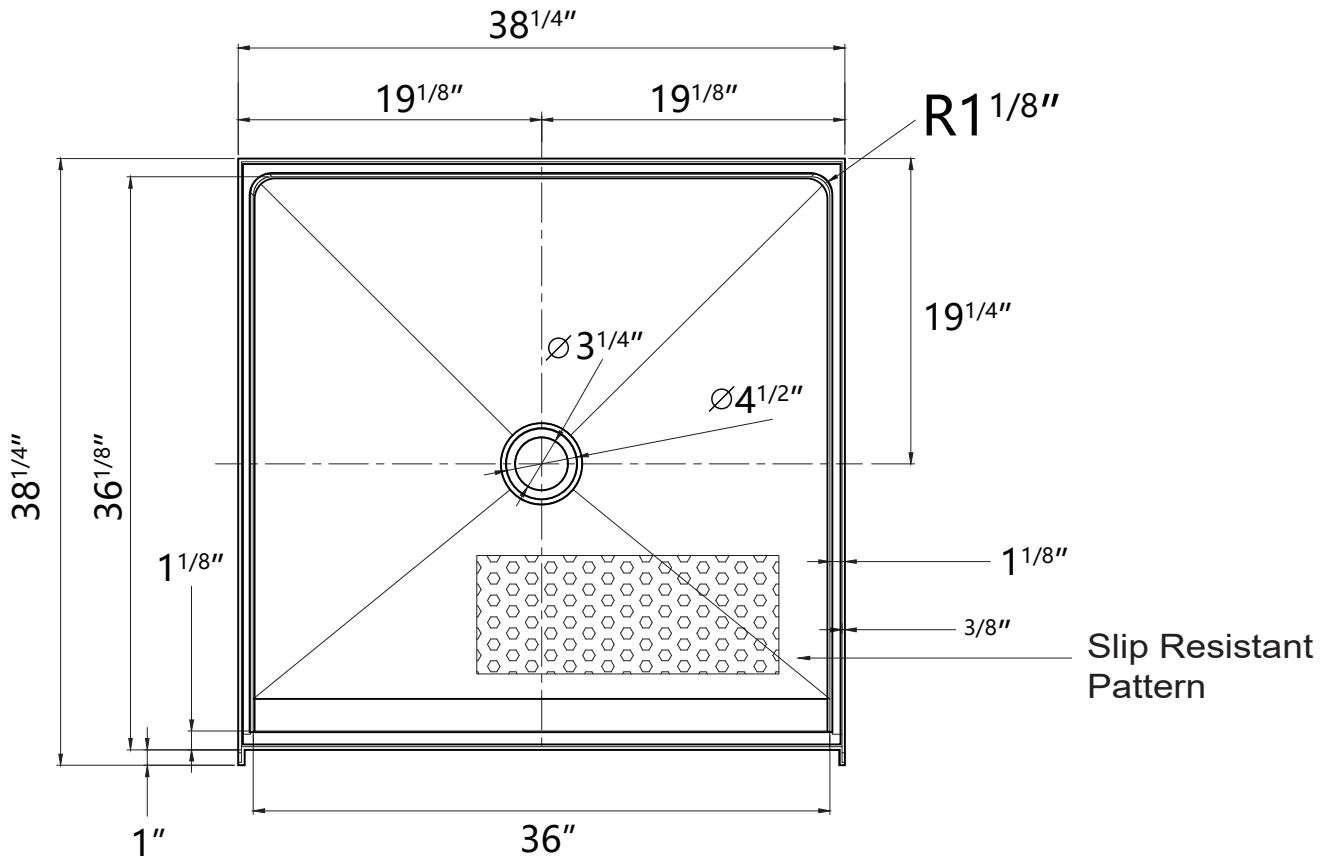

626 679 3588
support@trendytotesinc.com
162 Atlantic St, Pomona, CA 91768

SIZE DETAILS

HIGH QUALITY
ACRYLIC SHOWER BASE

N-ADA-3838C

support@trendytotesinc.com
626 679 3588

PRODUCT
INSTRUCTION
VIDEO

SIZE DETAILS

Top View

Side View

Front View