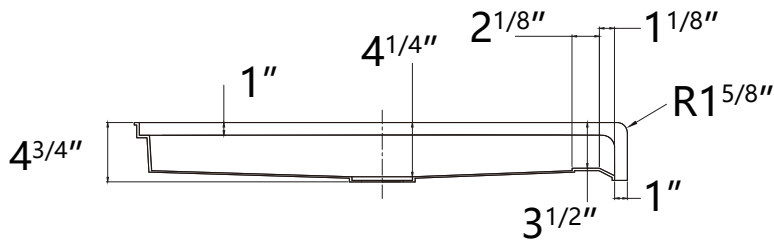

626 679 3588
support@trendytotesinc.com
162 Atlantic St, Pomona, CA 91768

SIZE DETAILS

HIGH QUALITY
ACRYLIC SHOWER BASE

N-ADA-3838C

support@trendytotesinc.com
626 679 3588

PRODUCT
INSTRUCTION
VIDEO

SIZE DETAILS

Top View

Side View

Front View