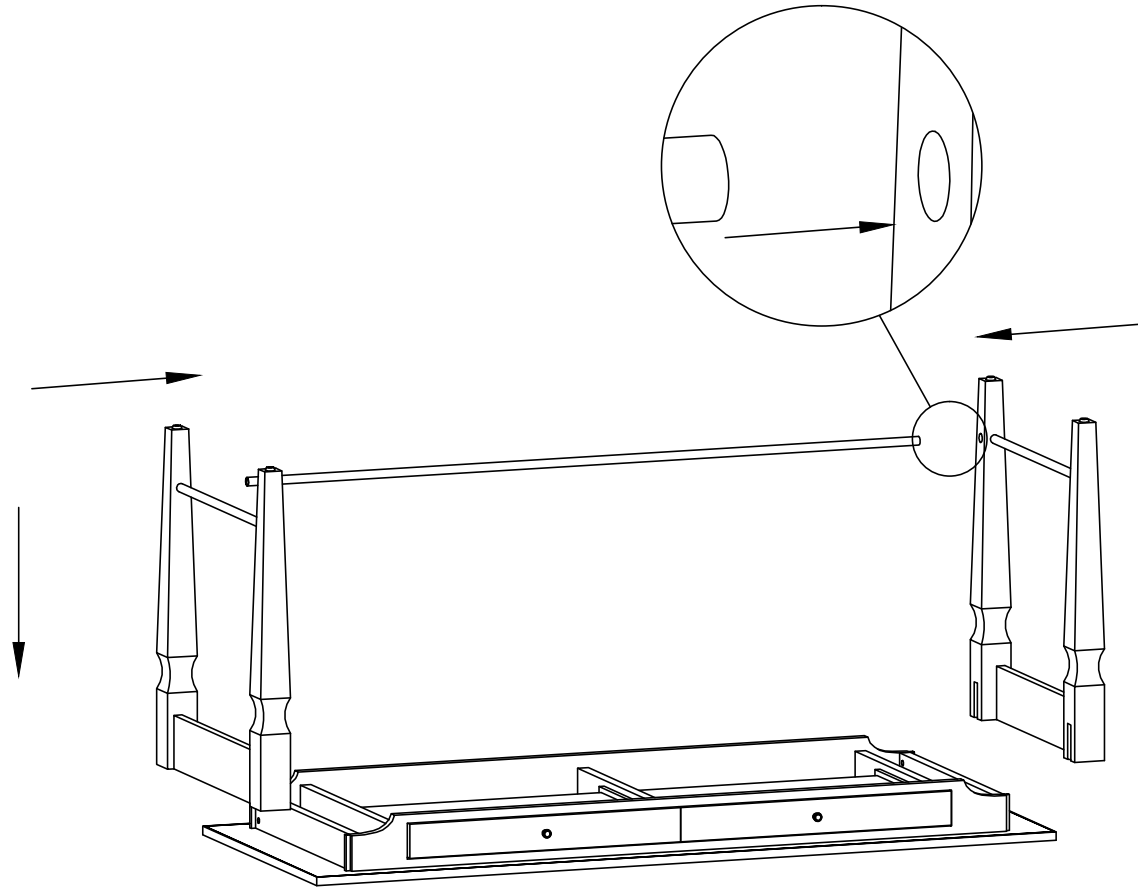

# ASSEMBLY INSTRUCTION FOR

MODEL:Galvin Desk

HARDWARE LIST				
A		Bolts	M8x50	8
B		Flat washer	8-22	8
C		Allen Wrench	6	1

**Step 1**

**Step 2**