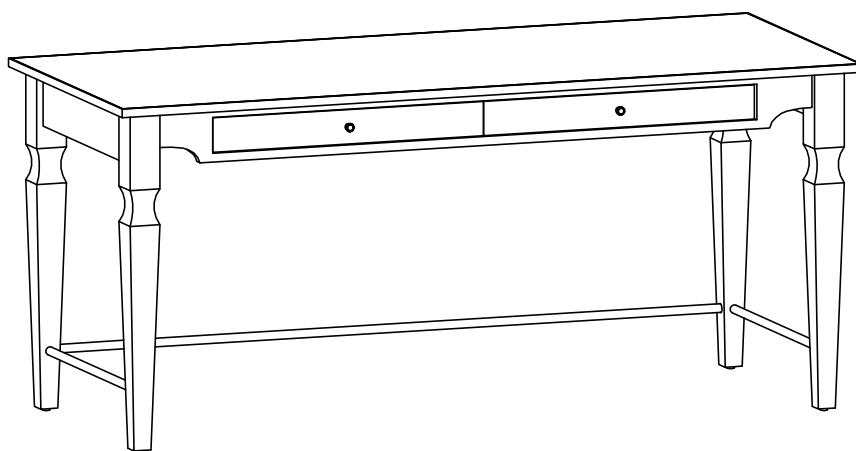

# ASSEMBLY INSTRUCTION FOR

MODEL:Galvin Desk

HARDWARE LIST				
A		Bolts	M8x50	8
B		Flat washer	8-22	8
C		Allen Wrench	6	1

**Step 1**

**Step 2**