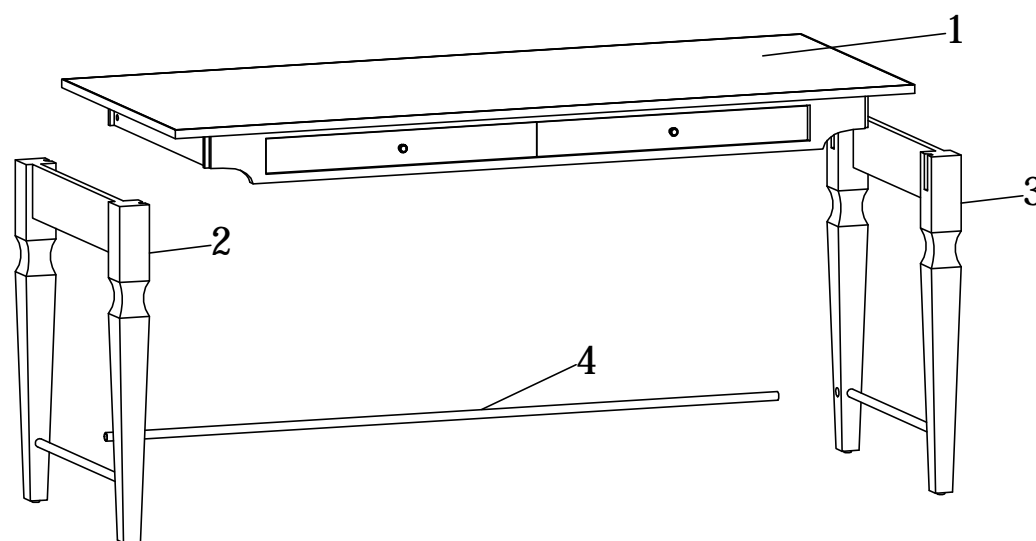

# ASSEMBLY INSTRUCTION FOR

MODEL:Galvin Desk

HARDWARE LIST				
A		Bolts	M8x50	8
B		Flat washer	8-22	8
C		Allen Wrench	6	1

**Step 1**

**Step 2**