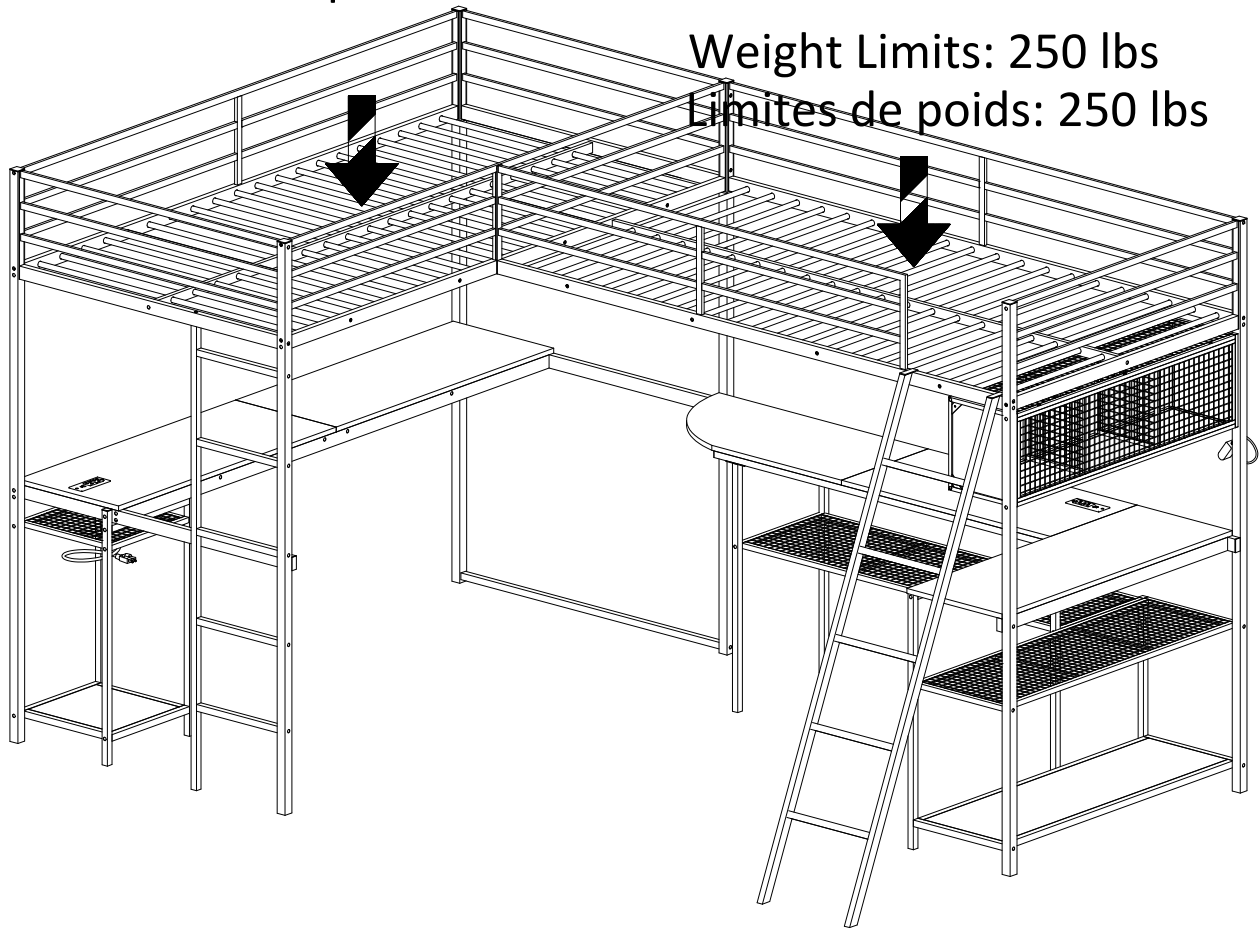

ASSEMBLY INSTRUCTIONS (INSTRUCTIONS DE MONTAGE)

Weight Limits: 250 lbs
Limites de poids: 250 lbs