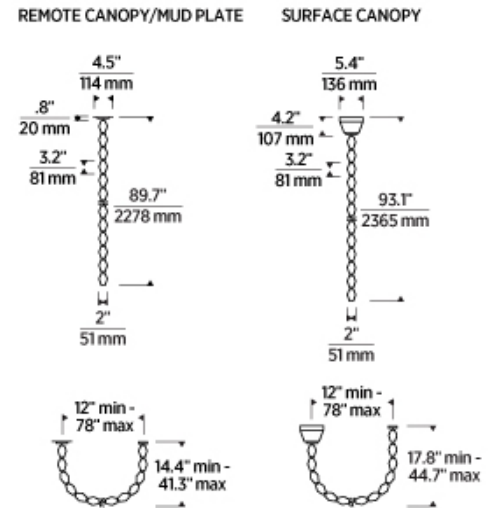

Natural Brass

LAMPING

Includes 28.7 watt, 1582 total delivered lumens, 90 CRI 2700K or 3000K LED modules. Remote dimmable with most LED compatible ELV and TRIAC dimmers. 277V dimmable with 0-10V dimmers. Surface dimmable with ELV and TRIAC dimmers. Remote 120V or 277V. Surface 120V-277V. Can be installed on a sloped ceiling up to 45°.

700CLR _____

JOB NAME _____

NOTES _____

COLLIER 84 CHANDELIER

VISUAL COMFORT & Co.

SPECIFICATIONS

PRIMARY MATERIAL	Aluminum or Brass
SHADE MATERIAL	Crystal
NET WEIGHT	25 lbs
HEIGHT	89.7in
WIDTH	2in
LENGTH	2in
UP LIGHT / DOWN LIGHT / BOTH?	
WET LISTED	
DAMP LISTED	
DRY LISTED	
MIN. HANGING HEIGHT	89.7in
MAX HANGING HEIGHT	92.7in
TOTAL CORD LENGTH	
TOTAL STEM LENGTH	
STEM QTY	
SLOPED CEILING ADAPTABLE?	Yes 45° Max
GENERAL LISTING	ETL Listed
INCLUDES	

LAMPING SPECIFICATIONS

	LED LAMP	INTEGRATED LED	NON LED	NO LAMP
DELIVERED LUMENS		1582		
WATTS		28.7		
MAX WATTAGE PER BULB		28.7W		
		120V ELV, TRIAC 277V 0-10V Universal 120V-277V ELV, TRIAC		
CCT		2700K 3000K		
CRI		90 CRI		
LED LIFETIME				
L70		>50000		
AVERAGE BULB HOURS				
FIELD SERVICEABLE LED				
LAMP BASE		Integrated LED		
LAMP SHAPE		Integrated LED		
LAMP INCLUDED?		True		
WARRANTY**		5 Years		