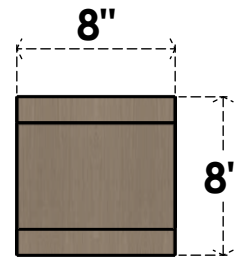

ITEM NUMBER: CORU08X08X08BURRCPR

8"W X 8"D X 8"H SERIES 1 WIDE BURLINGTON ROUGH CEDAR TIMBERTHANE
FAUX WOOD CORBEL, PRIMED

SIDE PROFILE

FRONT PROFILE

ISOMETRIC

EKENA MILLWORK
2300 WEST MAIN ST.
CLARKSVILLE, TX 75426
TOLL FREE: 866-607-0453
WWW.EKENAMILLWORK.COM

NOTES

1. INSTALLATION TO BE COMPLETED IN ACCORDANCE WITH MANUFACTURER'S SPECIFICATIONS.
2. DRAWING MAY NOT BE TO SCALE
3. THIS DRAWING IS INTENDED FOR DESIGN AND PLANNING PURPOSES ONLY.
4. ALL INFORMATION CONTAINED HEREIN WAS CURRENT AT THE TIME OF DEVELOPMENT BUT MUST BE REVIEWED AND APPROVED BY THE PRODUCT MANUFACTURER TO BE CONSIDERED ACCURATE.
5. TIMBERTHANE ARCHITECTURAL PRODUCTS ARE MADE FROM HIGH DENSITY URETHANE AND COME FACTORY PRIMED