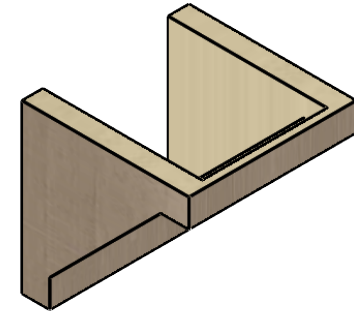

ITEM NUMBER: CORU08X08X08BURRCPR

8"W X 8"D X 8"H SERIES 1 WIDE BURLINGTON ROUGH CEDAR TIMBERTHANE
FAUX WOOD CORBEL, PRIMED

SIDE PROFILE

FRONT PROFILE

ISOMETRIC

EKENA MILLWORK
2300 WEST MAIN ST.
CLARKSVILLE, TX 75426
TOLL FREE: 866-607-0453
WWW.EKENAMILLWORK.COM