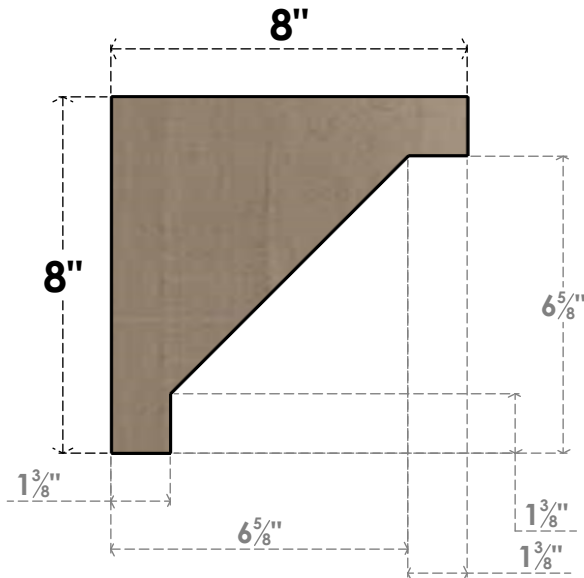

ITEM NUMBER: CORU08X08X08BURRCPR

8"W X 8"D X 8"H SERIES 1 WIDE BURLINGTON ROUGH CEDAR TIMBERTHANE
FAUX WOOD CORBEL, PRIMED

SIDE PROFILE

FRONT PROFILE

ISOMETRIC

EKENA MILLWORK
2300 WEST MAIN ST.
CLARKSVILLE, TX 75426
TOLL FREE: 866-607-0453
WWW.EKENAMILLWORK.COM

NOTES

1. INSTALLATION TO BE COMPLETED IN ACCORDANCE WITH MANUFACTURER'S SPECIFICATIONS.
2. DRAWING MAY NOT BE TO SCALE
3. THIS DRAWING IS INTENDED FOR DESIGN AND PLANNING PURPOSES ONLY.
4. ALL INFORMATION CONTAINED HEREIN WAS CURRENT AT THE TIME OF DEVELOPMENT BUT MUST BE REVIEWED AND APPROVED BY THE PRODUCT MANUFACTURER TO BE CONSIDERED ACCURATE.
5. TIMBERTHANE ARCHITECTURAL PRODUCTS ARE MADE FROM HIGH DENSITY URETHANE AND COME FACTORY PRIMED