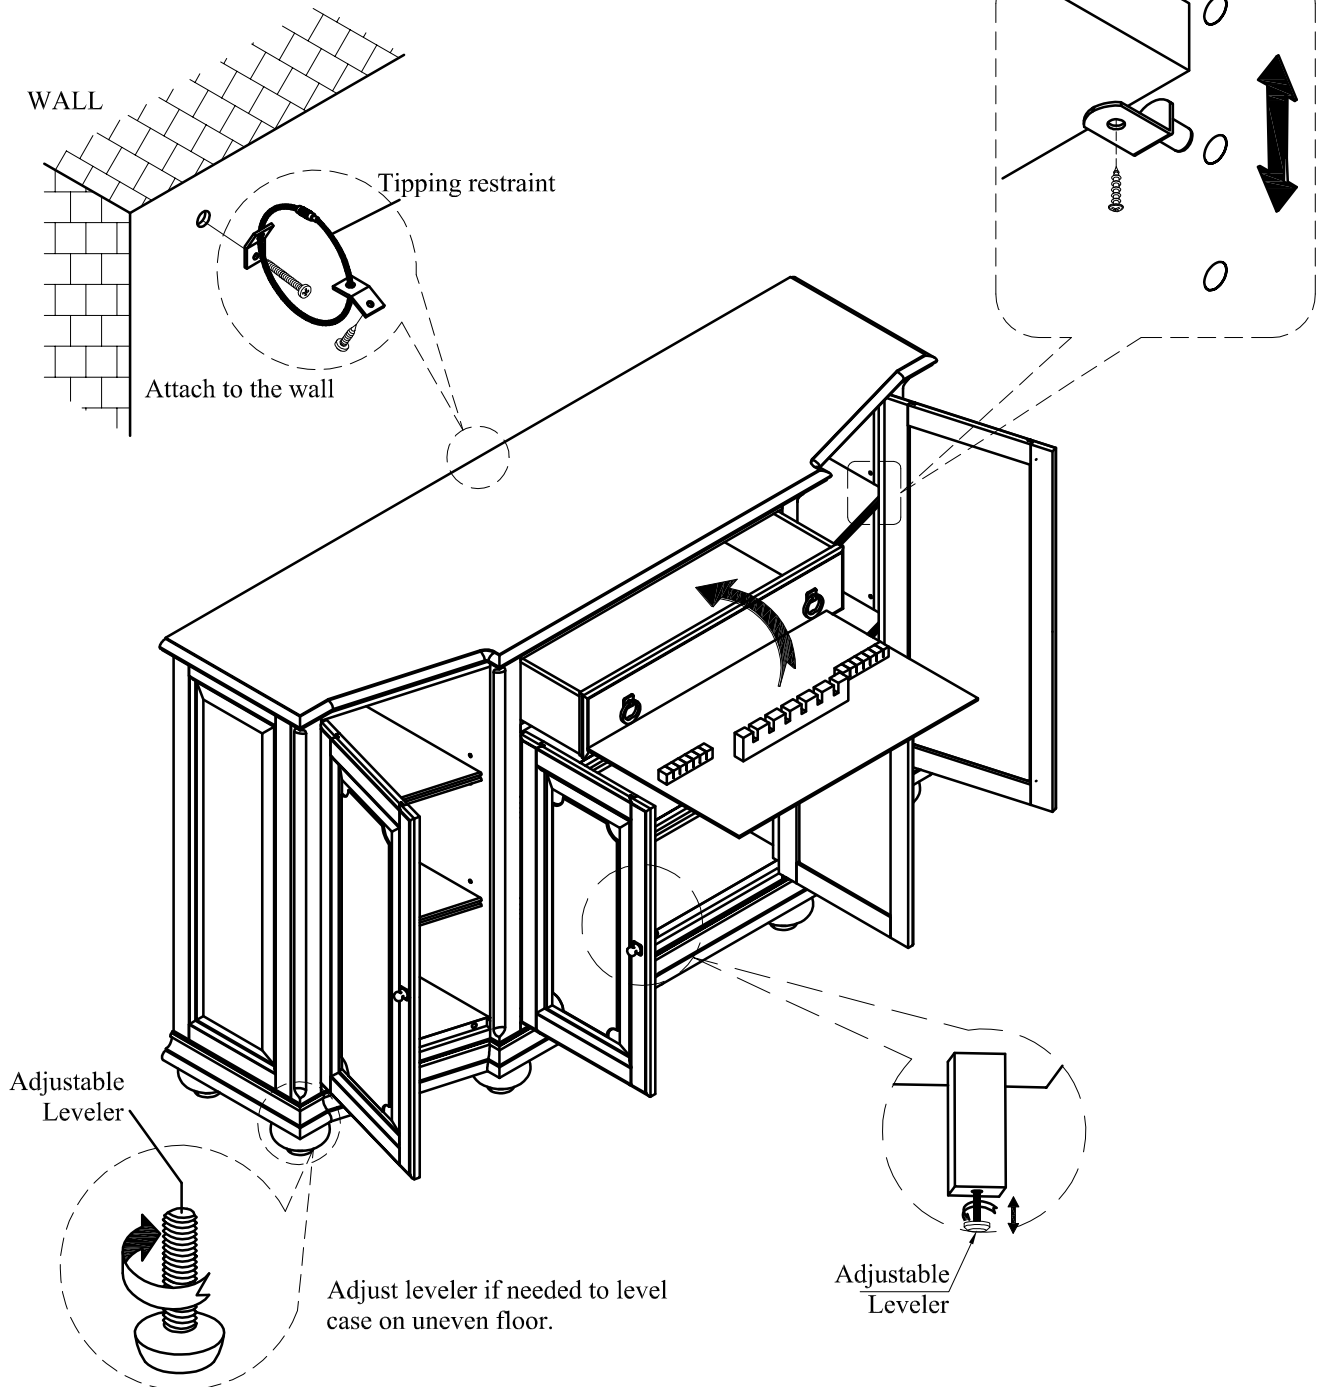

## ASSEMBLY INSTRUCTION

161-850 Damian Master Buffet

The adjustable shelves are screwed in place to avoid damage during transit. To adjust the shelf height, remove screws then place shelf pins in the desired level.

MADE IN VIETNAM