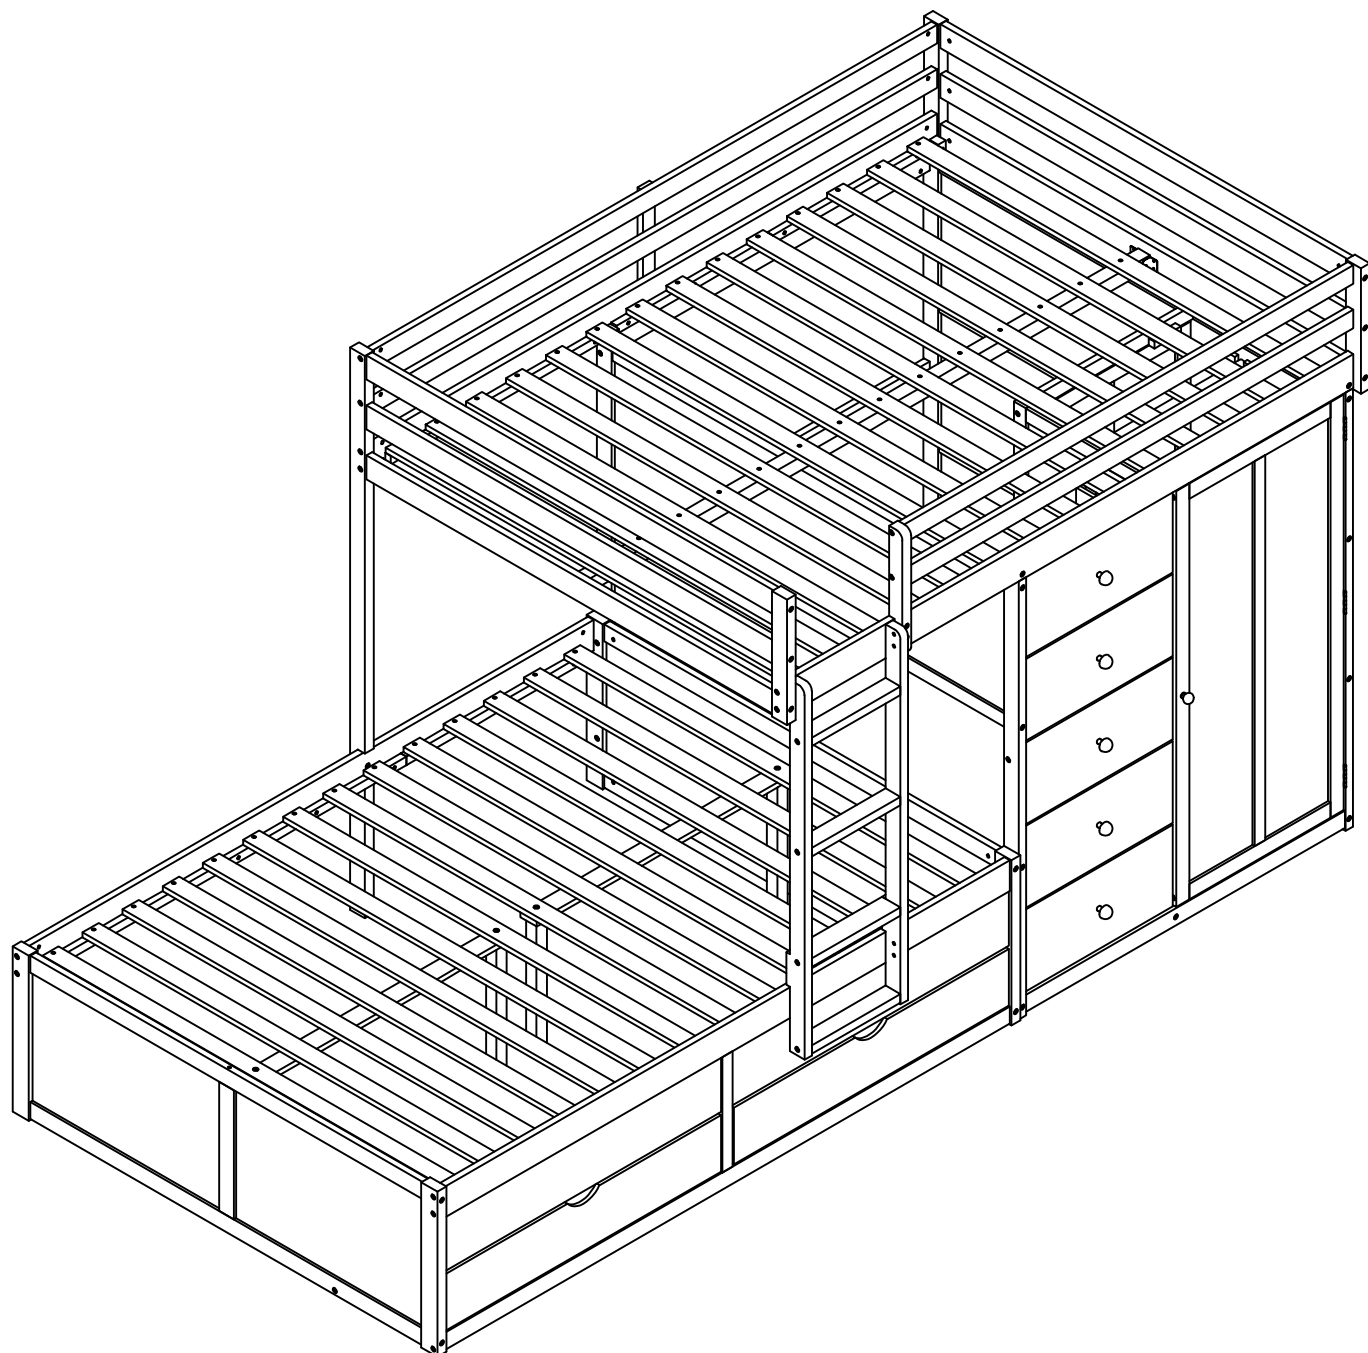

ASSEMBLY INSTRUCTIONS

INSTRUCTIONS DE MONTAGE

N708P356951/N708P356952/N708P356953