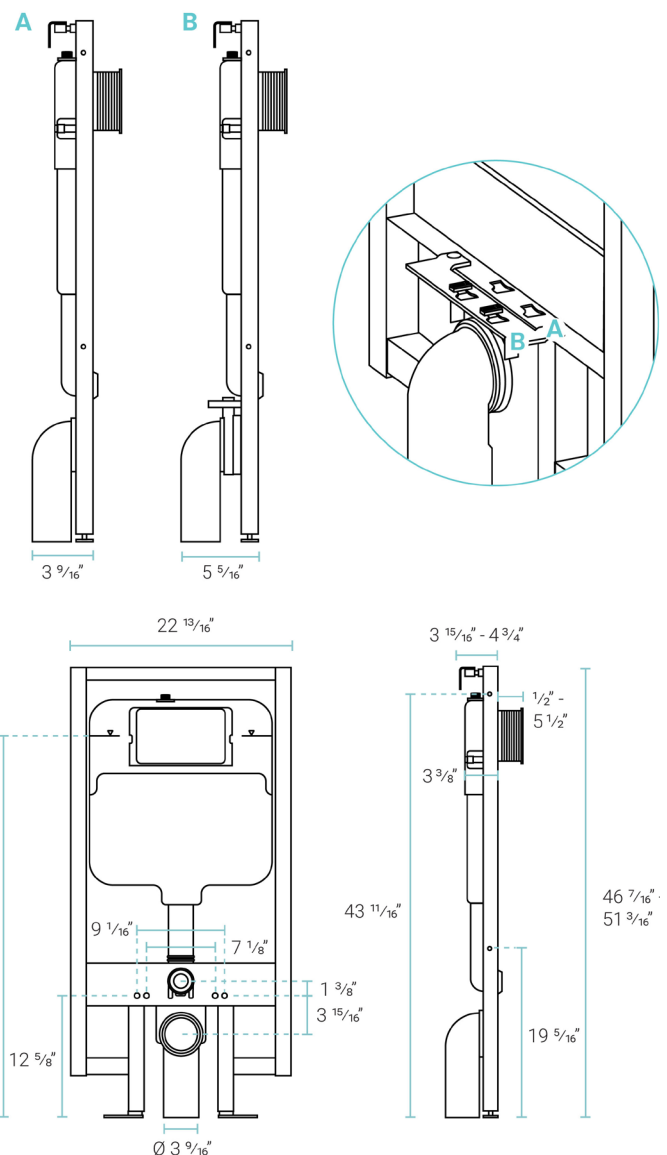

Swiss Madison®
well made forever

for Wall-Hung Toilet

SM-WC424

Included Parts:

- Discharge Pipe: SM-CPT24
- Flush Valve: SM-CPT31
- Flush Valve Holder: SM-CPT35
- Inlet / Outlet Pipes: SM-CPT42
- Water Tank Pipe: SM-CPT44
- Fill Valve: SM-CPT53
- Tank O-Ring: SM-CPT69
- Water Supply Line: SM-CPT70
- Inlet O-Ring: SM-CPT87
- Water Tank Pipe O-Ring: SM-CPT88
- Flush Valve Set Board: SM-CPT89
- Actuator Cover: SM-CPT90
- Fill Valve Clip: SM-CPT92
- Transmission Bracket: SM-CPT95
- Kit Pack: SM-CPT99
- Bolt Kit: SM-TPT122
- Discharge Pipe Bracket: SM-TPT24
- Discharge Pipe Clamp: SM-TPT25

Required Parts (sold separately):

- Flush Actuator Plate *
 - Wall-Hung Toilet *
- * Sold by Swiss Madison

Features:

- Saves space with concealed tank
- Strong, secure hold
- Easy tank access
- Adjustable height

Installation:

- In-wall

Specifications:

- N.W: 33.0 lb.
- L: 22 ¹³/₁₆" x W: 4 ³/₄" x H: 51 ³/₁₆"

Dual-Flush Flush Actuator SM-WC001Z

Features:

- ABS material
- Dual-flush push buttons

Installation:

Specifications:

- N.W: 2.0 lb.
- L: 9 11/16" x W: 9/16" x H: 6 1/2"

Included Parts:

- Flush Actuator: SM-WC001Z

Compatible Parts (sold separately):

- Residential Concealed In-Wall Toilet Tank for Back-to-Wall Toilet: SM-WC324
- Commercial Concealed In-Wall Toilet Tank for Back-to-Wall Toilet: SM-WC326
- Residential Concealed In-Wall Toilet Tank for Wall-Hung Toilet: SM-WC424
- Commercial Concealed In-Wall Toilet Tank for Wall-Hung Toilet: SM-WC426