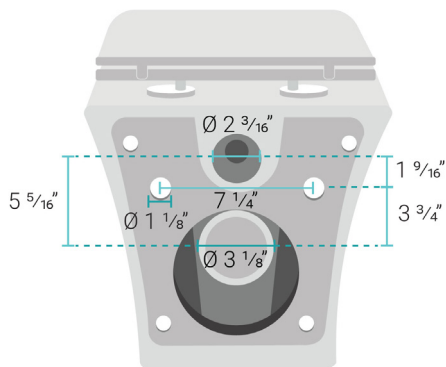

Required Components (sold separately):

- Wall Actuator: SM-WC001, SM-WC002, SM-WC003 *
- In-Wall Tank Carrier System: SM-WC424, SM-WC426

* Color & style options available