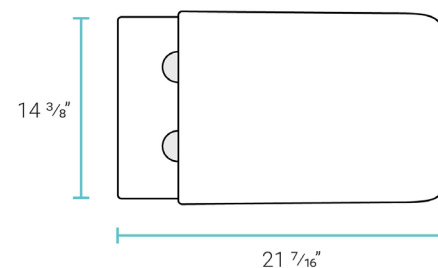

Required Components (sold separately):

- Wall Actuator: SM-WC001, SM-WC002, SM-WC003 *
- In-Wall Tank Carrier System: SM-WC424, SM-WC426

* Color & style options available