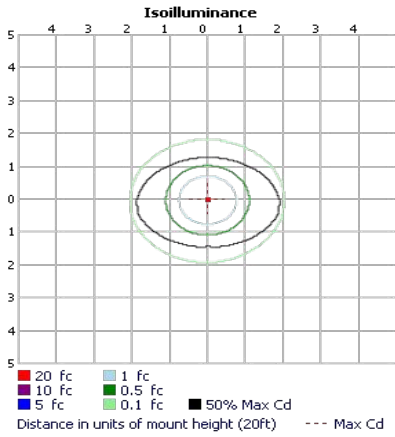

Photometry

TRO2-35W-5CCT-DV2-NA-F-WH

Zonal Lumen Summary

Zone	Lumens	% Luminaire
0-30	788.6	25.8%
0-40	1,286.5	42.1%
0-60	2,274.9	74.5%
60-90	780.3	25.5%
0-90	3,055.2	100%

BUG Rating	B1 - Ux - G1	
Forward Light	Lumens	Lumens %
Low(0-30):	397.4	13%
Medium(30-60):	758.3	24.8%
High(60-80):	346.9	11.4%
Very High(80-90):	63.8	2.1%
Back Light		
Low(0-30):	391.5	12.8%
Medium(30-60):	728.6	23.8%
High(60-80):	319.5	10.5%
Very High(80-90):	50.3	1.6%
Trapped Light:	0.000	0%

Note: Additional Photometry available on request

Accessories