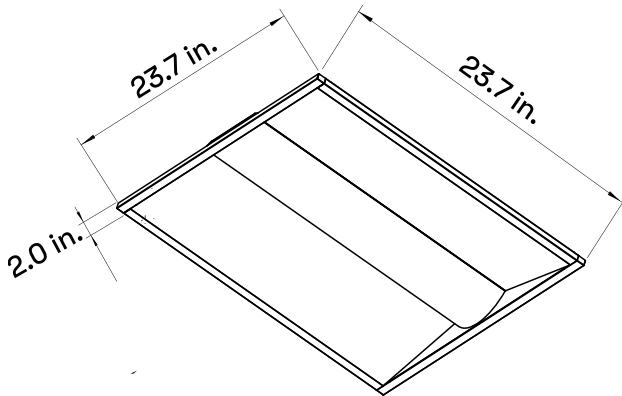

Contact for custom configuration & specifications

White finish available

Dimensions

TRO2-35W-5CCT-DV2-NA-F-WH

TRO4-50W-5CCT-DV2-NA-F-WH

Packaging Dimensions

SKU#	Master Carton	Qty
TRO2-35W-5CCT-DV2-NA-F-WH	24.3x24.0x4.8in	2
TRO4-50W-5CCT-DV2-NA-F-WH	48.3x24.0x4.8in	2