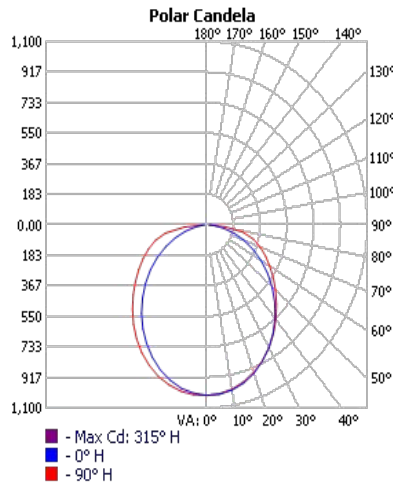

Photometry

TRO2-35W-5CCT-DV2-NA-F-WH

Zonal Lumen Summary

Zone	Lumens	% Luminaire
0-30	788.6	25.8%
0-40	1,286.5	42.1%
0-60	2,274.9	74.5%
60-90	780.3	25.5%
0-90	3,055.2	100%

BUG Rating	B1 - Ux - G1	
Forward Light	Lumens	Lumens %
Low(0-30):	397.4	13%
Medium(30-60):	758.3	24.8%
High(60-80):	346.9	11.4%
Very High(80-90):	63.8	2.1%
Back Light		
Low(0-30):	391.5	12.8%
Medium(30-60):	728.6	23.8%
High(60-80):	319.5	10.5%
Very High(80-90):	50.3	1.6%
Trapped Light:	0.000	0%

Note: Additional Photometry available on request

Accessories