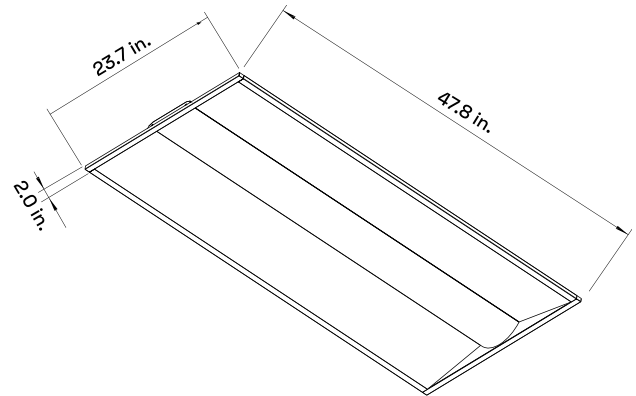

Contact for custom configuration & specifications

White finish available

Dimensions

TRO2-35W-5CCT-DV2-NA-F-WH

TRO4-50W-5CCT-DV2-NA-F-WH

Packaging Dimensions

SKU#	Master Carton	Qty
TRO2-35W-5CCT-DV2-NA-F-WH	24.3x24.0x4.8in	2
TRO4-50W-5CCT-DV2-NA-F-WH	48.3x24.0x4.8in	2