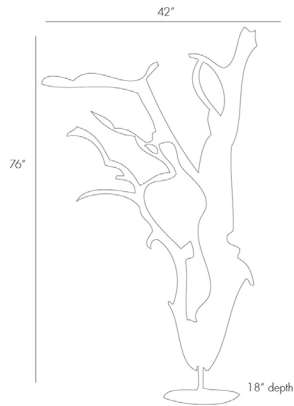

ARTERIORES

KAZU FLOOR SCULPTURE

2422

H: 76 IN, W: 42 IN, D: 18 IN

Driftwood Finish

Contract Suitable As Is

If you want a dramatic sculpture that can hold its own in almost any room, this is the piece. No two will be the same since these are made from roots and are 100% natural and hand assembled. This is an art piece made by Mother Nature herself. Due to the organic nature, size may vary up to 18" height and width.

APPEARANCE

Material	Driftwood, Iron
Material Type	Mangrove Tree
Finish	Dark Natural Iron, Driftwood Finish
Finish Will Vary	true
Top Coat/Sealant	false

DIMENSIONS

Foot Print Dia: 16.00 IN

SHIPPING

Shipping Requirements	TruckShip
Product Weight	47 LBS
Gross Weight 1	129 LBS
Shipping Box 1	H: 21 IN, L: 46 IN, W: 73 IN