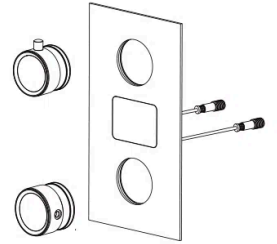

# WHAT'S INSIDE

• If any parts are missing, please contact us directly.

Shower head

Main body

Deck plate

Body jet

Handheld shower

Handheld shower holder

Main body spare parts

Handle parts

Instruction manual

Gloves