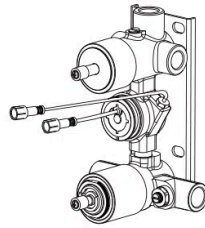

# WHAT'S INSIDE

• If any parts are missing, please contact us directly.

Shower head

Main body

Deck plate

Body jet

Handheld shower

Handheld shower holder

Main body spare parts

Handle parts

Instruction manual

Gloves