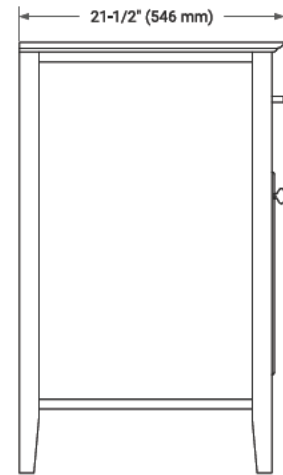

30" SINGLE SINK BASE CABINET

BASE CABINET DIMENSIONS

30" W x 21.5" D x 33.5" H

FEATURES

- Solid wood frame & plywood panels
- Dovetail drawers and joints
- Soft closing doors & drawers

HARDWARE FINISHES

Brushed Nickel Satin Brass Matte Black Polished Chrome

AVAILABLE COLORS

White Grey

FRONT VIEW

SIDE VIEW

PLAN VIEW

31" SINGLE RECTANGLE SINK COUNTERTOP WITH 0.75 IN. THICKNESS

OVERALL DIMENSIONS

30.5" W x 22" D x 0.75" H

COUNTERTOP OPTIONS

Carrara Marble

FEATURES

- Solid countertop with mitered edges & seams
- Undermount white rectangular sink
- Pre-drilled for 8" widespread faucet

INCLUDED

- Countertop
- Matching Backsplash
- Rectangle Sink

COUNTERTOP PLAN VIEW

EDGE SIDE VIEW

THREE DIMENSIONAL COUNTERTOP VIEW