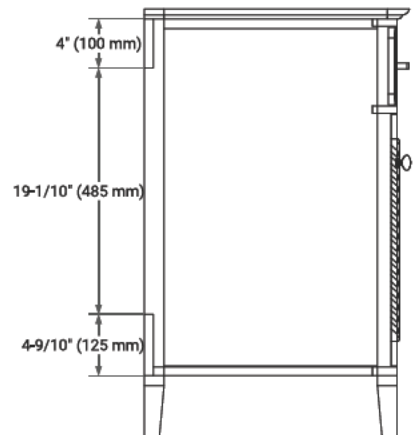

30" SINGLE SINK BASE CABINET

BASE CABINET DIMENSIONS

30" W x 21.5" D x 33.5" H

FEATURES

- Solid wood frame & plywood panels
- Dovetail drawers and joints
- Soft closing doors & drawers

HARDWARE FINISHES

Brushed Nickel Satin Brass Matte Black Polished Chrome

AVAILABLE COLORS

White Grey

FRONT VIEW

SIDE VIEW

PLAN VIEW

31" SINGLE RECTANGLE SINK COUNTERTOP WITH 0.75 IN. THICKNESS

OVERALL DIMENSIONS

30.5" W x 22" D x 0.75" H

COUNTERTOP OPTIONS

Carrara Marble

FEATURES

- Solid countertop with mitered edges & seams
- Undermount white rectangular sink
- Pre-drilled for 8" widespread faucet

INCLUDED

- Countertop
- Matching Backsplash
- Rectangle Sink

COUNTERTOP PLAN VIEW

EDGE SIDE VIEW

THREE DIMENSIONAL COUNTERTOP VIEW