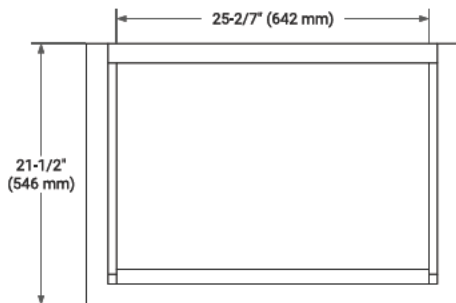

30" SINGLE SINK BASE CABINET

BASE CABINET DIMENSIONS

30" W x 21.5" D x 33.5" H

FEATURES

- Solid wood frame & plywood panels
- Dovetail drawers and joints
- Soft closing doors & drawers

HARDWARE FINISHES

Brushed Nickel Satin Brass Matte Black Polished Chrome

AVAILABLE COLORS

White Grey

FRONT VIEW

SIDE VIEW

PLAN VIEW

31" SINGLE RECTANGLE SINK COUNTERTOP WITH 0.75 IN. THICKNESS

OVERALL DIMENSIONS

30.5" W x 22" D x 0.75" H

COUNTERTOP OPTIONS

Carrara Marble

FEATURES

- Solid countertop with mitered edges & seams
- Undermount white rectangular sink
- Pre-drilled for 8" widespread faucet

INCLUDED

- Countertop
- Matching Backsplash
- Rectangle Sink

COUNTERTOP PLAN VIEW

EDGE SIDE VIEW

THREE DIMENSIONAL COUNTERTOP VIEW