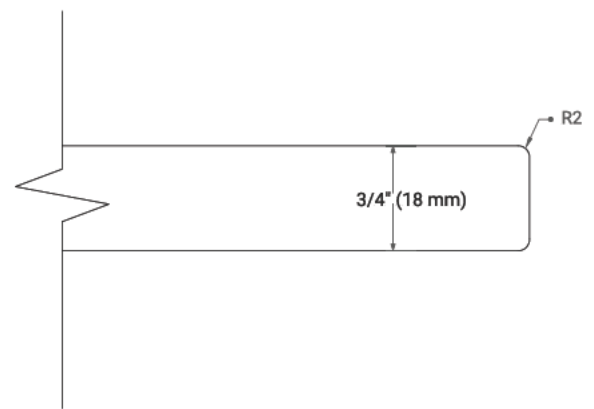

AVAILABLE COLORS

White Grey

FRONT VIEW

SIDE VIEW

PLAN VIEW

31" SINGLE RECTANGLE SINK COUNTERTOP WITH 0.75 IN. THICKNESS

OVERALL DIMENSIONS

30.5" W x 22" D x 0.75" H

COUNTERTOP OPTIONS

Carrara Marble

FEATURES

- Solid countertop with mitered edges & seams
- Undermount white rectangular sink
- Pre-drilled for 8" widespread faucet

INCLUDED

- Countertop
- Matching Backsplash
- Rectangle Sink

COUNTERTOP PLAN VIEW

EDGE SIDE VIEW

THREE DIMENSIONAL COUNTERTOP VIEW