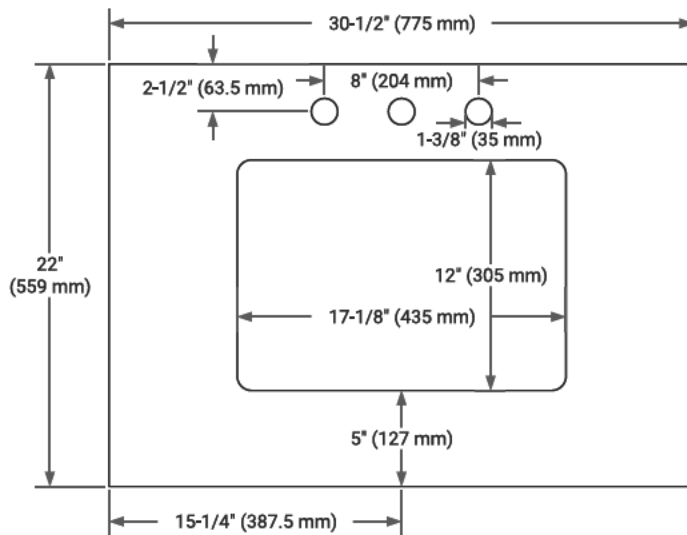

30" SINGLE SINK BASE CABINET

BASE CABINET DIMENSIONS

30" W x 21.5" D x 33.5" H

FEATURES

- Solid wood frame & plywood panels
- Dovetail drawers and joints
- Soft closing doors & drawers

HARDWARE FINISHES

Brushed Nickel Satin Brass Matte Black Polished Chrome

AVAILABLE COLORS

White Grey

FRONT VIEW

SIDE VIEW

PLAN VIEW

31" SINGLE RECTANGLE SINK COUNTERTOP WITH 0.75 IN. THICKNESS

OVERALL DIMENSIONS

30.5" W x 22" D x 0.75" H

COUNTERTOP OPTIONS

Carrara Marble

FEATURES

- Solid countertop with mitered edges & seams
- Undermount white rectangular sink
- Pre-drilled for 8" widespread faucet

INCLUDED

- Countertop
- Matching Backsplash
- Rectangle Sink

COUNTERTOP PLAN VIEW

EDGE SIDE VIEW

THREE DIMENSIONAL COUNTERTOP VIEW