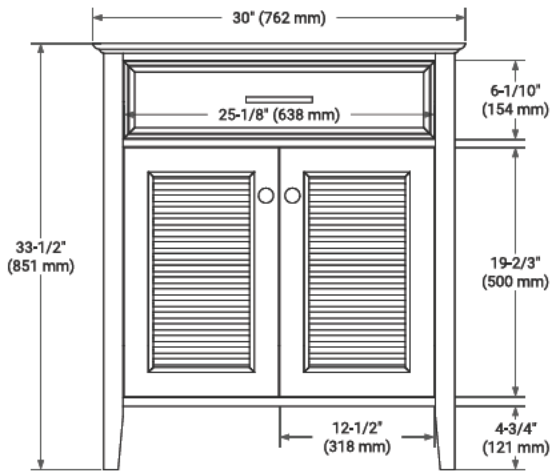

30" SINGLE SINK BASE CABINET

BASE CABINET DIMENSIONS

30" W x 21.5" D x 33.5" H

FEATURES

- Solid wood frame & plywood panels
- Dovetail drawers and joints
- Soft closing doors & drawers

HARDWARE FINISHES

Brushed Nickel Satin Brass Matte Black Polished Chrome

AVAILABLE COLORS

White Grey

FRONT VIEW

SIDE VIEW

PLAN VIEW

31" SINGLE RECTANGLE SINK COUNTERTOP WITH 0.75 IN. THICKNESS

OVERALL DIMENSIONS

30.5" W x 22" D x 0.75" H

COUNTERTOP OPTIONS

Carrara Marble

FEATURES

- Solid countertop with mitered edges & seams
- Undermount white rectangular sink
- Pre-drilled for 8" widespread faucet

INCLUDED

- Countertop
- Matching Backsplash
- Rectangle Sink

COUNTERTOP PLAN VIEW

EDGE SIDE VIEW

THREE DIMENSIONAL COUNTERTOP VIEW