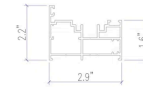

Bottom Track Dimension