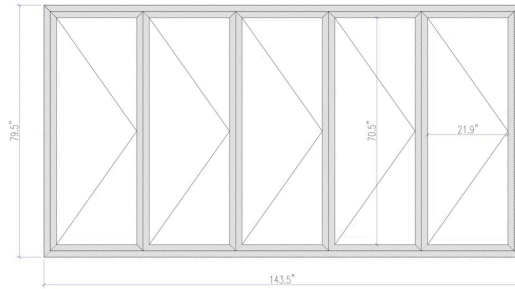

Orientation

Front View Dimension