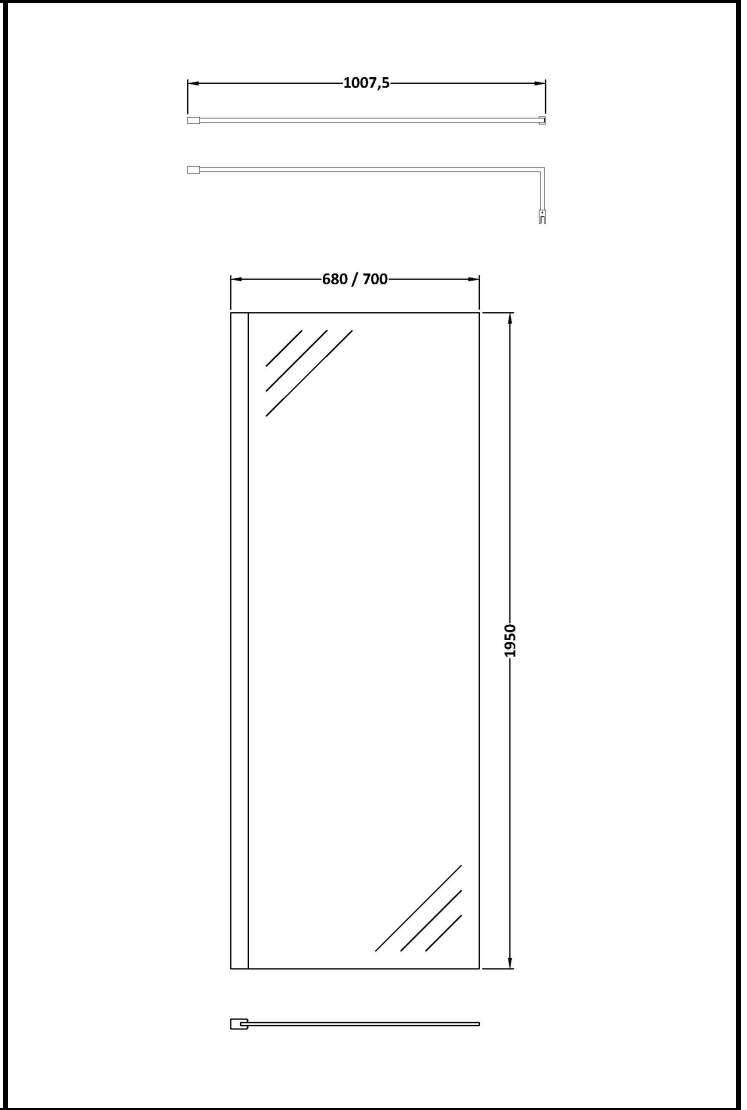

## CUSTOMER DATA SHEET - ENCLOSURES

SALES CODE: WRSB700

DESCRIPTION: Wetroom Screen 700 X1950mm

### PRODUCT DIMENSIONS

Height (mm)	Width (mm)	Depth (mm)	Nett Wgt Kg
1950	700	14	29.44

### PACKAGING DIMENSIONS

Height (mm)	Width (mm)	Length (mm)	Gross Wgt Kg
65	730	2010	29.44

### OUTER BOX DIMENSIONS (If Applicable)

Height (mm)	Width (mm)	Depth (mm)	Length (mm)	Gross Wgt Kg
Barcode	5055369007424			