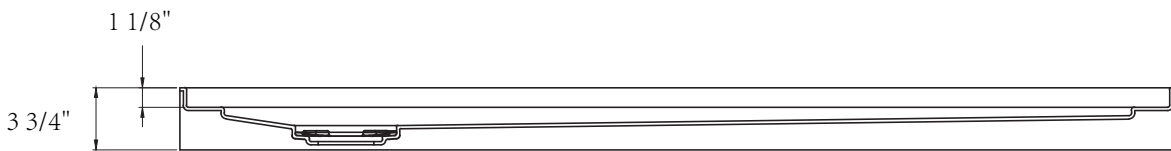

ZEAFIVE[®]

PRODUCT
INSTRUCTION
VIDEO

SIZE DETAILS

ACRYLIC SHOWER BASE

PRODUCT SIZE: 60"

All dimensions are nominal,
minor variations may occur.

Top View

Front View

Cap

Side View