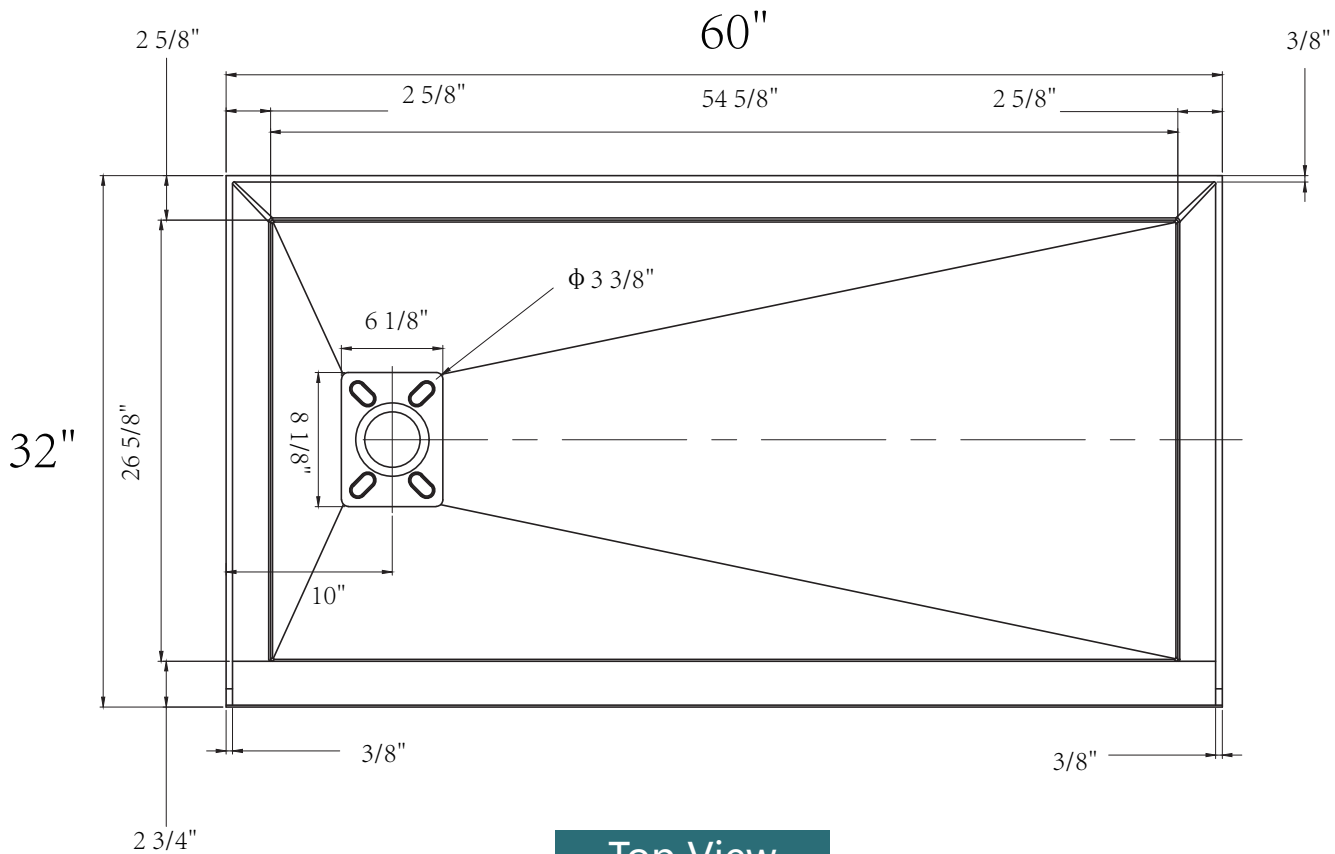

ZEAFIVE[®]

PRODUCT
INSTRUCTION
VIDEO

SIZE DETAILS

ACRYLIC SHOWER BASE

PRODUCT SIZE: 60"

All dimensions are nominal,
minor variations may occur.

Top View

Front View

Cap

Side View