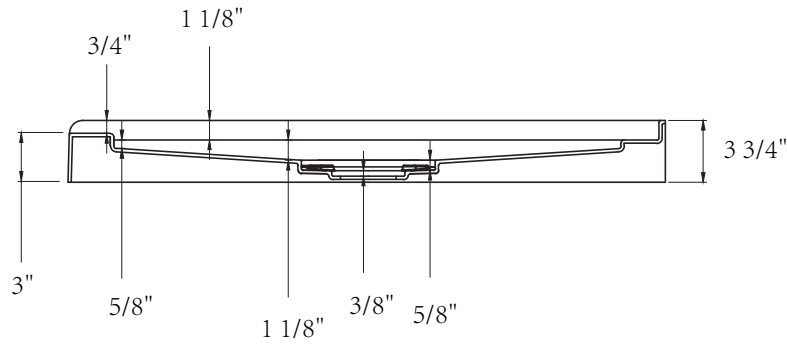

ZEAFIVE[®]

PRODUCT
INSTRUCTION
VIDEO

SIZE DETAILS

ACRYLIC SHOWER BASE

PRODUCT SIZE: 60"

All dimensions are nominal,
minor variations may occur.

Top View

Front View

Cap

Side View