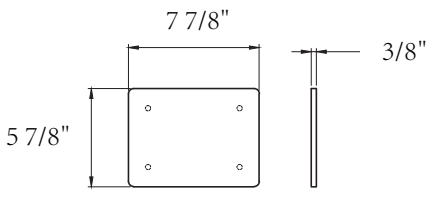

ZEAFIVE[®]

PRODUCT
INSTRUCTION
VIDEO

SIZE DETAILS

ACRYLIC SHOWER BASE

PRODUCT SIZE: 60"

All dimensions are nominal,
minor variations may occur.

Top View

Front View

Cap

Side View