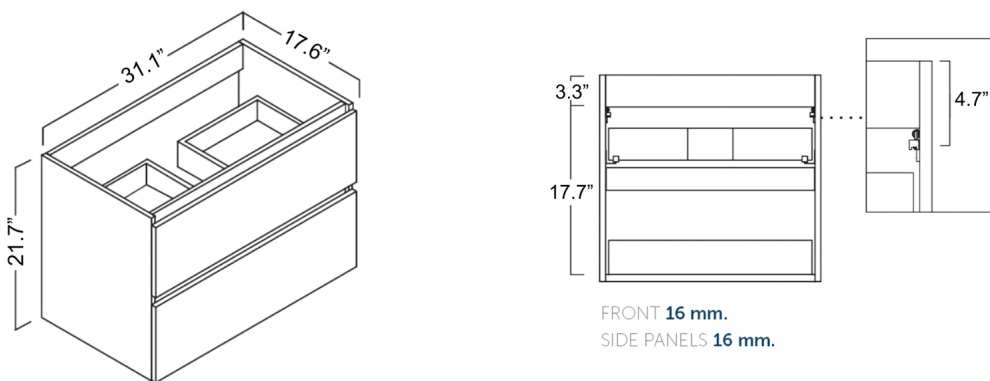

Base Unit

Technical information

Soft close.

Hettich sliding system.

Glossy lacquered finish.

Collection |
Flora

Model |
Flora C80

Dimensions Metric
1 inch = 2.54 cm
1 inch = 25.4 mm

WS®
BATH
COLLECTIONS

1051 Lea Drive - Collegeville, PA 19426
Tel. 215 513 9400 - Fax 610 831 0215

www.ws bathcollections.com - info@ws bathcollections.com