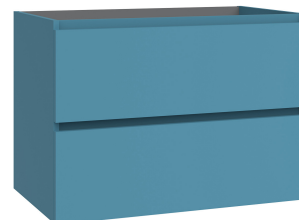

Flora C80.000

Features

- Vanity Base Unit
- Vanity Available in 8 Finishes: Glossy White, Matte White, Sunset Matte, Island Matte, Mist Matte, Natural Oak, Grey Pine, and Wenge
- Wall-hung design offers a clean, streamlined look
- Two soft close drawers
- Hettich sliding system
- Fully assembled
- Structure and front made of engineered wood in wood finishes and high gloss lacquered
- Handle integrated in front of furniture
- Does not include vanity top or sink
- Made in Spain

SKU# | Options:

- Flora C80.000 WM | Matte White
- Flora C80.000 WG | Glossy White
- Flora C80.000 WE | Wenge
- Flora C80.000 SM | Sunset Matte
- Flora C80.000 NO | Natural Oak
- Flora C80.000 MTM | Mist Matte
- Flora C80.000 IM | Island Matte
- Flora C80.000 GP | Grey Pine