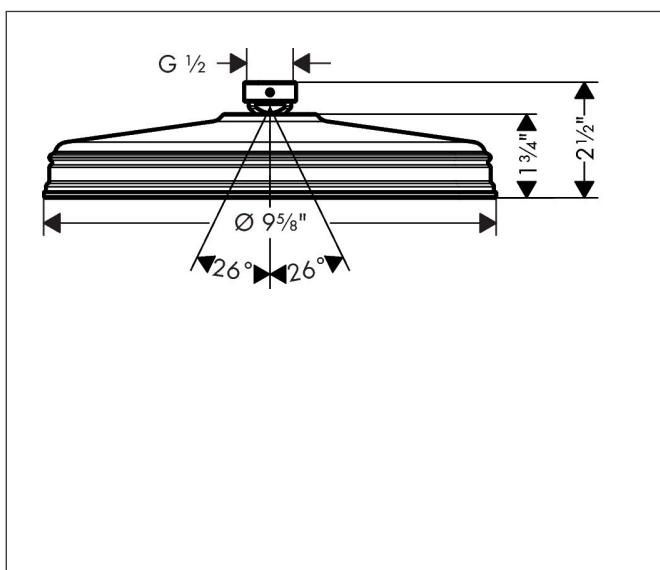

Brand AXOR  
 Art. Name **AXOR Montreux** Showerhead 240 1-Jet, 1.75 GPM  
 Art. Nr. 28374251  
 Surface brushed gold optic  
 Pos. 1

## Drawing

## Features

- Shower head size: 240 mm
- Spray modes: Rain
- 140 no-clog spray channels
- Spray face finish: Fully-finished matching spray face
- Flow: 1.75 GPM (6.6 L/Min)
- Spray face removable for cleaning