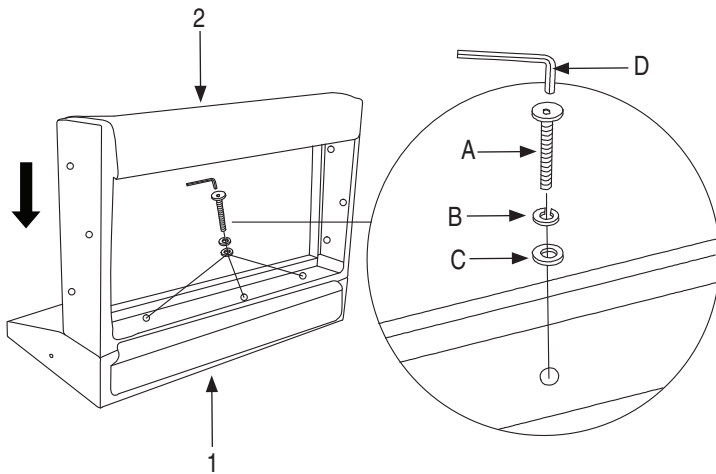

1 - (Loveseat Back) - 1 Piece

2 - (Seat) - 1 Piece

3 - (Arm Frame 3L & 3R) - 2 Pieces

4 - (Back Cushion) - 2 Pieces

5 - (Seat Cushion) - 2 Pieces

6 - (Leg) - 4 Pieces

HARDWARE LIST

A		BOLT	11 PCS
B		LOCK WASHER	11 PCS
C		FLAT WASHER	11 PCS
D		ALLEN WRENCH	1 PC

Phillips screwdriver also needed for assembly (not provided)

Step 1

NOTE: DO NOT FULLY TIGHTEN BOLTS

Step 2

NOTE: DO NOT FULLY TIGHTEN BOLTS

Step 3

NOTE: DO NOT FULLY TIGHTEN BOLTS

Step 4