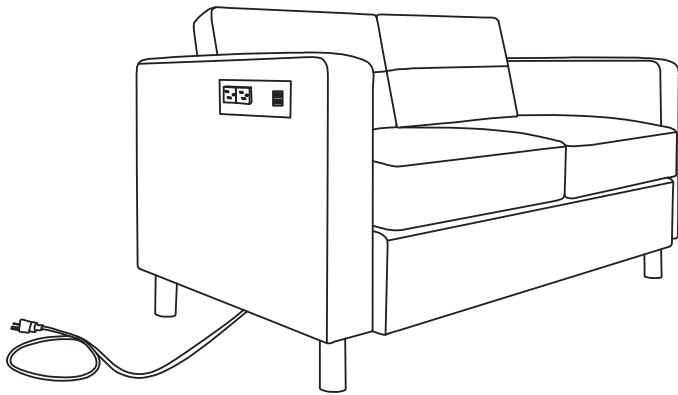

Loveseat

LIMITED WARRANTY

*Intended for residential use only

We warrant to the original purchaser that this product will be free from defects in material and workmanship as described below. We will repair or replace, at its option, without charge to the original purchaser only, defective products or parts for one (1) year from the date of purchase. Replacement parts can only be supplied if parts are available. Items out of production may be unavailable. This warranty shall be effective for the applicable time period beginning from the date of purchase as shown on your original sales receipt. This warranty is your sole remedy for product defects and excludes defects due to or arising in connection with product abuse or misuse, use modification of, or attachments to the product, and products or parts not used, maintained, or installed in accordance with the company's installation, maintenance and/or applicable guidelines. There are no other warranties, express or implied, other than those specifically described, including without limitation any implied warranty of merchantability or of fitness for a particular purpose. We will not be responsible for incidental or consequential damages. Some states do not allow the exclusion or limitation of incidental or consequential damages, so the above limitations or exclusions may not apply to you. This warranty gives you specific legal rights and you may also have other rights which may vary from state to state.