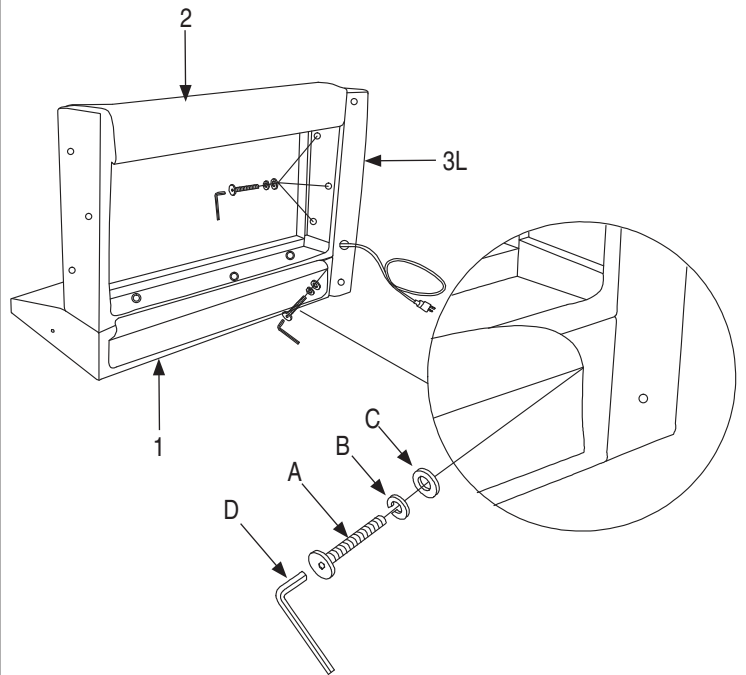

1 - (Loveseat Back) - 1 Piece

2 - (Seat) - 1 Piece

3 - (Arm Frame 3L & 3R) - 2 Pieces

4 - (Back Cushion) - 2 Pieces

5 - (Seat Cushion) - 2 Pieces

6 - (Leg) - 4 Pieces

HARDWARE LIST

A		BOLT	11 PCS
B		LOCK WASHER	11 PCS
C		FLAT WASHER	11 PCS
D		ALLEN WRENCH	1 PC

Phillips screwdriver also needed for assembly (not provided)

Step 1

NOTE: DO NOT FULLY TIGHTEN BOLTS

Step 2

NOTE: DO NOT FULLY TIGHTEN BOLTS

Step 3

NOTE: DO NOT FULLY TIGHTEN BOLTS

Step 4