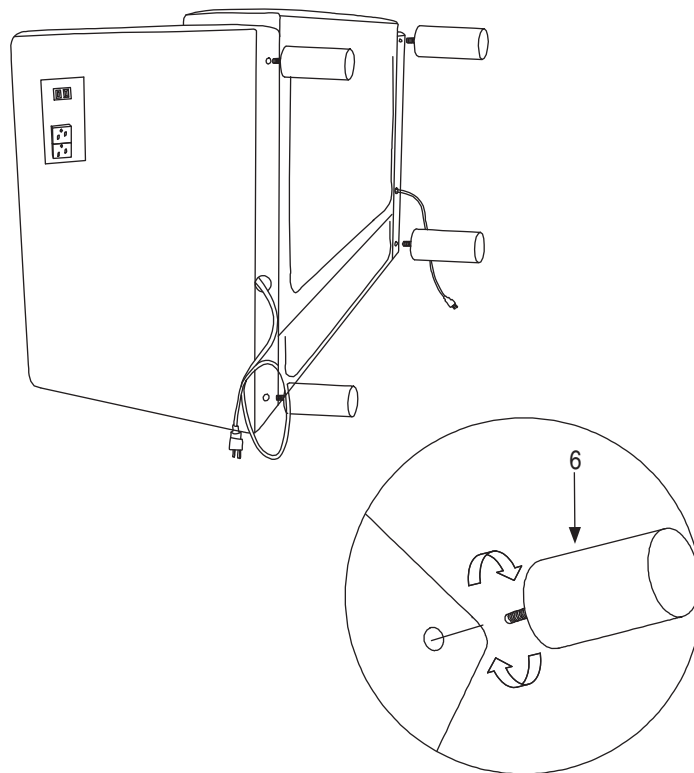

1 - (Loveseat Back) - 1 Piece

2 - (Seat) - 1 Piece

3 - (Arm Frame 3L & 3R) - 2 Pieces

4 - (Back Cushion) - 2 Pieces

5 - (Seat Cushion) - 2 Pieces

6 - (Leg) - 4 Pieces

HARDWARE LIST

A		BOLT	11 PCS
B		LOCK WASHER	11 PCS
C		FLAT WASHER	11 PCS
D		ALLEN WRENCH	1 PC

Phillips screwdriver also needed for assembly (not provided)

Step 1

NOTE: DO NOT FULLY TIGHTEN BOLTS

Step 2

NOTE: DO NOT FULLY TIGHTEN BOLTS

Step 3

NOTE: DO NOT FULLY TIGHTEN BOLTS

Step 4