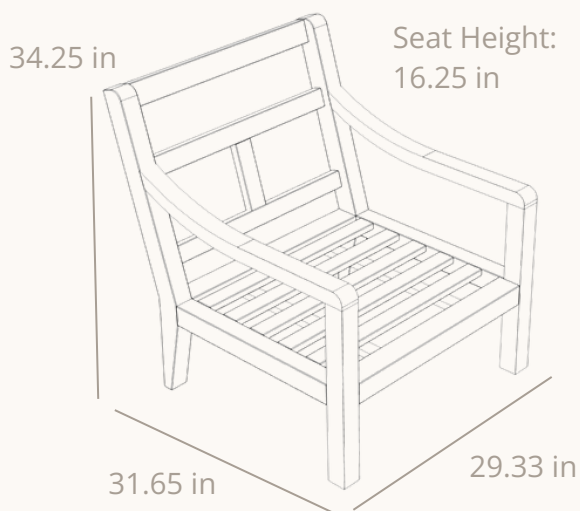

Heated Lounge Chair

Solerno Collection

-  **Heated Seat & Back Cushions**
5 levels from 85-120° F
-  **Heats in 60 seconds**
reaches full temp. in 3 minutes
-  **Up to 10 hours**
of battery life
-  **USB-A & USB-C ports**
for device charging
-  **Durable IPX5 rated**
waterproof electronics
-  **Elegant & easy to use**
Magnetic attachment design
-  **Premium Materials**
FSC® certified teak & Marine Grade Hardware
-  **Performance Grade**
stain-resistant fabrics

Chair Dimensions

Technical Specifications

Total Weight	61.7 lbs.	Custom Options no MOQ	100+ Custom fabrics & COM
Availability	Typically Stocked	Custom Options w/ MOQ	Wood finish, power bar colors, dimensions, foam density
Lead Time	3-4 Weeks	Environmental	100% FSC Certified Wood
Finish	Natural		Lead and AZO Dye Free
Standard Fabrics	Sunbrella®		Free of harmful substances
Charging	~3.5 hours (48W@24V)		GREENGUARD® Certified
Battery	14.4v Lithium-Ion (151 Wh)		
Limited Warranty	Frames: 3 years Electronics: 1 year Cushions: 5 years		

2 Seat Sofa Dimensions

Technical Specifications

Total Weight	105.6 lbs.	Custom Options no MOQ	100+ Custom fabrics & COM
Availability	Typically Stocked	Custom Options w/ MOQ	Wood finish, power bar colors, dimensions, foam density
Lead Time	3-4 Weeks	Environmental	100% FSC Certified Wood
Finish	Natural		Lead and AZO Dye Free
Standard Fabrics	Sunbrella®		Free of harmful substances
Charging	~3.5 hours (48W@24V)		GREENGUARD® Certified
Battery	14.4v Lithium-Ion (151 Wh)		
Limited Warranty	Frames: 3 years Electronics: 1 year Cushions: 5 years		
Compliance	Meets requirements for upholstered furniture flammability (16 CFR Part 1640) UFAC Interior Fabrics Test Method-1990 – Meets Class I Requirements Meets CA #117-2013 Sec. E (CS-191-53) Classification: 1 Normal Flammability		