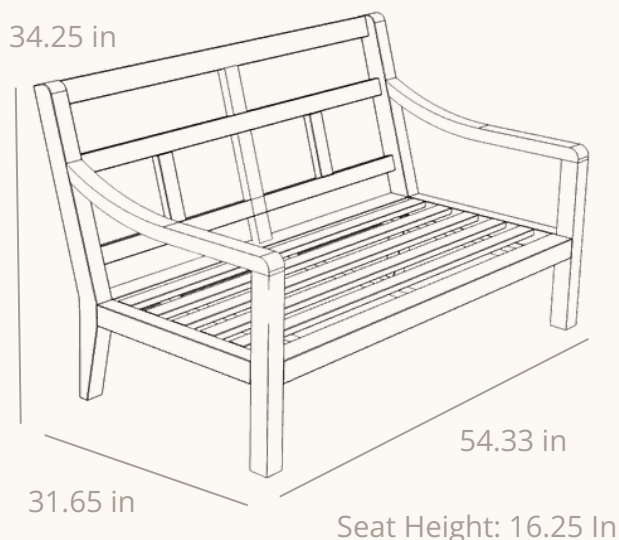

Bringing **warmth** to every outdoor moment

Heated 2 Seat Sofa

Solerno Collection

-  **Heated Seat & Back Cushions**
5 levels from 85-120° F
-  **Heats in 60 seconds**
reaches full temp. in 3 minutes
-  **Up to 10 hours**
of battery life
-  **USB-A & USB-C ports**
for device charging
-  **Durable IPX5 rated**
waterproof electronics
-  **Elegant & easy to use**
Magnetic attachment design
-  **Premium Materials**
FSC® certified teak & Marine Grade Hardware
-  **Performance Grade**
stain-resistant fabrics

2 Seat Sofa Dimensions

Technical Specifications

Total Weight	105.6 lbs.	Custom Options no MOQ	100+ Custom fabrics & COM
Availability	Typically Stocked	Custom Options w/ MOQ	Wood finish, power bar colors, dimensions, foam density
Lead Time	3-4 Weeks	Environmental	100% FSC Certified Wood
Finish	Natural		Lead and AZO Dye Free
Standard Fabrics	Sunbrella®		Free of harmful substances
Charging	~3.5 hours (48W@24V)		GREENGUARD® Certified
Battery	14.4v Lithium-Ion (151 Wh)		
Limited Warranty	Frames: 3 years Electronics: 1 year Cushions: 5 years		
Compliance	Meets requirements for upholstered furniture flammability (16 CFR Part 1640) UFAC Interior Fabrics Test Method-1990 – Meets Class I Requirements Meets CA #117-2013 Sec. E (CS-191-53) Classification: 1 Normal Flammability		