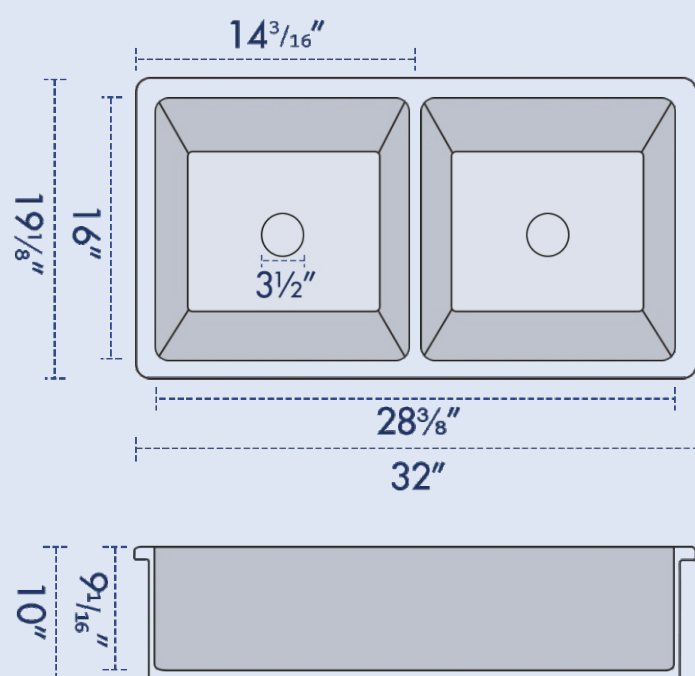

SPECIFICATIONS

- Dimensions: 32"L x 19¹/₈"W x 10"H
- Inner dim: 28³/₈"W x 16"D x 9¹/₁₆"H
- Net weight: 70.5 lbs

FEATURES

- Solid fireclay construction
- Drop-in/Undermount installation
- Double-basin configurations
- 10-inch deep double bowls
- Easy-to-clean, non-porous finish
- Bottom grids and strainers included

INSTALLATION

- Drop-in
- Undermount

PARTS INCLUDED

- Sink: ERI-DS-166D
- Basket Strainers: ERI-KD02
- Bottom Grids

COLORS & FINISHES

-  White