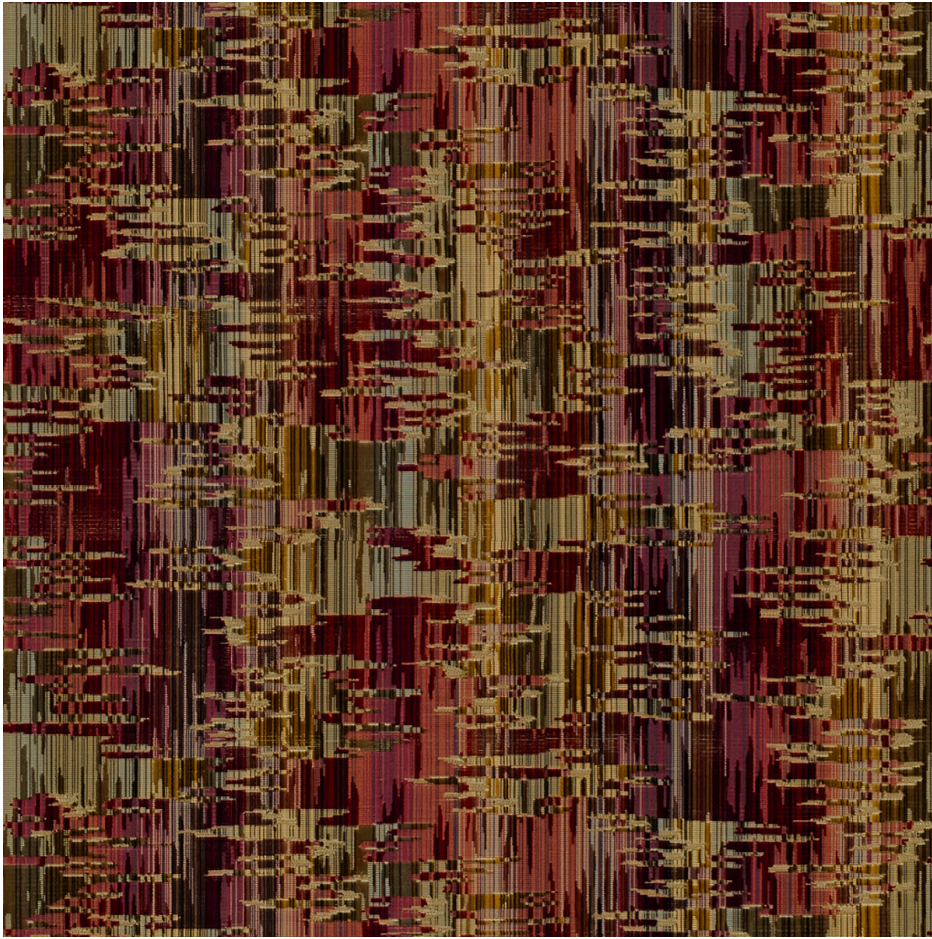

**Amauri Velvet - Sand/Berry**

SKU: 8015159.910.0

SKU: **8015159.910.0**

Repeat UOM: **in in (0 cm)**

Horizontal Repeat: **26.7 in (67.82 cm)**

Type: **Velvet**

Performance ACT Symbols: **a**

Composition: **Cotton - 39%, Viscose - 38%, Polyester - 23%**

Width: **54 in (137.16 cm)**

Vertical Repeat: **20.8 in (52.83 cm)**

Brand: **Brunschwig & Fils**

End Use: **Upholstery**