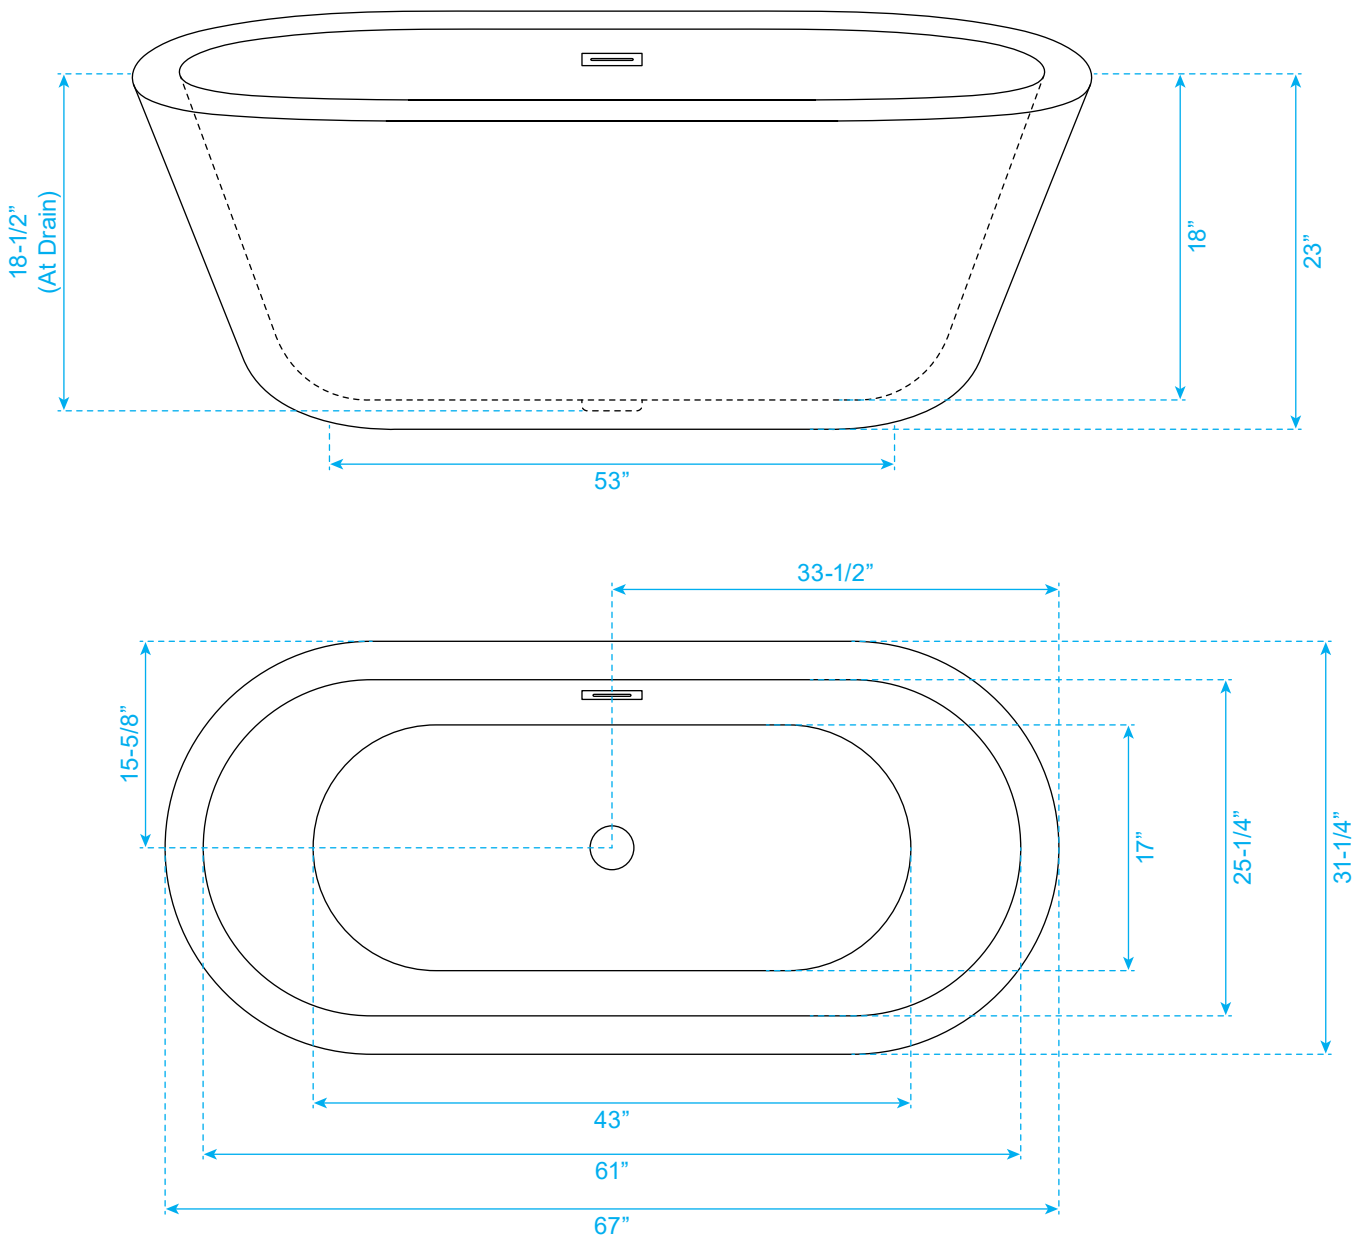

WYNDHAM COLLECTION

Exterior Size - 67"L x 31-1/4"W x 23"H
Interior Size - 61"L x 25-1/4"W x 18"H
Depth at Drain - 18-1/2"
Drain To Overflow - 13"
Maximum Fill - 60 Gallons
Backrest Slope Angle - 28 Degrees
Other Side Slope Angle - 28 Degrees
Note - All Measurements are $\pm 1/2"$

WC-BTE1003-67