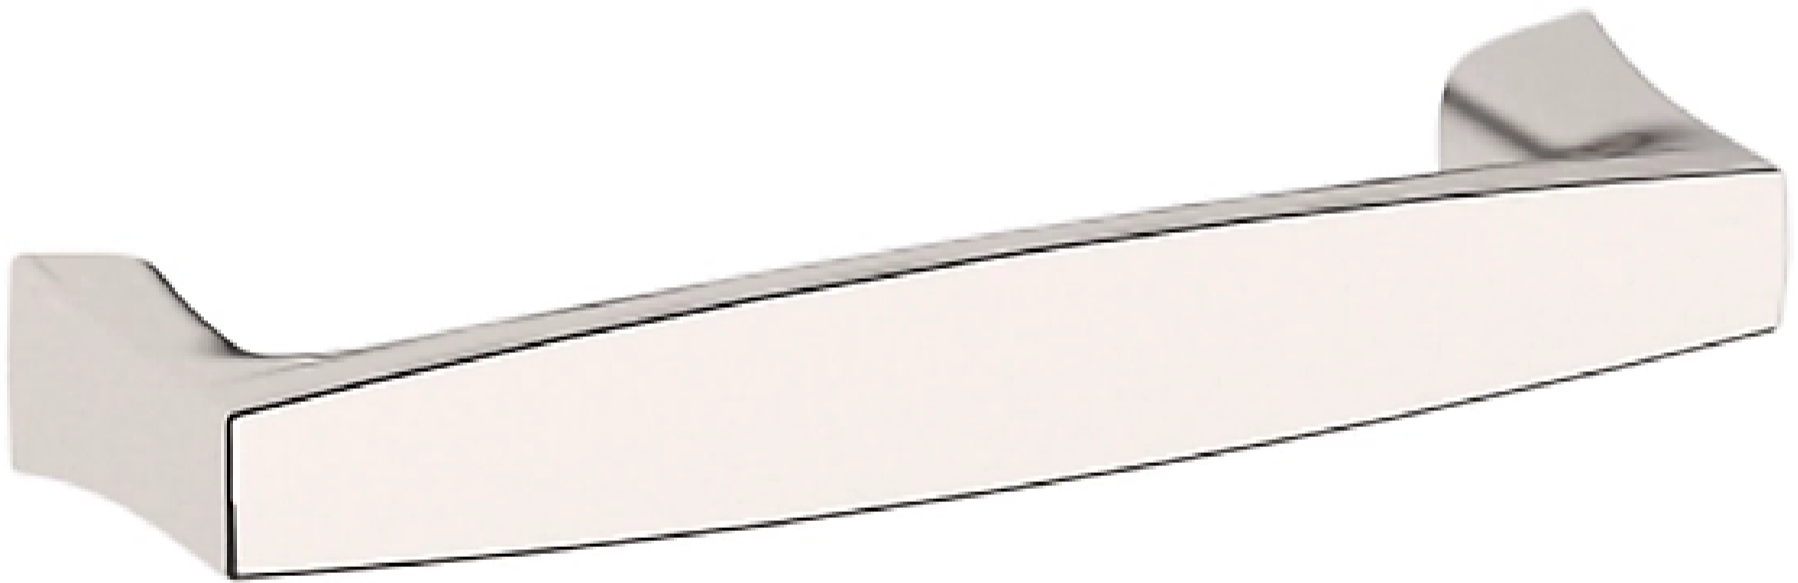

4971 PALM SPRINGS PULL

SPECIFICATIONS

| | |
|------------|--------------|
| STYLE | Contemporary |
| PROJECTION | 1.145 |

4971 PALM SPRINGS PULL

ESTATE PORTFOLIO

Model Number:
4971.055.BIN

Key Features

- ✓ Pull out all the stops with this instant upgrade to your home. With an ode to the modern homes of its namesake, the Palm Springs collection is sleek and sophisticated.

FINISHES OPTIONS

Satin Nickel - 150, US15

Lifetime (PVD) Polished Nickel - 055

Polished Chrome - 260

Lifetime (PVD) Polished Brass - 003

Lifetime (PVD) Satin Brass - 044

Satin Black - 190

Venetian Bronze - 112, 11P

Non-lacquered Brass - 031

all measurements in inches

SPECIFICATIONS

STYLE Contemporary

PROJECTION 1.145