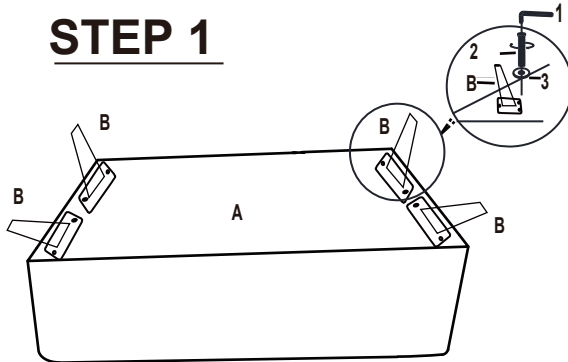

Z01 ALLEN WRENCH
(D 5mm - RBW)

1PC

Z03 WASHER
(10 x 25mm - RBW)

8PCS

Z02 BOLT
(8 x 30mm - RBW)

8PCS

STEP 1

STEP 2

STEP 3

(551401) CORNER SOFA : 1 , 4

(551402) ARMLESS CHAIR : 2 , 3 , 5

(551403) OTTOMAN : 6

ASSEMBLY INSTRUCTIONS

PRODUCT DIMENSION (Note: Dimension tolerance $\pm 5\%$)