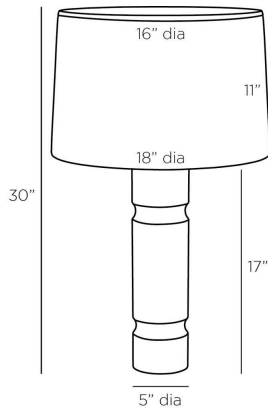

ARTERIOS

ANGELINA LAMP

PTC26-SH024
H: 30 IN, Dia: 18.00 IN
Black, Marble

This essential lamp of black marble is ready for a supporting role in any décor. Topped with a drum microfiber shade lined in cotton and accented with antique brass finish hardware, it is an elegant accent for any desk or table. Taupe cloth-wrapped cord and three-way rotary switch. Finish will vary.

APPEARANCE

Material	Marble, Steel, Microfiber, Cotton
Finish	Black, Antique Brass, Ivory, Off-White
Finish Will Vary	Yes
Top Coat/Sealant	Yes
Finial Description	Antique Brass Cylinder

DIMENSIONS

Body	H: 17 IN, Dia: 5.00 IN
Foot Print	Dia: 5.00 IN
Neck	H: 2 IN, Dia: 1.00 IN
Shade Bottom	Dia: 18.00 IN
Shade Side	H: 11 IN
Shade Top	Dia: 16.00 IN
Harp Size	9.5" Antique Brass IN

WIRING

Rating	Indoor Only
Tilt Test	10 Degrees - AU
Cord	10 FT, Back of Lamp Base, Taupe Fabric,
Socket	1, Type A - E26
Switch	At Socket, 3-Way Rotary
Maximum Watt	150
Voltage	110-120 V

CERTIFICATIONS

Certifications	Mexico, United Arab Emirates, United Kingdom, United States, Canada, Australia
----------------	--

COMPLIANCY

UL/ETL	Yes
CB	Yes
RoHS	Yes

SHIPPING

Product Weight	33.5 lbs
Gross Weight 1	40 lbs
Shipping Box 1	H: 27 IN, L: 9.5 IN, W: 9.5 IN
Shipping Box 2	H: 35 IN, L: 19.5 IN, W: 19.5 IN

ADDITIONAL INFO

Shade Shape	Round
Shade Trim	Rolled Edges
Shade Type	Hardback