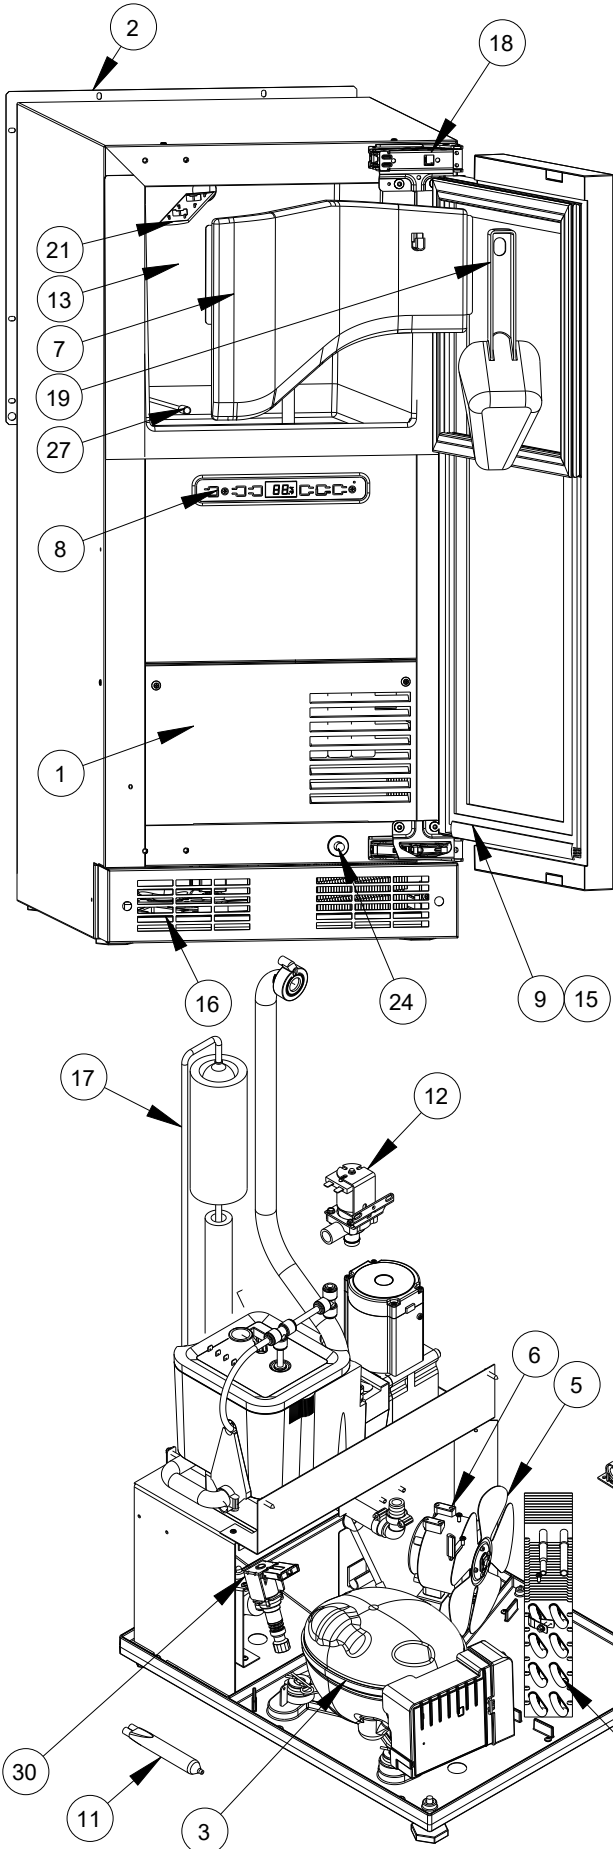

# Service Parts List

marvelrefrigeration.com  
616-754-5601

MLNP115-IS01A		
Item	Description	Marvel P/N
1	ACCESS PANEL	S80-55369-00
2	BACK PANEL	S80-55257-00
3	COMPRESSOR	S80-55211-00
4	CONDENSER ASSY	S80-55379-00
5	CONDENSER FAN BLADE	S80-54066-00
6	CONDENSER FAN MOTOR	S80-54138-00
7	COVER W/HOOK	S80-54072-00
8	DISPLAY ASSEMBLY	S80-55214-00
9	DOOR	S80-55384-00
10	DRAIN PUMP	S80-54147-00
11	DRIER	S80-54055-00
12	DUMP VALVE	S80-55232-00
13	EVAPORATOR ASSY	S80-55371-00
14	FLOAT SWITCH *	S80-55538-00
15	GASKET, DOOR	S80-55372-00
16	GRILLE ASSY	S80-55609-00
17	HEAT EXCHANGER	S80-55434-00
18	HINGE ASSY	S80-55374-00
19	ICE SCOOP	S80-54080-00
20	LEG LEVELERS (4)	S80-54019-00
21	LIGHT ASSEMBLY	S80-54000-00
22	MAIN BOARD	S80-55398-00
23	NUGGET ICE CLEANER *	ULANUGGETCLEAN
24	PLUNGER SWITCH	S80-55375-00
25	POWER CORD *	S80-55376-00
26	SERIAL INVERTER *	S80-55570-00
27	THERMISTOR	S80-54006-00
28	WATER LEVEL SENSORS (2)	S80-55510-00
29	WATER SUPPLY LINE KIT *	ULAWATERHOOKUP
30	WATER VALVE, RESERVOIR/INLET	S80-55448-00
31	WIRE HARNESS, BOARD *	S80-55226-00

\* NOT PICTURED