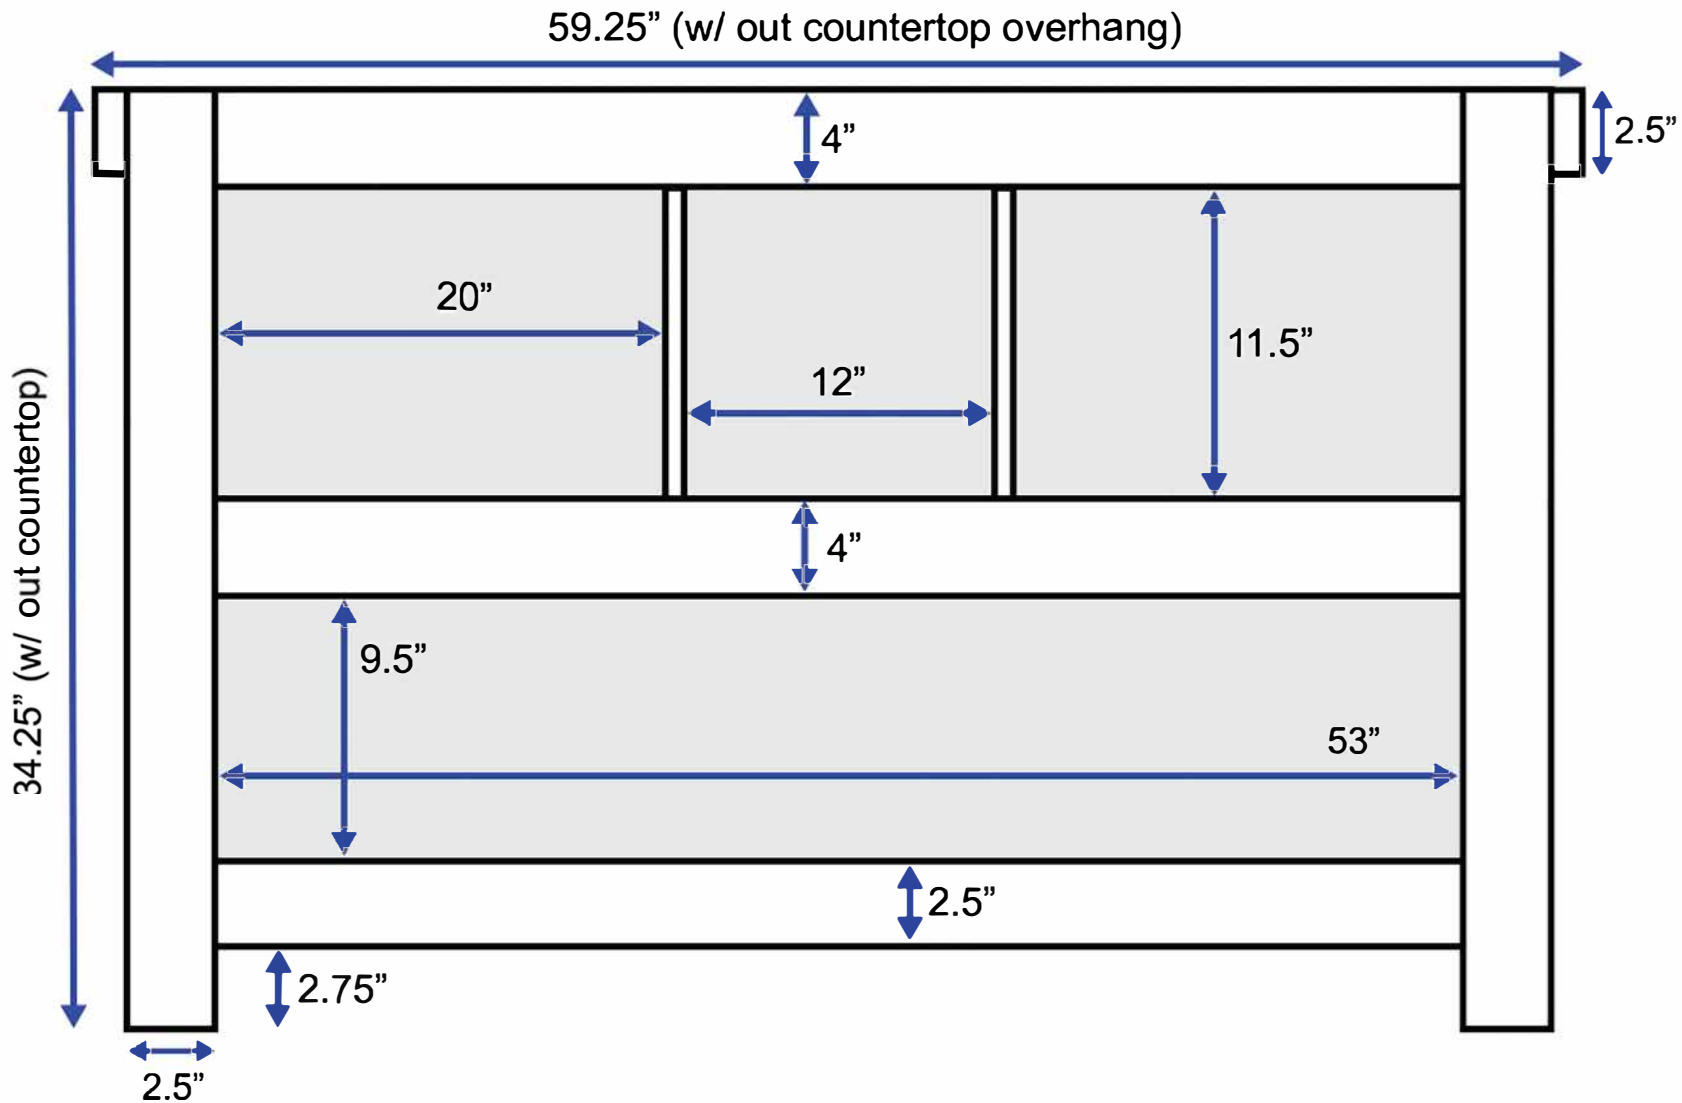

Birmingham 60-inch Double Vanity (Back View)

All measurements are approximate and rounded to the nearest quarter inch.
Please allow for a slight margin of error.