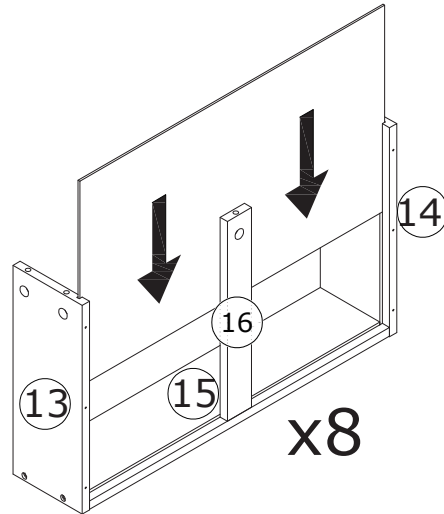

			
Gently screw cam bolt into the threaded anchor.	Insert the wood dowel halfway into hole.	Arrow must face hole	Screw the camlock firmly into locked position.

2

Only 1 pc-No.4 panel, please screwed bolt A and fix runner on one side of No. 5 panel then turn to another side to screw bolt A and fix runner.

- A x 6 
- D x 24 
- CL x 4 
- CR x 4 

3

4

5

6

7

8

9

10

11

- B x 40

- D x 48

- F x 40

- H x 8

- M x 16

- DL x 8

- DR x 8

12