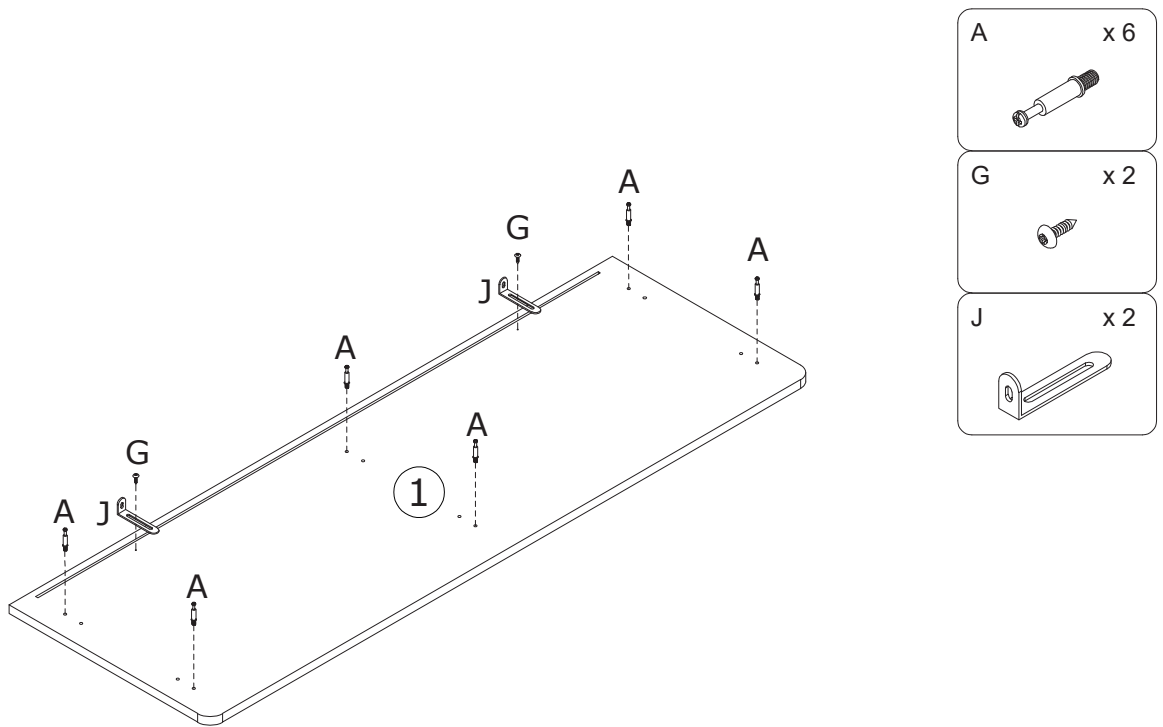

			
Gently screw cam bolt into the threaded anchor.	Insert the wood dowel halfway into hole.	Arrow must face hole	Screw the camlock firmly into locked position.

2

Only 1 pc-No.4 panel, please screwed bolt A and fix runner on one side of No. 5 panel then turn to another side to screw bolt A and fix runner.

- A x 6 
- D x 24 
- CL x 4 
- CR x 4 

3

4

5

6

7

8

9

10

11

- B x 40

- D x 48

- F x 40

- H x 8

- M x 16

- DL x 8