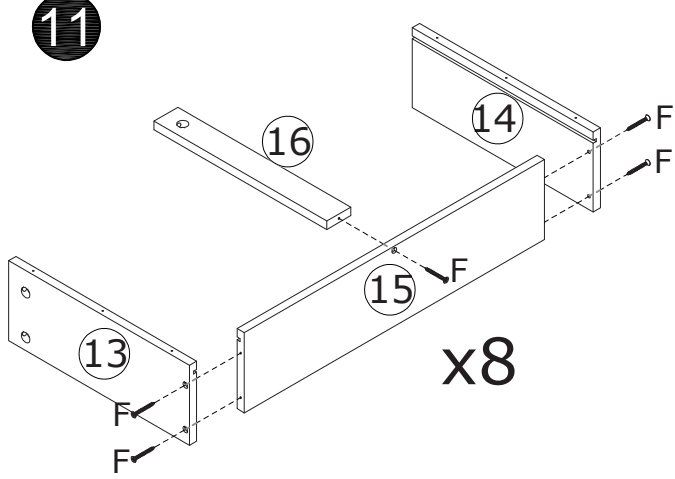

			
Gently screw cam bolt into the threaded anchor.	Insert the wood dowel halfway into hole.	Arrow must face hole	Screw the camlock firmly into locked position.

2

Only 1 pc-No.4 panel, please screwed bolt A and fix runner on one side of No. 5 panel then turn to another side to screw bolt A and fix runner.

- A x 6 
- D x 24 
- CL x 4 
- CR x 4 

3

4

5

6

7

8

9

10

11

- B x 40

- D x 48

- F x 40

- H x 8

- M x 16

- DL x 8

- DR x 8

12