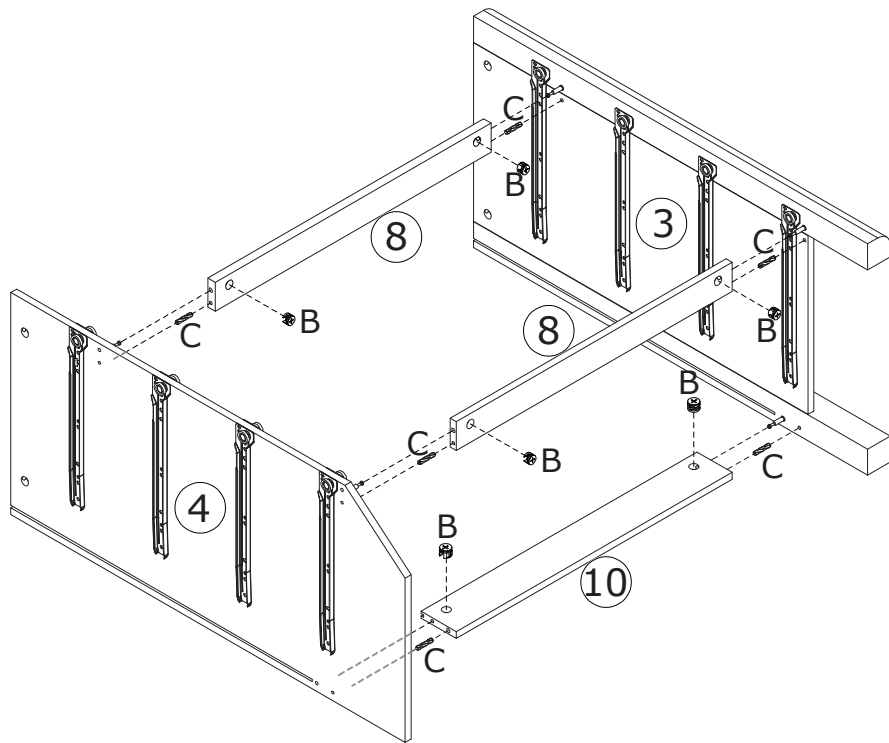

			
Gently screw cam bolt into the threaded anchor.	Insert the wood dowel halfway into hole.	Arrow must face hole	Screw the camlock firmly into locked position.

2

Only 1 pc-No.4 panel, please screwed bolt A and fix runner on one side of No. 5 panel then turn to another side to screw bolt A and fix runner.

- A x 6 
- D x 24 
- CL x 4 
- CR x 4 

3

4

5

6

7

8

9

10

11

- B x 40

- D x 48

- F x 40

- H x 8

- M x 16

- DL x 8