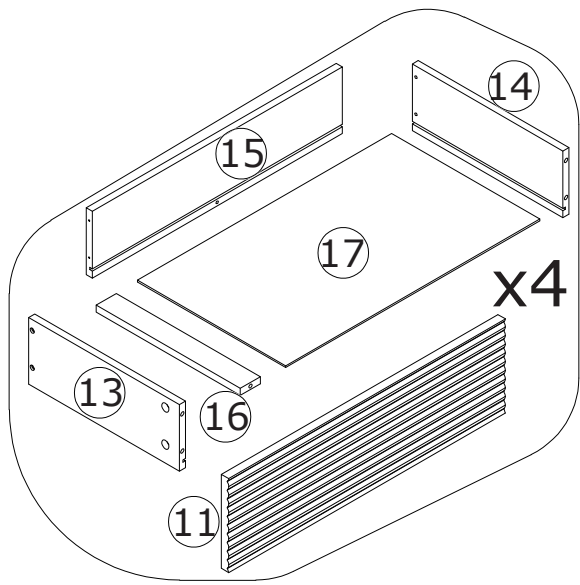

Installation instruction

Parts and Operation Elements

			
① 1 pc	② 1 pc	③ 1 pc	④ 1 pc
			
⑤ 2 pcs	⑥ 2 pcs	⑦ 2 pcs	⑧ 4 pcs
			
⑨ 1 pc	⑩ 1 pc	⑪ 8 pcs	⑫ 8 pcs
			
⑬ 8 pcs	⑭ 8 pcs	⑮ 8 pcs	⑯ 8 pcs
			
⑰ 8 pcs			

Hardware

							
A	58+4 pcs	B	58+4 pcs	C	18 pcs	D	96+4 pcs
							
E	16+2 pcs	F	42+4 pcs	G	2 pcs	H	8 pcs
							
J	2 pcs	K	2 pcs	L	16+2 pcs	M	16+2 pcs
							
CL	8 pcs	CR	8 pcs	DL	8 pcs	DR	8 pcs

SPARE BAG
THE SPARE BAG INCLUDED EXTRA HARDWARE FOR DAMAGED
OR MISSING SMALL HARDWARE WHILE YOU ARE ASSEMBLING

			
Gently screw cam bolt into the threaded anchor.	Insert the wood dowel halfway into hole.	Arrow must face hole	Screw the camlock firmly into locked position.

2

Only 1 pc-No.4 panel, please screwed bolt A and fix runner on one side of No. 5 panel then turn to another side to screw bolt A and fix runner.

10

11

- B x 40

- D x 48

- F x 40

- H x 8

- M x 16

- DL x 8