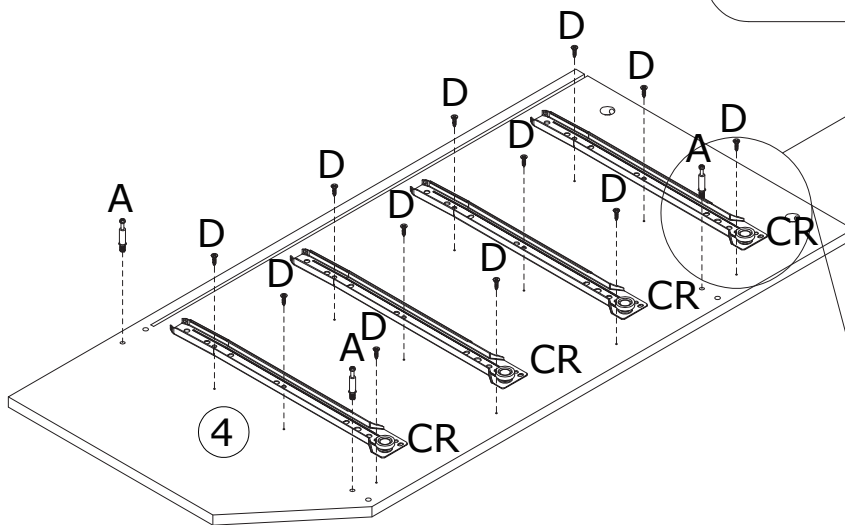

Installation instruction

Parts and Operation Elements

			
① 1 pc	② 1 pc	③ 1 pc	④ 1 pc
			
⑤ 2 pcs	⑥ 2 pcs	⑦ 2 pcs	⑧ 4 pcs
			
⑨ 1 pc	⑩ 1 pc	⑪ 8 pcs	⑫ 8 pcs
			
⑬ 8 pcs	⑭ 8 pcs	⑮ 8 pcs	⑯ 8 pcs
			
⑰ 8 pcs			

Hardware

							
A	58+4 pcs	B	58+4 pcs	C	18 pcs	D	96+4 pcs
							
E	16+2 pcs	F	42+4 pcs	G	2 pcs	H	8 pcs
							
J	2 pcs	K	2 pcs	L	16+2 pcs	M	16+2 pcs
							
CL	8 pcs	CR	8 pcs	DL	8 pcs	DR	8 pcs

SPARE BAG
THE SPARE BAG INCLUDED EXTRA HARDWARE FOR DAMAGED
OR MISSING SMALL HARDWARE WHILE YOU ARE ASSEMBLING

			
Gently screw cam bolt into the threaded anchor.	Insert the wood dowel halfway into hole.	Arrow must face hole	Screw the camlock firmly into locked position.

2

Only 1 pc-No.4 panel, please screwed bolt A and fix runner on one side of No. 5 panel then turn to another side to screw bolt A and fix runner.

- A x 6 
- D x 24 
- CL x 4 
- CR x 4 

3

4

5

6

7

8

9