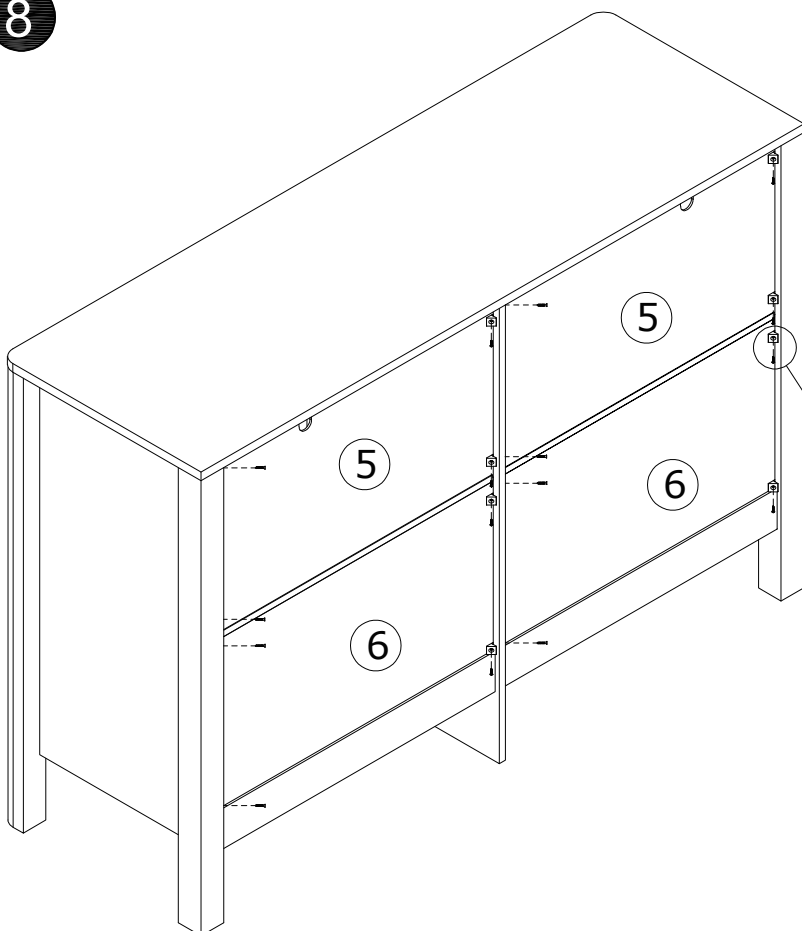

			
Gently screw cam bolt into the threaded anchor.	Insert the wood dowel halfway into hole.	Arrow must face hole	Screw the camlock firmly into locked position.

2

Only 1 pc-No.4 panel, please screwed bolt A and fix runner on one side of No. 5 panel then turn to another side to screw bolt A and fix runner.

- A x 6 
- D x 24 
- CL x 4 
- CR x 4 

3

4

5

6

7

8

9

10

11

- B x 40

- D x 48

- F x 40

- H x 8

- M x 16

- DL x 8

- DR x 8

12