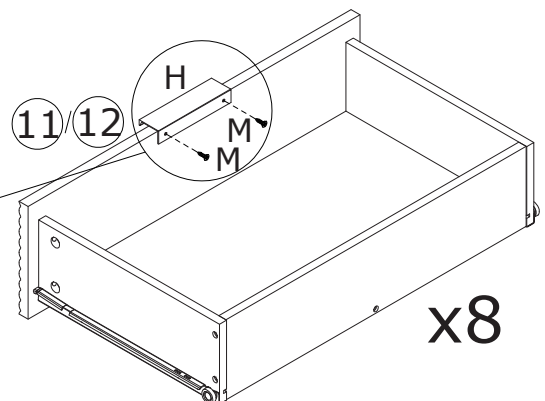

			
Gently screw cam bolt into the threaded anchor.	Insert the wood dowel halfway into hole.	Arrow must face hole	Screw the camlock firmly into locked position.

2

Only 1 pc-No.4 panel, please screwed bolt A and fix runner on one side of No. 5 panel then turn to another side to screw bolt A and fix runner.

- A x 6 
- D x 24 
- CL x 4 
- CR x 4 

3

4

5

6

7

8

9

10

11

- B x 40

- D x 48

- F x 40

- H x 8

- M x 16

- DL x 8