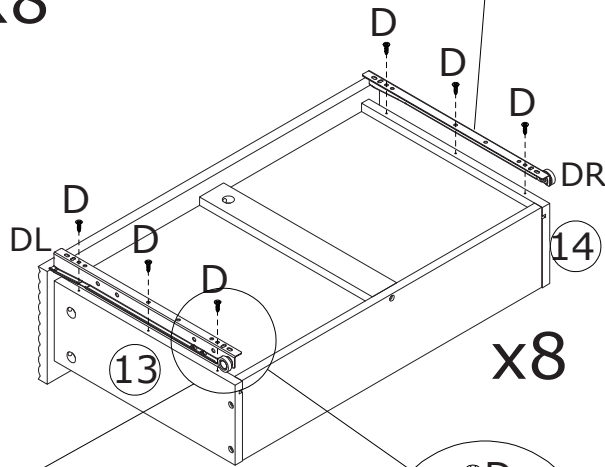

			
Gently screw cam bolt into the threaded anchor.	Insert the wood dowel halfway into hole.	Arrow must face hole	Screw the camlock firmly into locked position.

2

Only 1 pc-No.4 panel, please screwed bolt A and fix runner on one side of No. 5 panel then turn to another side to screw bolt A and fix runner.

- A x 6 
- D x 24 
- CL x 4 
- CR x 4 

3

4

5

6

7

8

9

10

11

- B x 40

- D x 48

- F x 40

- H x 8

- M x 16

- DL x 8

- DR x 8

12