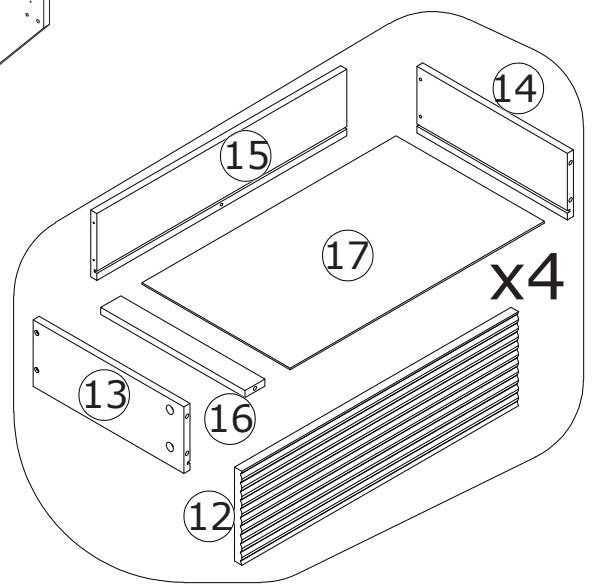

Installation instruction

Parts and Operation Elements

			
① 1 pc	② 1 pc	③ 1 pc	④ 1 pc
			
⑤ 2 pcs	⑥ 2 pcs	⑦ 2 pcs	⑧ 4 pcs
			
⑨ 1 pc	⑩ 1 pc	⑪ 8 pcs	⑫ 8 pcs
			
⑬ 8 pcs	⑭ 8 pcs	⑮ 8 pcs	⑯ 8 pcs
			
⑰ 8 pcs			

Hardware

							
A	58+4 pcs	B	58+4 pcs	C	18 pcs	D	96+4 pcs
							
E	16+2 pcs	F	42+4 pcs	G	2 pcs	H	8 pcs
							
J	2 pcs	K	2 pcs	L	16+2 pcs	M	16+2 pcs
							
CL	8 pcs	CR	8 pcs	DL	8 pcs	DR	8 pcs

SPARE BAG
THE SPARE BAG INCLUDED EXTRA HARDWARE FOR DAMAGED
OR MISSING SMALL HARDWARE WHILE YOU ARE ASSEMBLING

			
Gently screw cam bolt into the threaded anchor.	Insert the wood dowel halfway into hole.	Arrow must face hole	Screw the camlock firmly into locked position.

2

Only 1 pc-No.4 panel, please screwed bolt A and fix runner on one side of No. 5 panel then turn to another side to screw bolt A and fix runner.

- DR x 8

12