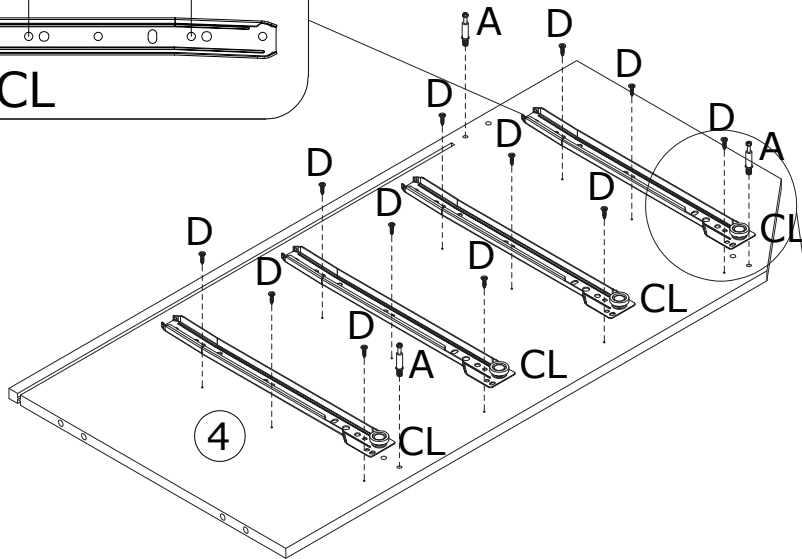

Installation instruction

Parts and Operation Elements

			
① 1 pc	② 1 pc	③ 1 pc	④ 1 pc
			
⑤ 2 pcs	⑥ 2 pcs	⑦ 2 pcs	⑧ 4 pcs
			
⑨ 1 pc	⑩ 1 pc	⑪ 8 pcs	⑫ 8 pcs
			
⑬ 8 pcs	⑭ 8 pcs	⑮ 8 pcs	⑯ 8 pcs
			
⑰ 8 pcs			

Hardware

							
A	58+4 pcs	B	58+4 pcs	C	18 pcs	D	96+4 pcs
							
E	16+2 pcs	F	42+4 pcs	G	2 pcs	H	8 pcs
							
J	2 pcs	K	2 pcs	L	16+2 pcs	M	16+2 pcs
							
CL	8 pcs	CR	8 pcs	DL	8 pcs	DR	8 pcs

SPARE BAG
THE SPARE BAG INCLUDED EXTRA HARDWARE FOR DAMAGED
OR MISSING SMALL HARDWARE WHILE YOU ARE ASSEMBLING

			
Gently screw cam bolt into the threaded anchor.	Insert the wood dowel halfway into hole.	Arrow must face hole	Screw the camlock firmly into locked position.

2

Only 1 pc-No.4 panel, please screwed bolt A and fix runner on one side of No. 5 panel then turn to another side to screw bolt A and fix runner.

- A x 6 
- D x 24 
- CL x 4 
- CR x 4 

3

4

5

6

7

8

9