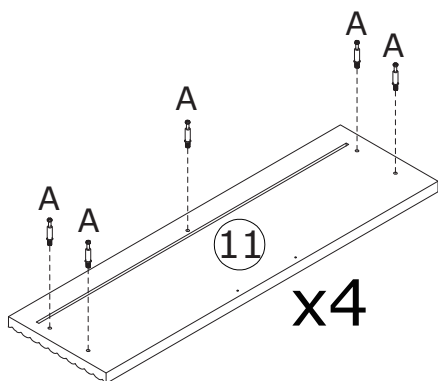

			
Gently screw cam bolt into the threaded anchor.	Insert the wood dowel halfway into hole.	Arrow must face hole	Screw the camlock firmly into locked position.

2

Only 1 pc-No.4 panel, please screwed bolt A and fix runner on one side of No. 5 panel then turn to another side to screw bolt A and fix runner.

- A x 6 
- D x 24 
- CL x 4 
- CR x 4 

3

4

5

6

7

8

9

10

11

- B x 40

- D x 48

- F x 40

- H x 8

- M x 16

- DL x 8