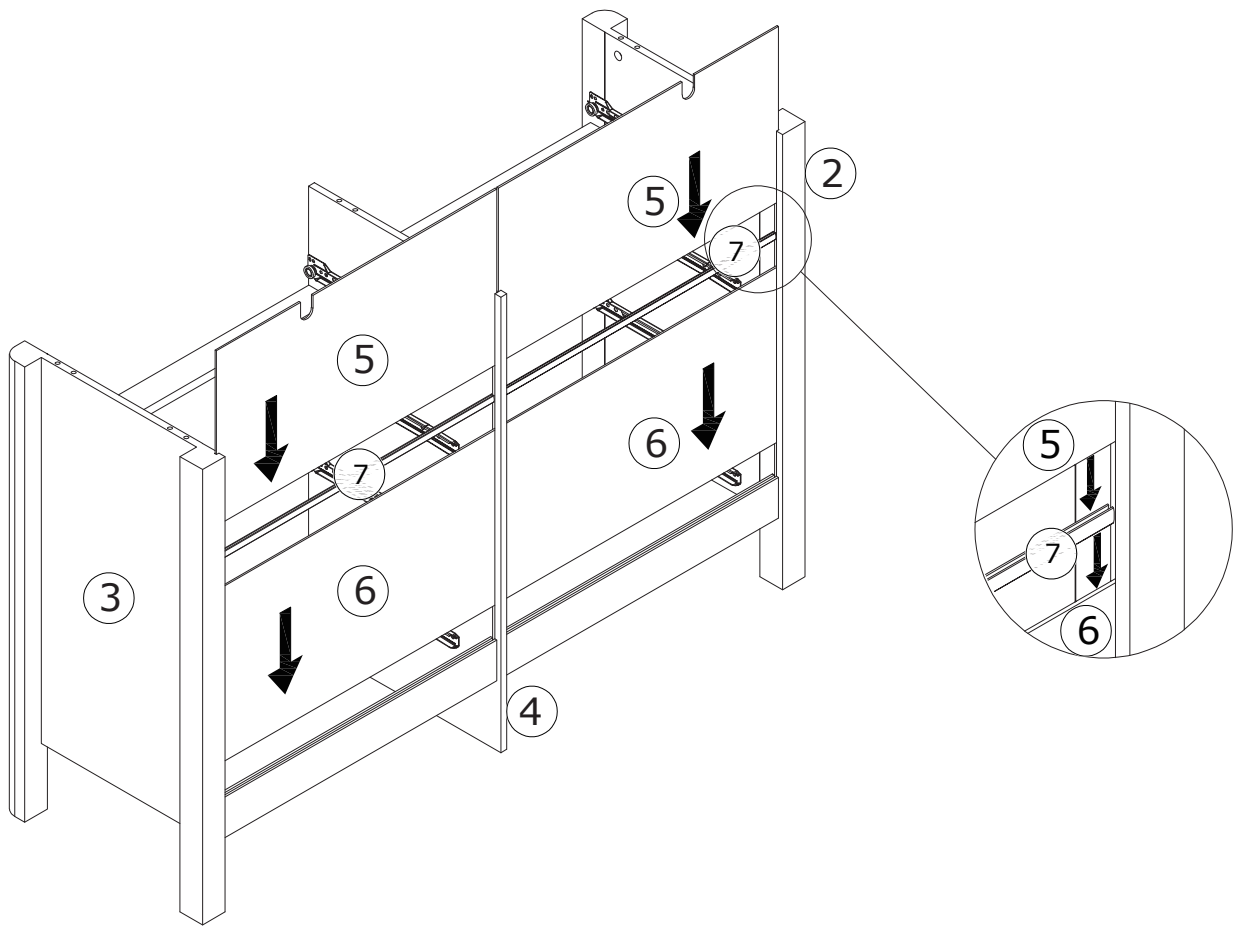

			
Gently screw cam bolt into the threaded anchor.	Insert the wood dowel halfway into hole.	Arrow must face hole	Screw the camlock firmly into locked position.

2

Only 1 pc-No.4 panel, please screwed bolt A and fix runner on one side of No. 5 panel then turn to another side to screw bolt A and fix runner.

- A x 6 
- D x 24 
- CL x 4 
- CR x 4 

3

4

5

6

7

8

9

10

11

- B x 40

- D x 48

- F x 40

- H x 8

- M x 16

- DL x 8