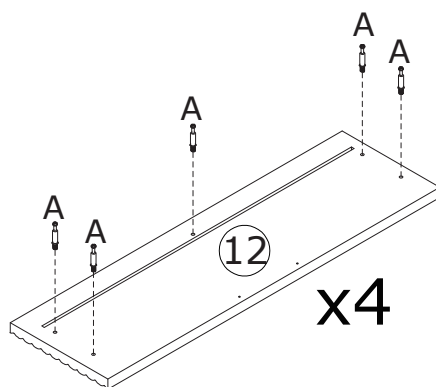

			
Gently screw cam bolt into the threaded anchor.	Insert the wood dowel halfway into hole.	Arrow must face hole	Screw the camlock firmly into locked position.

2

Only 1 pc-No.4 panel, please screwed bolt A and fix runner on one side of No. 5 panel then turn to another side to screw bolt A and fix runner.

- A x 6 
- D x 24 
- CL x 4 
- CR x 4 

3

4

5

6

7

8

9

10

11

- B x 40

- D x 48

- F x 40

- H x 8

- M x 16

- DL x 8