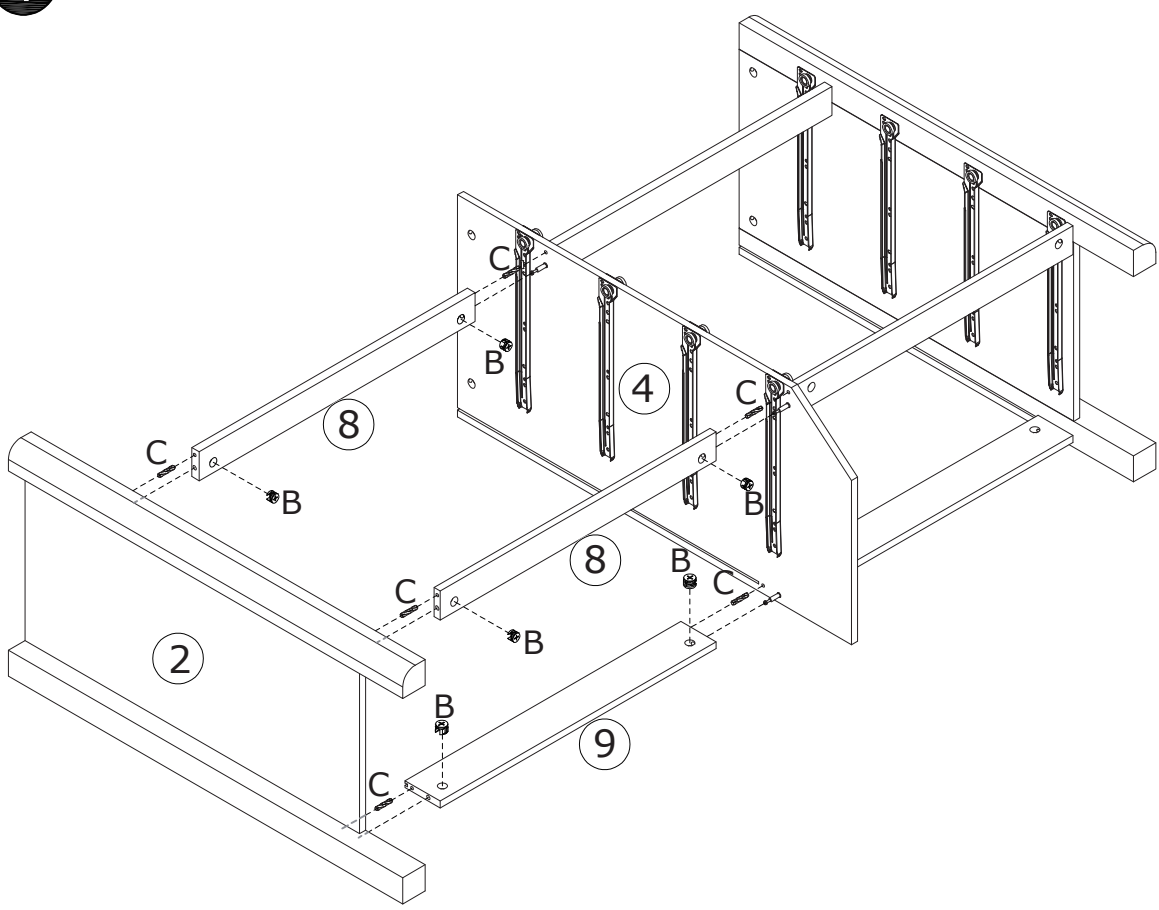

			
Gently screw cam bolt into the threaded anchor.	Insert the wood dowel halfway into hole.	Arrow must face hole	Screw the camlock firmly into locked position.

2

Only 1 pc-No.4 panel, please screwed bolt A and fix runner on one side of No. 5 panel then turn to another side to screw bolt A and fix runner.

- A x 6 
- D x 24 
- CL x 4 
- CR x 4 

3

4

5

6

7

8

9

10

11

- B x 40

- D x 48

- F x 40

- H x 8

- M x 16

- DL x 8