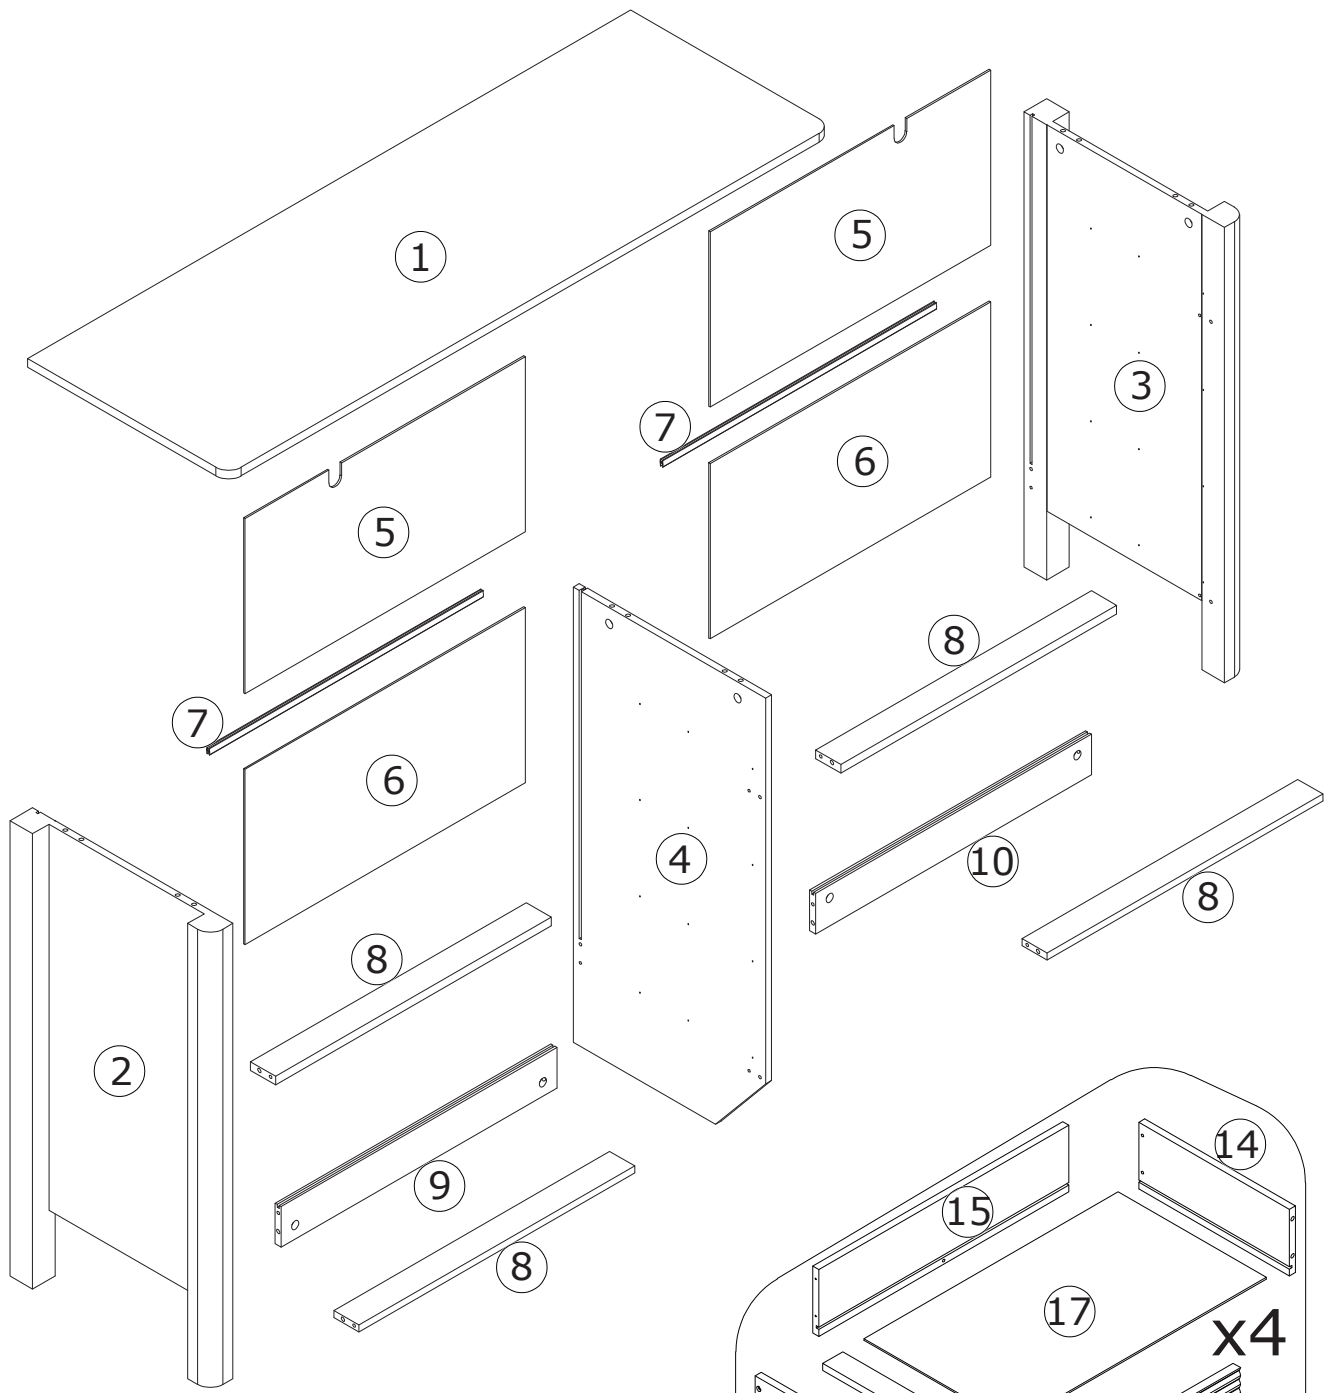

Installation instruction

Parts and Operation Elements

			
① 1 pc	② 1 pc	③ 1 pc	④ 1 pc
			
⑤ 2 pcs	⑥ 2 pcs	⑦ 2 pcs	⑧ 4 pcs
			
⑨ 1 pc	⑩ 1 pc	⑪ 8 pcs	⑫ 8 pcs
			
⑬ 8 pcs	⑭ 8 pcs	⑮ 8 pcs	⑯ 8 pcs
			
⑰ 8 pcs			

Hardware

							
A	58+4 pcs	B	58+4 pcs	C	18 pcs	D	96+4 pcs
							
E	16+2 pcs	F	42+4 pcs	G	2 pcs	H	8 pcs
							
J	2 pcs	K	2 pcs	L	16+2 pcs	M	16+2 pcs
							
CL	8 pcs	CR	8 pcs	DL	8 pcs	DR	8 pcs

SPARE BAG
THE SPARE BAG INCLUDED EXTRA HARDWARE FOR DAMAGED
OR MISSING SMALL HARDWARE WHILE YOU ARE ASSEMBLING

			
Gently screw cam bolt into the threaded anchor.	Insert the wood dowel halfway into hole.	Arrow must face hole	Screw the camlock firmly into locked position.

2

Only 1 pc-No.4 panel, please screwed bolt A and fix runner on one side of No. 5 panel then turn to another side to screw bolt A and fix runner.

10

11

- B x 40

- D x 48

- F x 40

- H x 8

- M x 16

- DL x 8