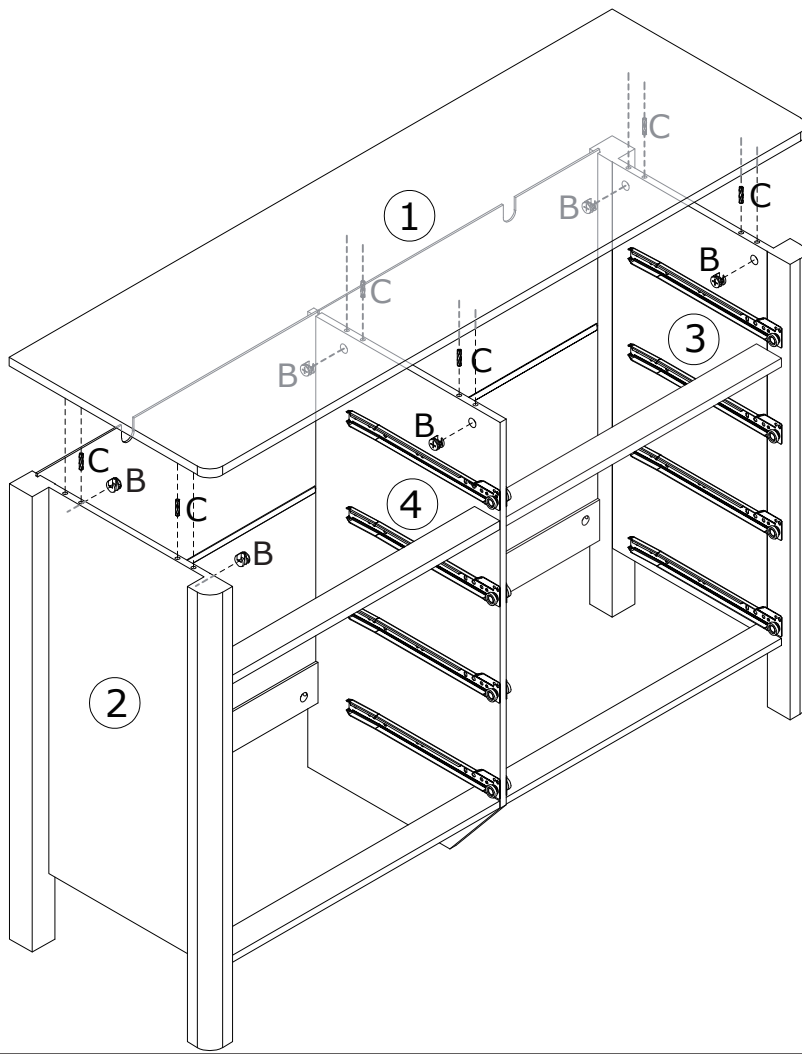

			
Gently screw cam bolt into the threaded anchor.	Insert the wood dowel halfway into hole.	Arrow must face hole	Screw the camlock firmly into locked position.

2

Only 1 pc-No.4 panel, please screwed bolt A and fix runner on one side of No. 5 panel then turn to another side to screw bolt A and fix runner.

- A x 6 
- D x 24 
- CL x 4 
- CR x 4 

3

4

5

6

7

8

9

10

11

- B x 40

- D x 48

- F x 40

- H x 8

- M x 16

- DL x 8