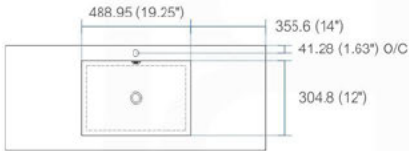

SINK

NOTE: DIMENSIONS AND TECHNICAL DETAILS ARE SUBJECT TO CHANGE WITHOUT NOTICE

Dimensions:	width	length	height	depth
inches	16.0"	16.0"	4.0"	3.38"
mm	406.4	406.4	101.6	85.73

Dimensions:	width	length	height	depth
inches	18.0"	10.25"	4.0"	3.38"
mm	457.2	257.18	101.6	85.73

Dimensions:	width	length	height	depth
inches	23.63"	18.5"	4.0"	4.0"
mm	600.08	469.9	101.6	101.6

Dimensions:	width	length	height	depth
inches	29.5"	18.5"	4.0"	4.0"
mm	749.3	469.9	101.6	101.6

Dimensions:	width	length	height	depth
inches	35.75"	18.5"	4.0"	4.0"
mm	908.05	469.9	101.6	101.6

Dimensions:	width	length	height	depth
inches	39.5"	18.5"	4.0"	4.0"
mm	1003.3	469.9	101.6	101.6

Dimensions:	width	length	height	depth
inches	47.25"	18.5"	4.0"	4.0"
mm	1200.15	469.9	101.6	101.6

Dimensions:	width	length	height	depth
inches	59"	18.5"	4.0"	4.0"
mm	1498.6	469.9	101.6	101.6

Dimensions:	width	length	height	depth
inches	59"	18.5"	4.0"	3.75"
mm	1498.6	469.9	101.6	95.25

Dimensions:	width	length	height	depth
inches	71.63"	18.5"	4.0"	4.0"
mm	1819.28	469.9	101.6	101.6

Dimensions:	width	length	height	depth
inches	79"	18.5"	4.0"	4.0"
mm	2006.6	469.9	101.6	101.6