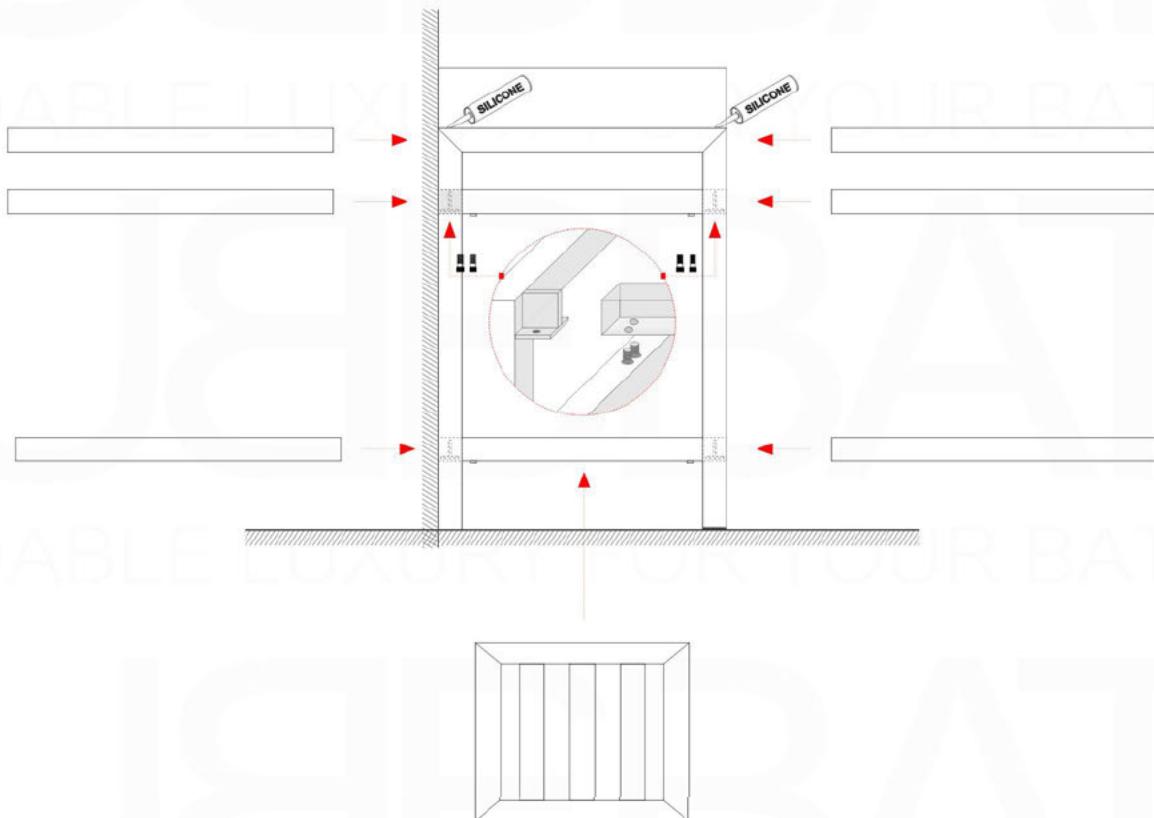

Dimensions:	width	length	height	depth
inches	18.0"	10.25"	4.0"	3.38"
mm	457.2	257.18	101.6	85.73

Dimensions:	width	length	height	depth
inches	23.63"	18.5"	4.0"	4.0"
mm	600.08	469.9	101.6	101.6

Dimensions:	width	length	height	depth
inches	29.5"	18.5"	4.0"	4.0"
mm	749.3	469.9	101.6	101.6

Dimensions:	width	length	height	depth
inches	35.75"	18.5"	4.0"	4.0"
mm	908.05	469.9	101.6	101.6

Dimensions:	width	length	height	depth
inches	39.5"	18.5"	4.0"	4.0"
mm	1003.3	469.9	101.6	101.6

Dimensions:	width	length	height	depth
inches	47.25"	18.5"	4.0"	4.0"
mm	1200.15	469.9	101.6	101.6

Dimensions:	width	length	height	depth
inches	59"	18.5"	4.0"	4.0"
mm	1498.6	469.9	101.6	101.6

Dimensions:	width	length	height	depth
inches	59"	18.5"	4.0"	3.75"
mm	1498.6	469.9	101.6	95.25

Dimensions:	width	length	height	depth
inches	71.63"	18.5"	4.0"	4.0"
mm	1819.28	469.9	101.6	101.6

Dimensions:	width	length	height	depth
inches	79"	18.5"	4.0"	4.0"
mm	2006.6	469.9	101.6	101.6

How to Install a Cisco Vanity INSTALLATION GUIDE

Tools Required for Assembly

Vanity Installation

1. Remove the plastic protective film.
2. Install all the Parts of the Cabinet.
3. Add a dap of silicone to the corners of the TOP of the Cabinet.
4. Gently position and align Counter top Sink onto Vanity.