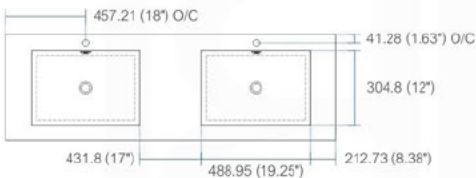

SINK

NOTE: DIMENSIONS AND TECHNICAL DETAILS ARE SUBJECT TO CHANGE WITHOUT NOTICE

Dimensions:	width	length	height	depth
inches	16.0"	16.0"	4.0"	3.38"
mm	406.4	406.4	101.6	85.73

Dimensions:	width	length	height	depth
inches	18.0"	10.25"	4.0"	3.38"
mm	457.2	257.18	101.6	85.73

Dimensions:	width	length	height	depth
inches	23.63"	18.5"	4.0"	4.0"
mm	600.08	469.9	101.6	101.6

Dimensions:	width	length	height	depth
inches	29.5"	18.5"	4.0"	4.0"
mm	749.3	469.9	101.6	101.6

Dimensions:	width	length	height	depth
inches	35.75"	18.5"	4.0"	4.0"
mm	908.05	469.9	101.6	101.6

Dimensions:	width	length	height	depth
inches	39.5"	18.5"	4.0"	4.0"
mm	1003.3	469.9	101.6	101.6

Dimensions:	width	length	height	depth
inches	47.25"	18.5"	4.0"	4.0"
mm	1200.15	469.9	101.6	101.6

Dimensions:	width	length	height	depth
inches	59"	18.5"	4.0"	4.0"
mm	1498.6	469.9	101.6	101.6

Dimensions:	width	length	height	depth
inches	59"	18.5"	4.0"	3.75"
mm	1498.6	469.9	101.6	95.25

Dimensions:	width	length	height	depth
inches	71.63"	18.5"	4.0"	4.0"
mm	1819.28	469.9	101.6	101.6

Dimensions:	width	length	height	depth
inches	79"	18.5"	4.0"	4.0"
mm	2006.6	469.9	101.6	101.6