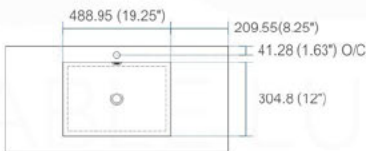

SINK

NOTE: DIMENSIONS AND TECHNICAL DETAILS ARE SUBJECT TO CHANGE WITHOUT NOTICE

Dimensions:	width	length	height	depth
inches	16.0"	16.0"	4.0"	3.38"
mm	406.4	406.4	101.6	85.73

Dimensions:	width	length	height	depth
inches	18.0"	10.25"	4.0"	3.38"
mm	457.2	257.18	101.6	85.73

Dimensions:	width	length	height	depth
inches	23.63"	18.5"	4.0"	4.0"
mm	600.08	469.9	101.6	101.6

Dimensions:	width	length	height	depth
inches	29.5"	18.5"	4.0"	4.0"
mm	749.3	469.9	101.6	101.6

Dimensions:	width	length	height	depth
inches	35.75"	18.5"	4.0"	4.0"
mm	908.05	469.9	101.6	101.6

Dimensions:	width	length	height	depth
inches	39.5"	18.5"	4.0"	4.0"
mm	1003.3	469.9	101.6	101.6

Dimensions:	width	length	height	depth
inches	47.25"	18.5"	4.0"	4.0"
mm	1200.15	469.9	101.6	101.6

Dimensions:	width	length	height	depth
inches	59"	18.5"	4.0"	4.0"
mm	1498.6	469.9	101.6	101.6

Dimensions:	width	length	height	depth
inches	59"	18.5"	4.0"	3.75"
mm	1498.6	469.9	101.6	95.25

Dimensions:	width	length	height	depth
inches	71.63"	18.5"	4.0"	4.0"
mm	1819.28	469.9	101.6	101.6

Dimensions:	width	length	height	depth
inches	79"	18.5"	4.0"	4.0"
mm	2006.6	469.9	101.6	101.6