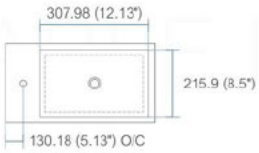

SINK

NOTE: DIMENSIONS AND TECHNICAL DETAILS ARE SUBJECT TO CHANGE WITHOUT NOTICE

Dimensions:	width	length	height	depth
inches	16.0"	16.0"	4.0"	3.38"
mm	406.4	406.4	101.6	85.73

Dimensions:	width	length	height	depth
inches	18.0"	10.25"	4.0"	3.38"
mm	457.2	257.18	101.6	85.73

Dimensions:	width	length	height	depth
inches	23.63"	18.5"	4.0"	4.0"
mm	600.08	469.9	101.6	101.6

Dimensions:	width	length	height	depth
inches	29.5"	18.5"	4.0"	4.0"
mm	749.3	469.9	101.6	101.6

Dimensions:	width	length	height	depth
inches	35.75"	18.5"	4.0"	4.0"
mm	908.05	469.9	101.6	101.6

Dimensions:	width	length	height	depth
inches	39.5"	18.5"	4.0"	4.0"
mm	1003.3	469.9	101.6	101.6

Dimensions:	width	length	height	depth
inches	47.25"	18.5"	4.0"	4.0"
mm	1200.15	469.9	101.6	101.6

Dimensions:	width	length	height	depth
inches	59"	18.5"	4.0"	4.0"
mm	1498.6	469.9	101.6	101.6

Dimensions:	width	length	height	depth
inches	59"	18.5"	4.0"	3.75"
mm	1498.6	469.9	101.6	95.25

Dimensions:	width	length	height	depth
inches	71.63"	18.5"	4.0"	4.0"
mm	1819.28	469.9	101.6	101.6

Dimensions:	width	length	height	depth
inches	79"	18.5"	4.0"	4.0"
mm	2006.6	469.9	101.6	101.6