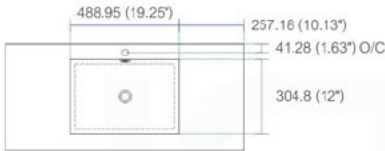

SINK

NOTE: DIMENSIONS AND TECHNICAL DETAILS ARE SUBJECT TO CHANGE WITHOUT NOTICE

Dimensions:	width	length	height	depth
inches	16.0"	16.0"	4.0"	3.38"
mm	406.4	406.4	101.6	85.73

Dimensions:	width	length	height	depth
inches	18.0"	10.25"	4.0"	3.38"
mm	457.2	257.18	101.6	85.73

Dimensions:	width	length	height	depth
inches	23.63"	18.5"	4.0"	4.0"
mm	600.08	469.9	101.6	101.6

Dimensions:	width	length	height	depth
inches	29.5"	18.5"	4.0"	4.0"
mm	749.3	469.9	101.6	101.6

Dimensions:	width	length	height	depth
inches	35.75"	18.5"	4.0"	4.0"
mm	908.05	469.9	101.6	101.6

Dimensions:	width	length	height	depth
inches	39.5"	18.5"	4.0"	4.0"
mm	1003.3	469.9	101.6	101.6

Dimensions:	width	length	height	depth
inches	47.25"	18.5"	4.0"	4.0"
mm	1200.15	469.9	101.6	101.6

Dimensions:	width	length	height	depth
inches	59"	18.5"	4.0"	4.0"
mm	1498.6	469.9	101.6	101.6

Dimensions:	width	length	height	depth
inches	59"	18.5"	4.0"	3.75"
mm	1498.6	469.9	101.6	95.25

Dimensions:	width	length	height	depth
inches	71.63"	18.5"	4.0"	4.0"
mm	1819.28	469.9	101.6	101.6

Dimensions:	width	length	height	depth
inches	79"	18.5"	4.0"	4.0"
mm	2006.6	469.9	101.6	101.6