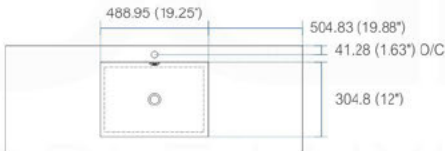

SINK

NOTE: DIMENSIONS AND TECHNICAL DETAILS ARE SUBJECT TO CHANGE WITHOUT NOTICE

Dimensions:	width	length	height	depth
inches	16.0"	16.0"	4.0"	3.38"
mm	406.4	406.4	101.6	85.73

Dimensions:	width	length	height	depth
inches	18.0"	10.25"	4.0"	3.38"
mm	457.2	257.18	101.6	85.73

Dimensions:	width	length	height	depth
inches	23.63"	18.5"	4.0"	4.0"
mm	600.08	469.9	101.6	101.6

Dimensions:	width	length	height	depth
inches	29.5"	18.5"	4.0"	4.0"
mm	749.3	469.9	101.6	101.6

Dimensions:	width	length	height	depth
inches	35.75"	18.5"	4.0"	4.0"
mm	908.05	469.9	101.6	101.6

Dimensions:	width	length	height	depth
inches	39.5"	18.5"	4.0"	4.0"
mm	1003.3	469.9	101.6	101.6

Dimensions:	width	length	height	depth
inches	47.25"	18.5"	4.0"	4.0"
mm	1200.15	469.9	101.6	101.6

Dimensions:	width	length	height	depth
inches	59"	18.5"	4.0"	4.0"
mm	1498.6	469.9	101.6	101.6

Dimensions:	width	length	height	depth
inches	59"	18.5"	4.0"	3.75"
mm	1498.6	469.9	101.6	95.25

Dimensions:	width	length	height	depth
inches	71.63"	18.5"	4.0"	4.0"
mm	1819.28	469.9	101.6	101.6

Dimensions:	width	length	height	depth
inches	79"	18.5"	4.0"	4.0"
mm	2006.6	469.9	101.6	101.6