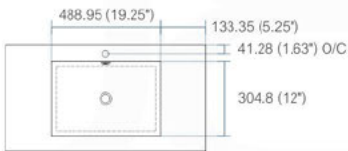

SINK

NOTE: DIMENSIONS AND TECHNICAL DETAILS ARE SUBJECT TO CHANGE WITHOUT NOTICE

Dimensions:	width	length	height	depth
inches	16.0"	16.0"	4.0"	3.38"
mm	406.4	406.4	101.6	85.73

Dimensions:	width	length	height	depth
inches	18.0"	10.25"	4.0"	3.38"
mm	457.2	257.18	101.6	85.73

Dimensions:	width	length	height	depth
inches	23.63"	18.5"	4.0"	4.0"
mm	600.08	469.9	101.6	101.6

Dimensions:	width	length	height	depth
inches	29.5"	18.5"	4.0"	4.0"
mm	749.3	469.9	101.6	101.6

Dimensions:	width	length	height	depth
inches	35.75"	18.5"	4.0"	4.0"
mm	908.05	469.9	101.6	101.6

Dimensions:	width	length	height	depth
inches	39.5"	18.5"	4.0"	4.0"
mm	1003.3	469.9	101.6	101.6

Dimensions:	width	length	height	depth
inches	47.25"	18.5"	4.0"	4.0"
mm	1200.15	469.9	101.6	101.6

Dimensions:	width	length	height	depth
inches	59"	18.5"	4.0"	4.0"
mm	1498.6	469.9	101.6	101.6

Dimensions:	width	length	height	depth
inches	59"	18.5"	4.0"	3.75"
mm	1498.6	469.9	101.6	95.25

Dimensions:	width	length	height	depth
inches	71.63"	18.5"	4.0"	4.0"
mm	1819.28	469.9	101.6	101.6

Dimensions:	width	length	height	depth
inches	79"	18.5"	4.0"	4.0"
mm	2006.6	469.9	101.6	101.6