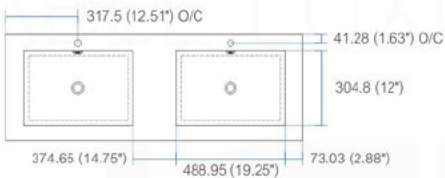

SINK

NOTE: DIMENSIONS AND TECHNICAL DETAILS ARE SUBJECT TO CHANGE WITHOUT NOTICE

Dimensions:	width	length	height	depth
inches	16.0"	16.0"	4.0"	3.38"
mm	406.4	406.4	101.6	85.73

Dimensions:	width	length	height	depth
inches	18.0"	10.25"	4.0"	3.38"
mm	457.2	257.18	101.6	85.73

Dimensions:	width	length	height	depth
inches	23.63"	18.5"	4.0"	4.0"
mm	600.08	469.9	101.6	101.6

Dimensions:	width	length	height	depth
inches	29.5"	18.5"	4.0"	4.0"
mm	749.3	469.9	101.6	101.6

Dimensions:	width	length	height	depth
inches	35.75"	18.5"	4.0"	4.0"
mm	908.05	469.9	101.6	101.6

Dimensions:	width	length	height	depth
inches	39.5"	18.5"	4.0"	4.0"
mm	1003.3	469.9	101.6	101.6

Dimensions:	width	length	height	depth
inches	47.25"	18.5"	4.0"	4.0"
mm	1200.15	469.9	101.6	101.6

Dimensions:	width	length	height	depth
inches	59"	18.5"	4.0"	4.0"
mm	1498.6	469.9	101.6	101.6

Dimensions:	width	length	height	depth
inches	59"	18.5"	4.0"	3.75"
mm	1498.6	469.9	101.6	95.25

Dimensions:	width	length	height	depth
inches	71.63"	18.5"	4.0"	4.0"
mm	1819.28	469.9	101.6	101.6

Dimensions:	width	length	height	depth
inches	79"	18.5"	4.0"	4.0"
mm	2006.6	469.9	101.6	101.6