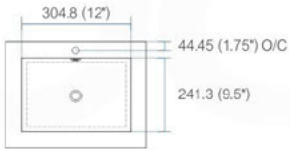

SINK

NOTE: DIMENSIONS AND TECHNICAL DETAILS ARE SUBJECT TO CHANGE WITHOUT NOTICE

Dimensions:	width	length	height	depth
inches	16.0"	16.0"	4.0"	3.38"
mm	406.4	406.4	101.6	85.73

Dimensions:	width	length	height	depth
inches	18.0"	10.25"	4.0"	3.38"
mm	457.2	257.18	101.6	85.73

Dimensions:	width	length	height	depth
inches	23.63"	18.5"	4.0"	4.0"
mm	600.08	469.9	101.6	101.6

Dimensions:	width	length	height	depth
inches	29.5"	18.5"	4.0"	4.0"
mm	749.3	469.9	101.6	101.6

Dimensions:	width	length	height	depth
inches	35.75"	18.5"	4.0"	4.0"
mm	908.05	469.9	101.6	101.6

Dimensions:	width	length	height	depth
inches	39.5"	18.5"	4.0"	4.0"
mm	1003.3	469.9	101.6	101.6

Dimensions:	width	length	height	depth
inches	47.25"	18.5"	4.0"	4.0"
mm	1200.15	469.9	101.6	101.6

Dimensions:	width	length	height	depth
inches	59"	18.5"	4.0"	4.0"
mm	1498.6	469.9	101.6	101.6

Dimensions:	width	length	height	depth
inches	59"	18.5"	4.0"	3.75"
mm	1498.6	469.9	101.6	95.25

Dimensions:	width	length	height	depth
inches	71.63"	18.5"	4.0"	4.0"
mm	1819.28	469.9	101.6	101.6

Dimensions:	width	length	height	depth
inches	79"	18.5"	4.0"	4.0"
mm	2006.6	469.9	101.6	101.6