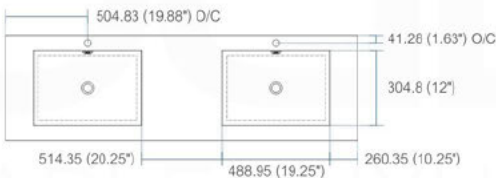

NOTE: DIMENSIONS AND TECHNICAL DETAILS ARE SUBJECT TO CHANGE WITHOUT NOTICE

SINK

NOTE: DIMENSIONS AND TECHNICAL DETAILS ARE SUBJECT TO CHANGE WITHOUT NOTICE

Dimensions:	width	length	height	depth
inches	16.0"	16.0"	4.0"	3.38"
mm	406.4	406.4	101.6	85.73

Dimensions:	width	length	height	depth
inches	18.0"	10.25"	4.0"	3.38"
mm	457.2	257.18	101.6	85.73

Dimensions:	width	length	height	depth
inches	23.63"	18.5"	4.0"	4.0"
mm	600.08	469.9	101.6	101.6

Dimensions:	width	length	height	depth
inches	29.5"	18.5"	4.0"	4.0"
mm	749.3	469.9	101.6	101.6

Dimensions:	width	length	height	depth
inches	35.75"	18.5"	4.0"	4.0"
mm	908.05	469.9	101.6	101.6

Dimensions:	width	length	height	depth
inches	39.5"	18.5"	4.0"	4.0"
mm	1003.3	469.9	101.6	101.6

Dimensions:	width	length	height	depth
inches	47.25"	18.5"	4.0"	4.0"
mm	1200.15	469.9	101.6	101.6

Dimensions:	width	length	height	depth
inches	59"	18.5"	4.0"	4.0"
mm	1498.6	469.9	101.6	101.6

Dimensions:	width	length	height	depth
inches	59"	18.5"	4.0"	3.75"
mm	1498.6	469.9	101.6	95.25

Dimensions:	width	length	height	depth
inches	71.63"	18.5"	4.0"	4.0"
mm	1819.28	469.9	101.6	101.6