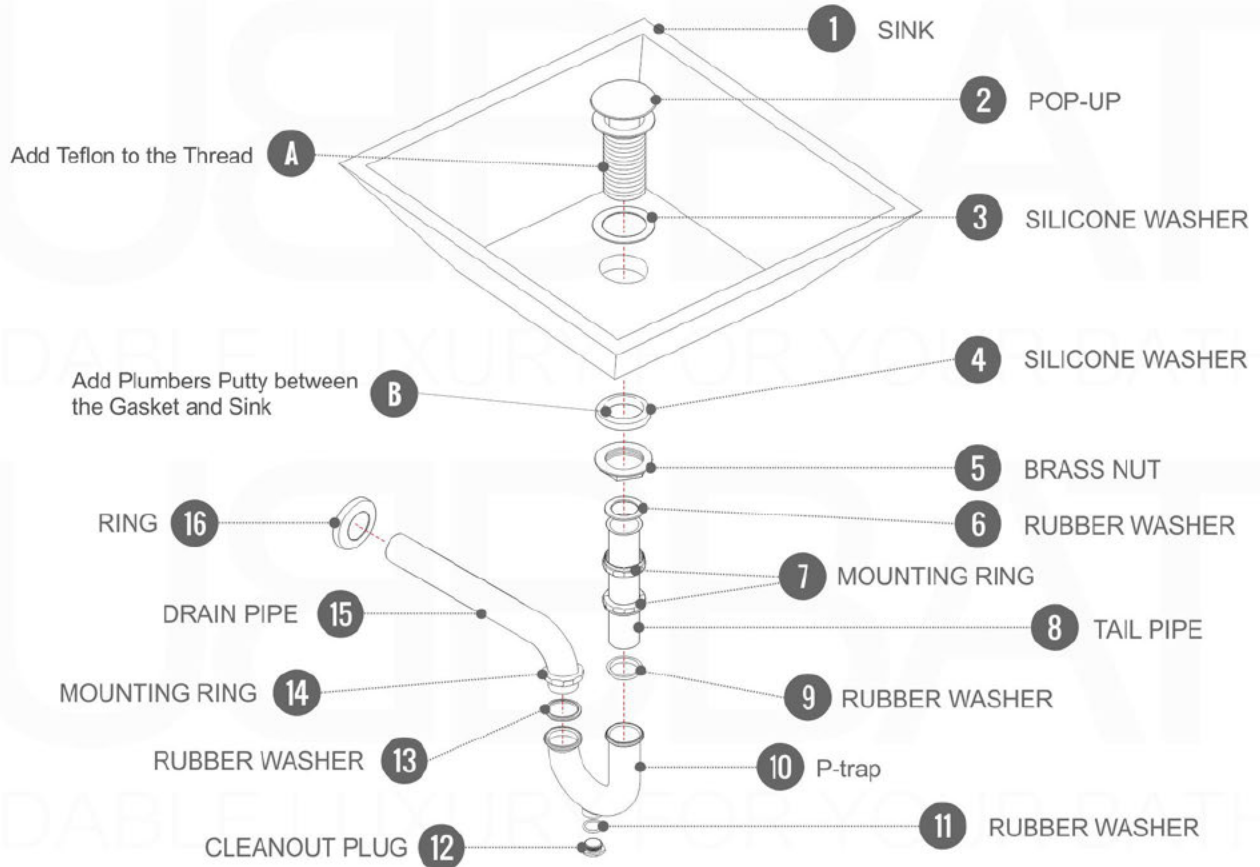

Dimensions:	width	length	height	depth
inches	35.75"	18.5"	4.0"	4.0"
mm	908.05	469.9	101.6	101.6

Dimensions:	width	length	height	depth
inches	39.5"	18.5"	4.0"	4.0"
mm	1003.3	469.9	101.6	101.6

Dimensions:	width	length	height	depth
inches	47.25"	18.5"	4.0"	4.0"
mm	1200.15	469.9	101.6	101.6

Dimensions:	width	length	height	depth
inches	59"	18.5"	4.0"	4.0"
mm	1498.6	469.9	101.6	101.6

Dimensions:	width	length	height	depth
inches	59"	18.5"	4.0"	3.75"
mm	1498.6	469.9	101.6	95.25

Dimensions:	width	length	height	depth
inches	71.63"	18.5"	4.0"	4.0"
mm	1819.28	469.9	101.6	101.6

Dimensions:	width	length	height	depth
inches	79"	18.5"	4.0"	4.0"
mm	2006.6	469.9	101.6	101.6

How to Install a Cisco Vanity INSTALLATION GUIDE

Tools Required for Assembly

Vanity Installation

1. Remove the plastic protective film.
2. Install all the Parts of the Cabinet.
3. Add a dap of silicone to the corners of the TOP of the Cabinet.
4. Gently position and align Counter top Sink onto Vanity.

Pop-Up / P-trap Installation Instructions

INSTALLATION GUIDE

FOR SINKS WITHOUT OVERFLOW
#SKU: P101N / P102N

OR

FOR SINKS WITHOUT OVERFLOW
#SKU: P101 / P102