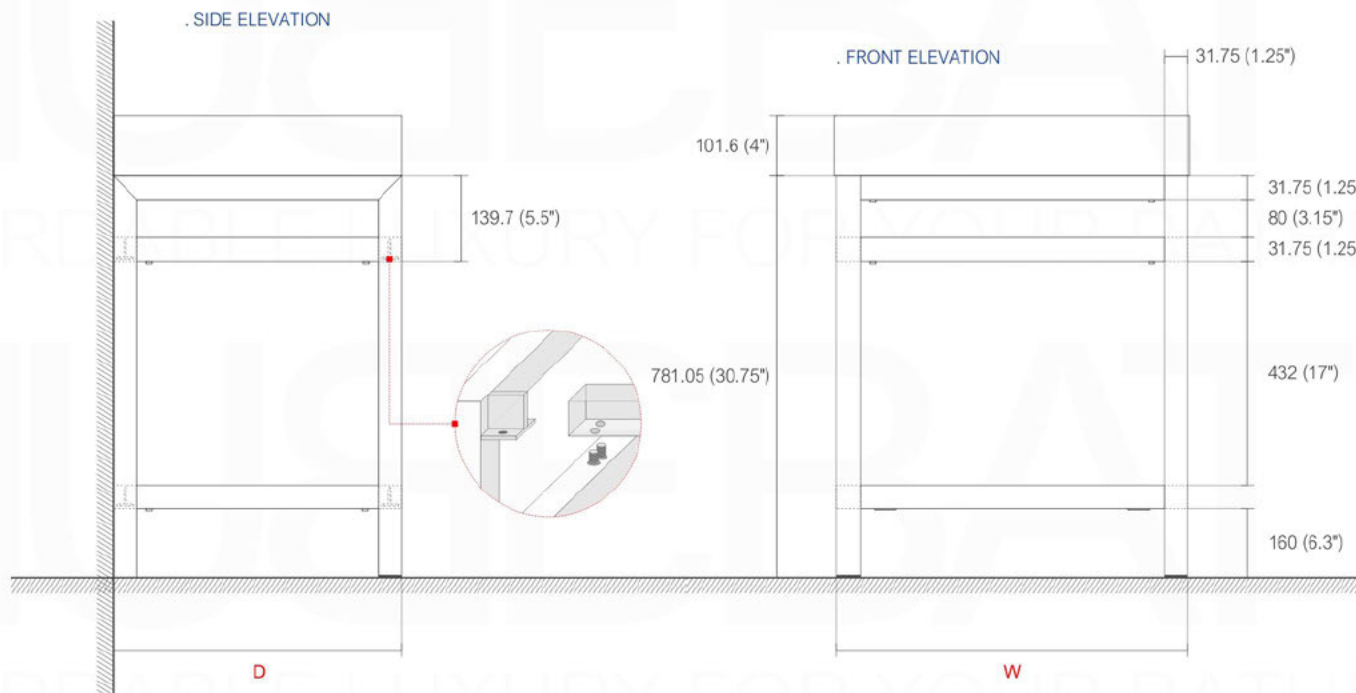

STAINLESS STEEL VANITY

Dimensions inches:		
width	depth	height
16	16	30.75
23.5	18.5	30.75
29.25	18.5	30.75
35.5	18.5	30.75
39.25	18.5	30.75
47	18.5	30.75
58.75	18.5	30.75
58.75	18.5	30.75

Dimensions mm:		
width	depth	height
406.4	406.4	781.05
597	469.9	781.05
743	469.9	781.05
902	469.9	781.05
997	469.9	781.05
1194	469.9	781.05
1492	469.9	781.05
1492	469.9	781.05

Dimensions:	width	length	height	depth
inches	18.0"	10.25"	4.0"	3.38"
mm	457.2	257.18	101.6	85.73

Dimensions:	width	length	height	depth
inches	23.63"	18.5"	4.0"	4.0"
mm	600.08	469.9	101.6	101.6

Dimensions:	width	length	height	depth
inches	29.5"	18.5"	4.0"	4.0"
mm	749.3	469.9	101.6	101.6

Dimensions:	width	length	height	depth
inches	35.75"	18.5"	4.0"	4.0"
mm	908.05	469.9	101.6	101.6

Dimensions:	width	length	height	depth
inches	39.5"	18.5"	4.0"	4.0"
mm	1003.3	469.9	101.6	101.6

Dimensions:	width	length	height	depth
inches	47.25"	18.5"	4.0"	4.0"
mm	1200.15	469.9	101.6	101.6

Dimensions:	width	length	height	depth
inches	59"	18.5"	4.0"	4.0"
mm	1498.6	469.9	101.6	101.6

Dimensions:	width	length	height	depth
inches	59"	18.5"	4.0"	3.75"
mm	1498.6	469.9	101.6	95.25

Dimensions:	width	length	height	depth
inches	71.63"	18.5"	4.0"	4.0"
mm	1819.28	469.9	101.6	101.6