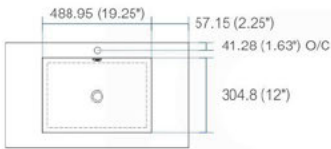

SINK

NOTE: DIMENSIONS AND TECHNICAL DETAILS ARE SUBJECT TO CHANGE WITHOUT NOTICE

Dimensions:	width	length	height	depth
inches	16.0"	16.0"	4.0"	3.38"
mm	406.4	406.4	101.6	85.73

Dimensions:	width	length	height	depth
inches	18.0"	10.25"	4.0"	3.38"
mm	457.2	257.18	101.6	85.73

Dimensions:	width	length	height	depth
inches	23.63"	18.5"	4.0"	4.0"
mm	600.08	469.9	101.6	101.6

Dimensions:	width	length	height	depth
inches	29.5"	18.5"	4.0"	4.0"
mm	749.3	469.9	101.6	101.6

Dimensions:	width	length	height	depth
inches	35.75"	18.5"	4.0"	4.0"
mm	908.05	469.9	101.6	101.6

Dimensions:	width	length	height	depth
inches	39.5"	18.5"	4.0"	4.0"
mm	1003.3	469.9	101.6	101.6

Dimensions:	width	length	height	depth
inches	47.25"	18.5"	4.0"	4.0"
mm	1200.15	469.9	101.6	101.6

Dimensions:	width	length	height	depth
inches	59"	18.5"	4.0"	4.0"
mm	1498.6	469.9	101.6	101.6

Dimensions:	width	length	height	depth
inches	59"	18.5"	4.0"	3.75"
mm	1498.6	469.9	101.6	95.25

Dimensions:	width	length	height	depth
inches	71.63"	18.5"	4.0"	4.0"
mm	1819.28	469.9	101.6	101.6

Dimensions:	width	length	height	depth
inches	79"	18.5"	4.0"	4.0"
mm	2006.6	469.9	101.6	101.6