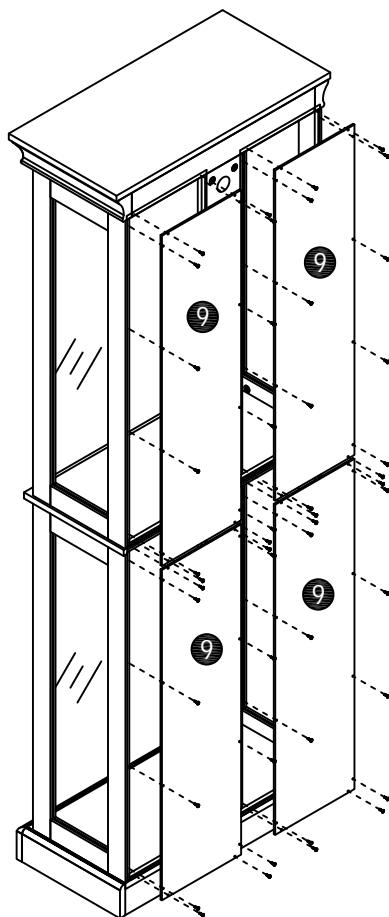

4 Doors Glass Cabinet

Assembly Instruction

NOTE: This instruction manual contains IMPORTANT safety information. Please read carefully before assembling the product

List of Parts

Hardware

A x 40+2

Ø6 x 34mm

B x 40+2

Ø8*30mm

STEP9

A x 6	P x 2
	
Ø6 x 34mm	
L x 2	
	
Ø3.5*14mm	
I x 1	
	
O x 4	
	
Ø3*16mm	

STEP10

B x 6

Ø15 x 10mm
C x 2

Ø8*30mm

STEP11

Q x 48

Ø3.5*12mm

Remove protective film
on the mirror panel.

STEP12

H x 16

Ø20mm

STEP13

M x 8