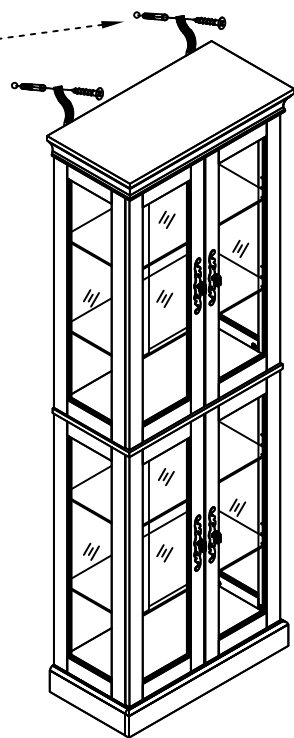

4 Doors Glass Cabinet

Assembly Instruction

NOTE: This instruction manual contains IMPORTANT safety information. Please read carefully before assembling the product

List of Parts

Hardware

A x 40+2

Ø6 x 34mm

B x 40+2

L x 16

Ø3.5*14mm

STEP14

K x 16

STEP15

D x 16

Ø3*12mm

E x 8

F x 4

G x 4

Ø4*22mm

STEP16

L x 32

Ø3.5*14mm

STEP17

Wall

STEP18