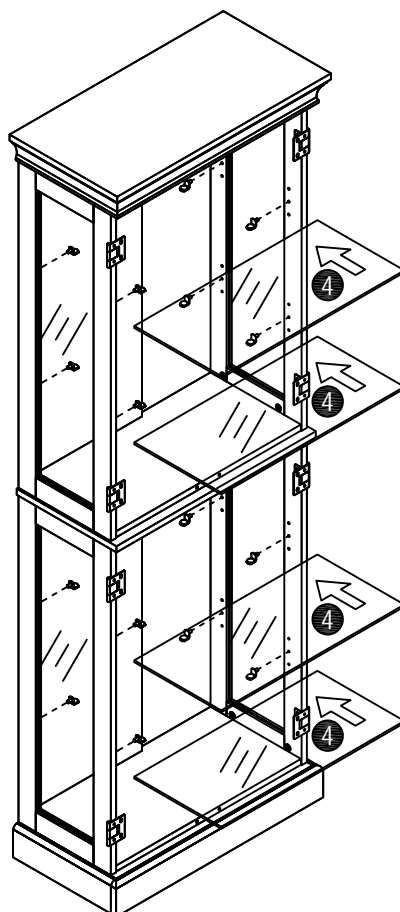

4 Doors Glass Cabinet

Assembly Instruction

NOTE: This instruction manual contains IMPORTANT safety information. Please read carefully before assembling the product

List of Parts

Hardware

A x 40+2

Ø6 x 34mm

B x 40+2

Q x 48

Ø3.5*12mm

Remove protective film
on the mirror panel.

STEP12

H x 16

Ø20mm

STEP13

M x 8

L x 16

Ø3.5*14mm

STEP14

K x 16

STEP15

D x 16

Ø3*12mm

E x 8

F x 4

G x 4

Ø4*22mm

STEP16

L x 32

Ø3.5*14mm

STEP17

Wall