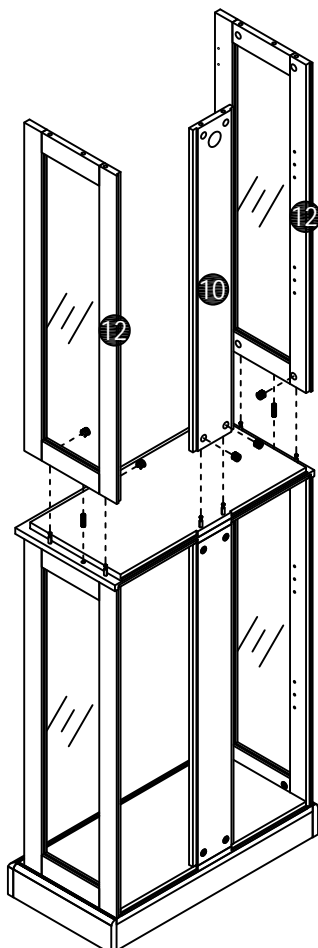

4 Doors Glass Cabinet

Assembly Instruction

NOTE: This instruction manual contains IMPORTANT safety information. Please read carefully before assembling the product

List of Parts

Hardware

A x 40+2

Ø6 x 34mm

B x 40+2

Ø15 x 10mm

C x 8+1

Ø8*30mm

D x 16+1

Ø3*12mm

E x 8

F x 4

G x 4

B x 6

Ø15 x 10mm

C x 2

Ø8*30mm

STEP8

B x 6

Ø15 x 10mm

C x 2

Ø8*30mm

STEP9

A x 6	P x 2
	
Ø6 x 34mm	
L x 2	
	
Ø3.5*14mm	
I x 1	
	
O x 4	
	
Ø3*16mm	

STEP10

B x 6

Ø15 x 10mm
C x 2

Ø8*30mm

STEP11