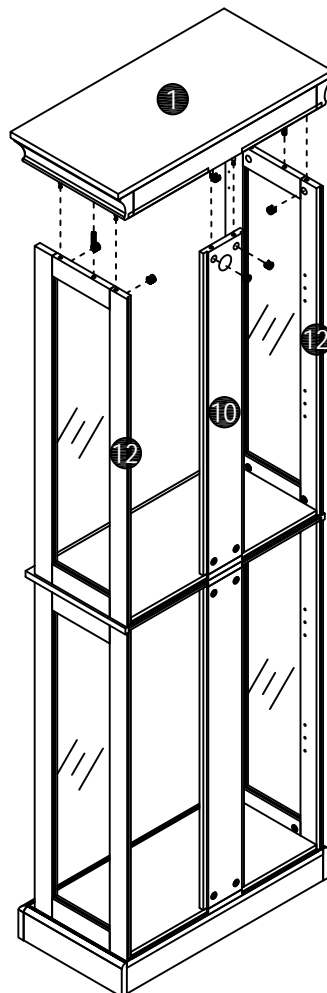

4 Doors Glass Cabinet

Assembly Instruction

NOTE: This instruction manual contains IMPORTANT safety information. Please read carefully before assembling the product

List of Parts

Hardware

A x 40+2

Ø6 x 34mm

B x 40+2

Ø15 x 10mm

C x 8+1

Ø8*30mm

D x 16+1

Ø3*12mm

E x 8

F x 4

G x 4

Ø8*30mm

STEP9

A x 6	P x 2
	
Ø6 x 34mm	
L x 2	
	
Ø3.5*14mm	
I x 1	
	
O x 4	
	
Ø3*16mm	

STEP10

B x 6

Ø15 x 10mm
C x 2

Ø8*30mm

STEP11

Q x 48

Ø3.5*12mm

Remove protective film
on the mirror panel.

STEP12

H x 16

Ø20mm

STEP13

M x 8