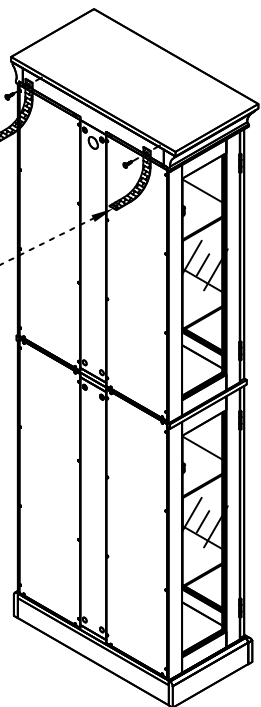

4 Doors Glass Cabinet

Assembly Instruction

NOTE: This instruction manual contains IMPORTANT safety information. Please read carefully before assembling the product

List of Parts

Hardware

A x 40+2

Ø6 x 34mm

B x 40+2

A x 22

Ø6 x 34mm

STEP2

B x 10

Ø15 x 10mm

STEP3

B x 6

Ø15 x 10mm

L x 16

Ø3.5*14mm

STEP14

K x 16

STEP15

D x 16

Ø3*12mm

E x 8

F x 4

G x 4

Ø4*22mm

STEP16

L x 32

Ø3.5*14mm

STEP17

Wall