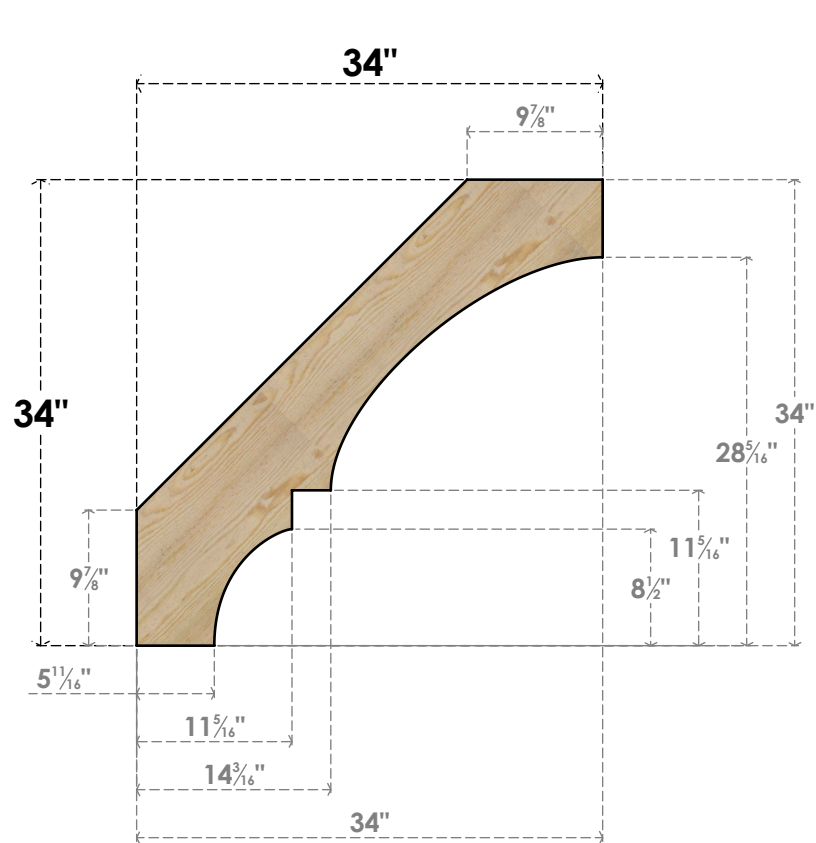

BRC06X34X34BOA00RDF

6"W X 34"D X 34"H BALBOA ROUGH SAWN BRACE, DOUGLAS FIR

SIDE

FRONT

EKENA MILLWORK
 2300 WEST MAIN ST.
 CLARKSVILLE, TX 75426
 TOLL FREE: 866-607-0453
 WWW.EKENAMILLWORK.COM

NOTES

1. INSTALLATION TO BE COMPLETED IN ACCORDANCE WITH MANUFACTURER'S SPECIFICATIONS.
2. DRAWING MAY NOT BE TO SCALE
3. THIS DRAWING IS INTENDED FOR DESIGN AND PLANNING PURPOSES ONLY.
4. ALL INFORMATION CONTAINED HEREIN WAS CURRENT AT THE TIME OF DEVELOPMENT BUT MUST BE REVIEWED AND APPROVED BY THE PRODUCT MANUFACTURER TO BE CONSIDERED ACCURATE.
5. PRODUCTS ARE NOT KILN DRIED. THIS ITEM IS UNIQUE AND WILL CONTAIN THE NATURAL VARIATIONS THAT THE WOOD SPECIES OFFERS. THIS MAY RESULT IN VARIATIONS UP TO 1/4"