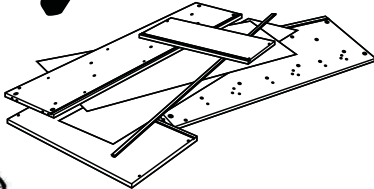

CONSOLE TABLE

Assembly Instructions

HARDWARE

12 x
M6 x 50mm

A

12 x
Ø6 x 1.5mm

B

12 x
Ø16 x Ø6 x 1.5mm

C

1 x
4mm

D

PARTS

Safety Advice

Please take the time to carefully read through the whole of these instructions before you commence.

Keep these instructions for future reference.

Unpack, inspect and check off all of the contents.