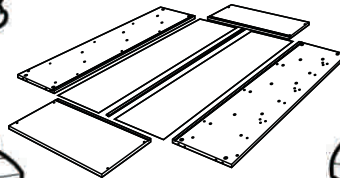

CONSOLE TABLE

Assembly Instructions

HARDWARE

12 x
M6 x 50mm

A

12 x
Ø6 x 1.5mm

B

12 x
Ø16 x Ø6 x 1.5mm

C

1 x
4mm

D

PARTS

Safety Advice

Please take the time to carefully read through the whole of these instructions before you commence.

Keep these instructions for future reference.

Unpack, inspect and check off all of the contents.