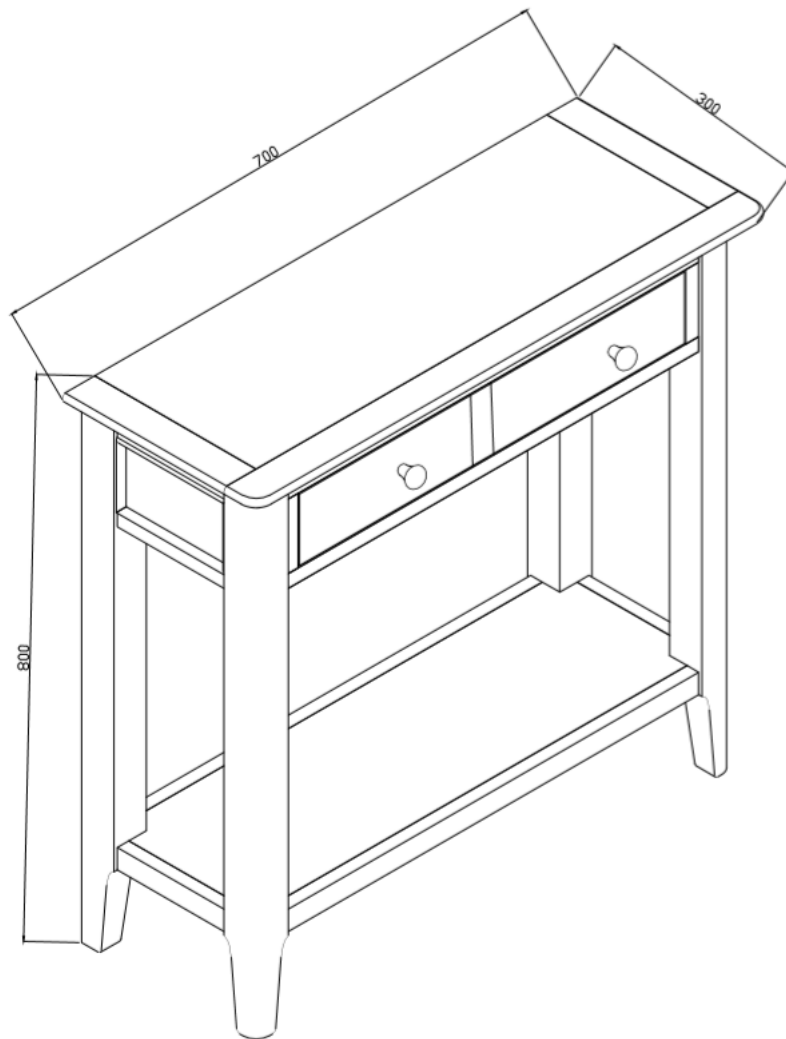

CONSOLE TABLE

Assembly Instructions

HARDWARE

12 x
M6 x 50mm

A

12 x
Ø6 x 1.5mm

B

12 x
Ø16 x Ø6 x 1.5mm