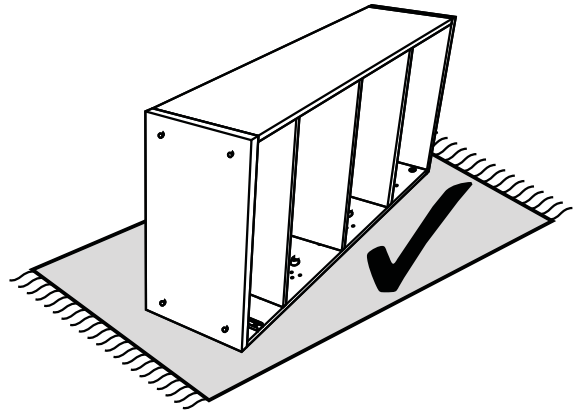

CONSOLE TABLE

Assembly Instructions

HARDWARE

12 x
M6 x 50mm

A

12 x
Ø6 x 1.5mm

B

12 x
Ø16 x Ø6 x 1.5mm