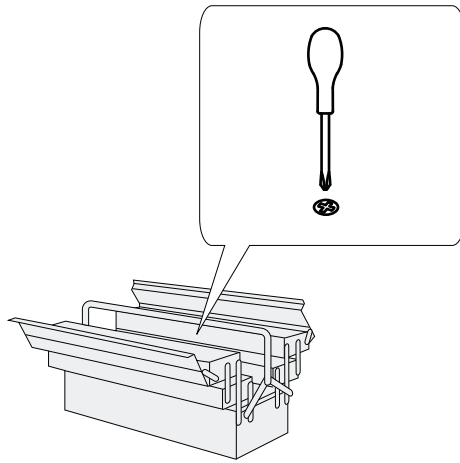

CONSOLE TABLE

Assembly Instructions

HARDWARE

12 x
M6 x 50mm

A

12 x
Ø6 x 1.5mm

B

12 x
Ø16 x Ø6 x 1.5mm

C

1 x
4mm

D

PARTS

Safety Advice

Please take the time to carefully read through the whole of these instructions before you commence.

Keep these instructions for future reference.

Unpack, inspect and check off all of the contents.