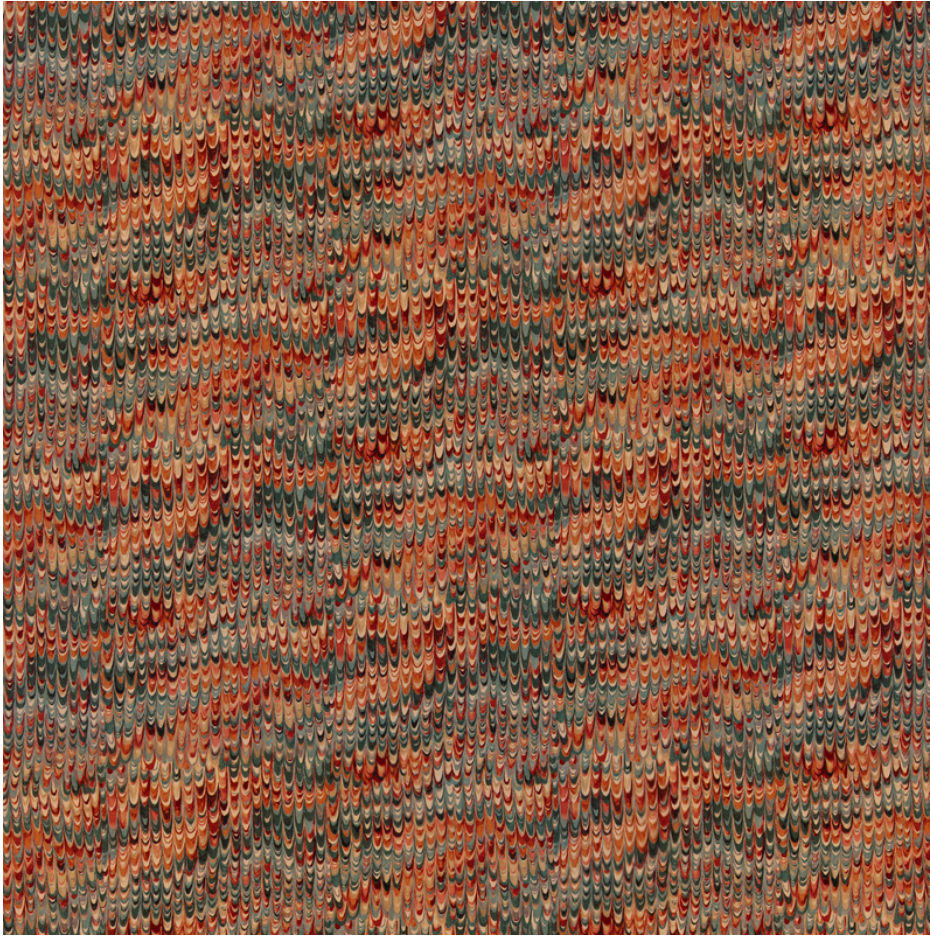

End Paper Velvet - Teal/Spice

SKU: FD2022.R50.0

LEEJOFA

SKU: **FD2022.R50.0**

Vertical Repeat: **46 cm (18.11 in)**

Brand: **Mulberry**

Type: **Print, Velvet**

End Use: **Multipurpose**

Width: **128 cm (50.39 in)**

Horizontal Repeat: **64 cm (25.2 in)**

Collection: **Country Walk**

Railroaded: **No**

Composition: **Cotton - 88%, Polyester - 12%**