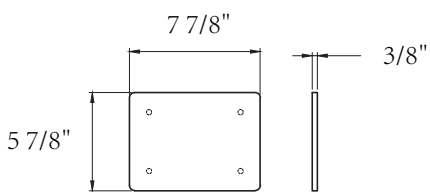

ZEAFIVE[®]

PRODUCT
INSTRUCTION
VIDEO

SIZE DETAILS

ACRYLIC SHOWER BASE

PRODUCT SIZE: 36"

All dimensions are nominal,
minor variations may occur.

Top View

Front View

Cap

Side View