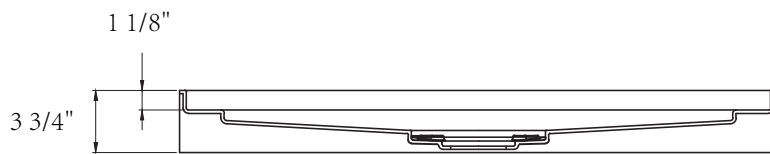

ZEAFIVE[®]

PRODUCT
INSTRUCTION
VIDEO

SIZE DETAILS

ACRYLIC SHOWER BASE

PRODUCT SIZE: 36"

All dimensions are nominal,
minor variations may occur.

Top View

Front View

Cap

Side View