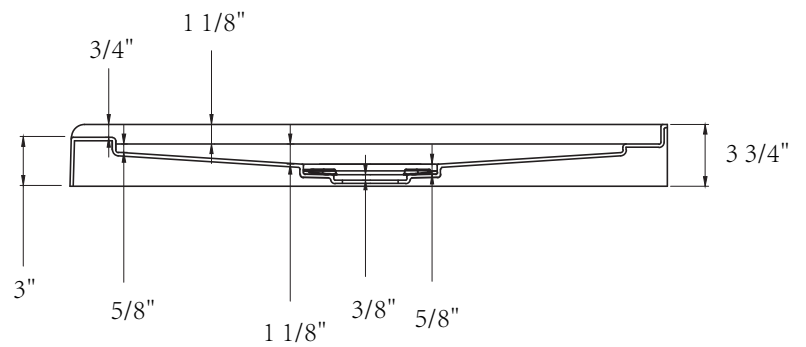

ZEAFIVE[®]

PRODUCT
INSTRUCTION
VIDEO

SIZE DETAILS

ACRYLIC SHOWER BASE

PRODUCT SIZE: 36"

All dimensions are nominal,
minor variations may occur.

Top View

Front View

Cap

Side View