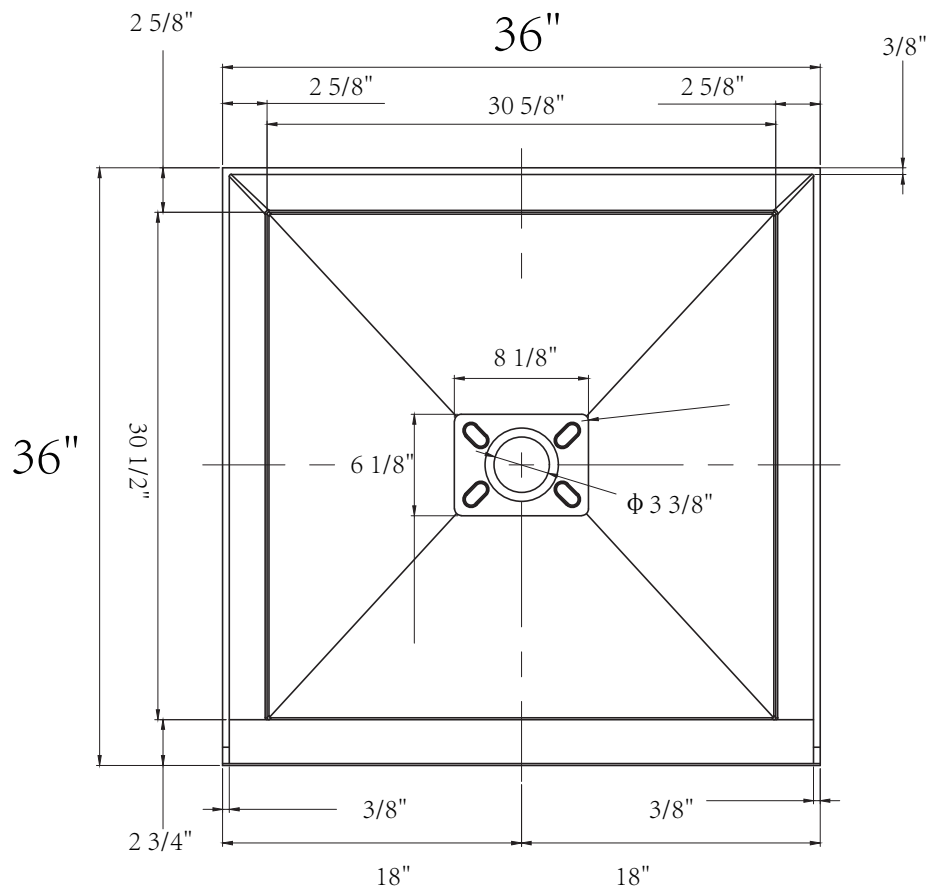

ZEAFIVE[®]

PRODUCT
INSTRUCTION
VIDEO

SIZE DETAILS

ACRYLIC SHOWER BASE

PRODUCT SIZE: 36"

All dimensions are nominal,
minor variations may occur.

Top View

Front View

Cap

Side View