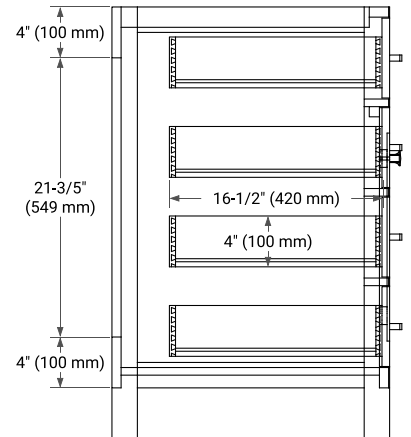

54" SINGLE SINK BASE CABINET

BASE CABINET DIMENSIONS

54" W x 21.5" D x 33.5" H

FEATURES

- Solid wood frame with engineered wood panels
- Dovetail drawers and joints
- Soft closing doors & drawers

HARDWARE FINISHES*

Brushed Nickel   Satin Brass   Matte Black   Polished Chrome

Hardware comes preinstalled with the illustrated option. Other finishes are available on our online store if you prefer a different one.

AVAILABLE COLORS

White   Grey

FRONT VIEW

SIDE VIEW

PLAN VIEW