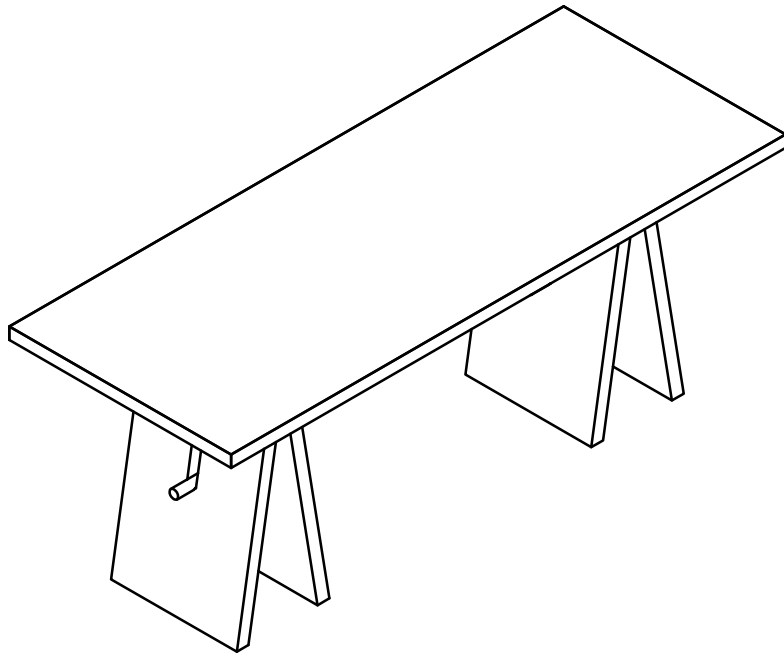

ASSEMBLY INSTRUCTION FOR DESK

Hardware List				
A		Bolt	8x35mm	12
B		Flat Washer	Ø8	12
C		Spring Washer	Ø8	12
D		Allen Key	4mm	1

Step