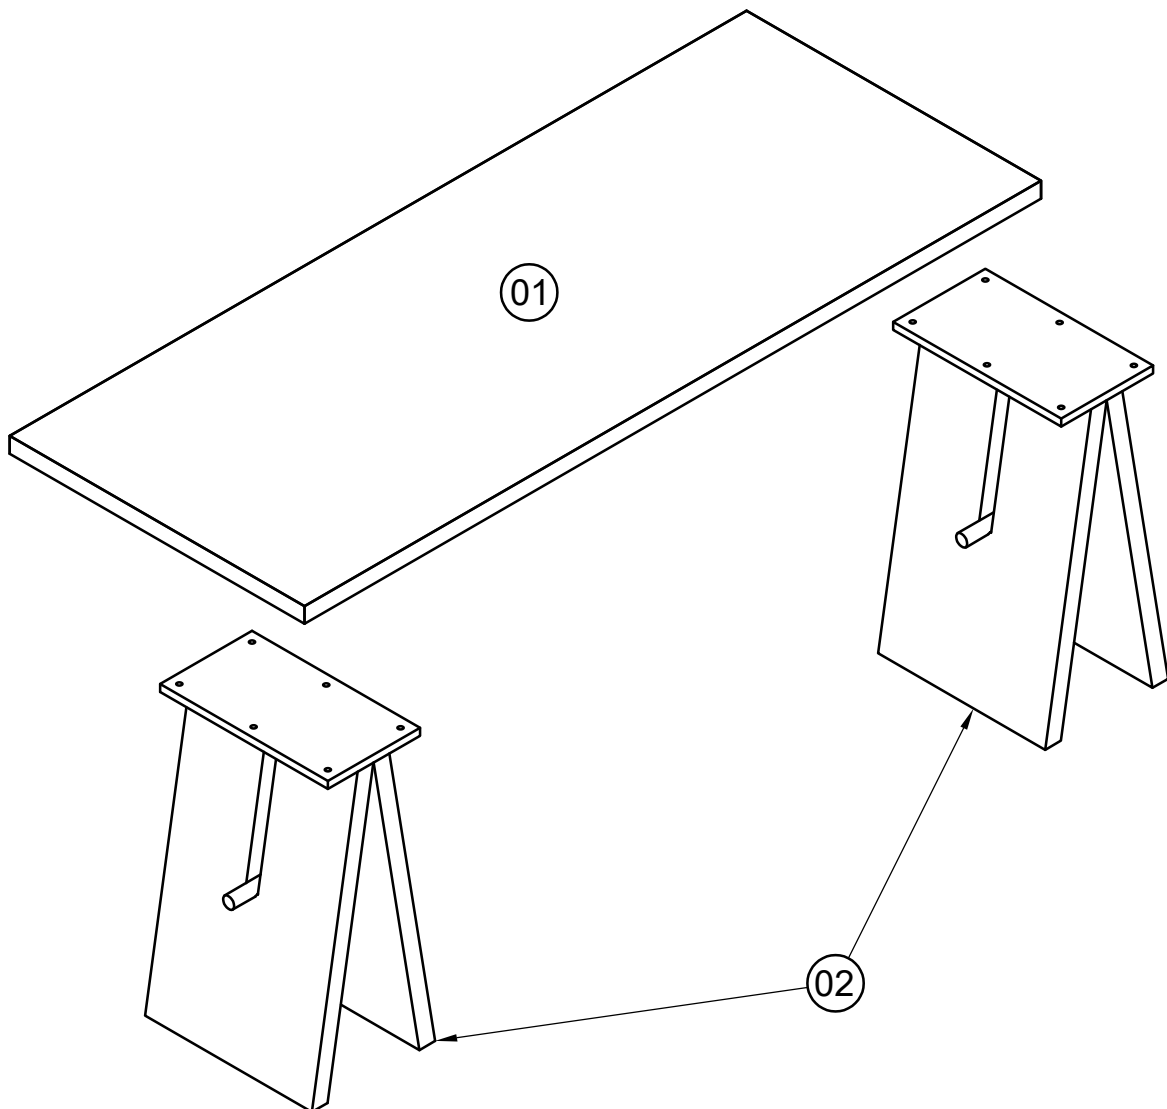

ASSEMBLY INSTRUCTION FOR DESK

Hardware List				
A		Bolt	8x35mm	12
B		Flat Washer	Ø8	12
C		Spring Washer	Ø8	12
D		Allen Key	4mm	1

Step