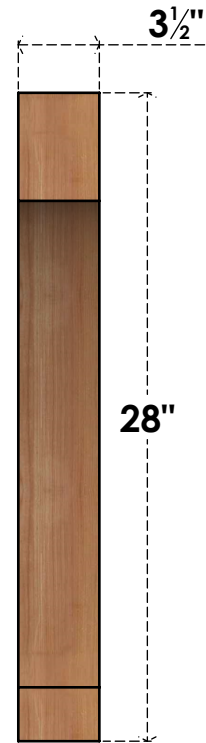

# BRC04X22X28IMP00SWR

3 1/2"W X 22"D X 28"H IMPERIAL SMOOTH BRACE, WESTERN RED CEDAR

**SIDE**

**FRONT**

EKENA MILLWORK  
 2300 WEST MAIN ST.  
 CLARKSVILLE, TX 75426  
 TOLL FREE: 866-607-0453  
 WWW.EKENAMILLWORK.COM

**NOTES**

1. INSTALLATION TO BE COMPLETED IN ACCORDANCE WITH MANUFACTURER'S SPECIFICATIONS.
2. DRAWING MAY NOT BE TO SCALE
3. THIS DRAWING IS INTENDED FOR DESIGN AND PLANNING PURPOSES ONLY.
4. ALL INFORMATION CONTAINED HEREIN WAS CURRENT AT THE TIME OF DEVELOPMENT BUT MUST BE REVIEWED AND APPROVED BY THE PRODUCT MANUFACTURER TO BE CONSIDERED ACCURATE.
5. PRODUCTS ARE NOT KILN DRIED. THIS ITEM IS UNIQUE AND WILL CONTAIN THE NATURAL VARIATIONS THAT THE WOOD SPECIES OFFERS. THIS MAY RESULT IN VARIATIONS UP TO 1/4"