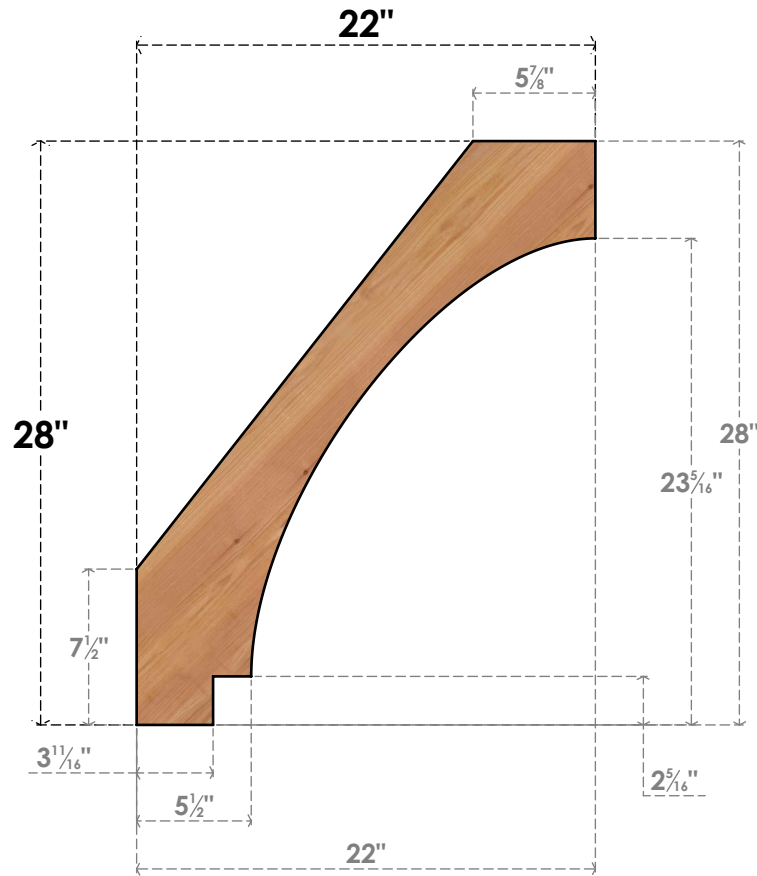

# BRC04X22X28IMP00SWR

3 1/2"W X 22"D X 28"H IMPERIAL SMOOTH BRACE, WESTERN RED CEDAR

**SIDE**

**FRONT**

EKENA MILLWORK  
 2300 WEST MAIN ST.  
 CLARKSVILLE, TX 75426  
 TOLL FREE: 866-607-0453  
 WWW.EKENAMILLWORK.COM