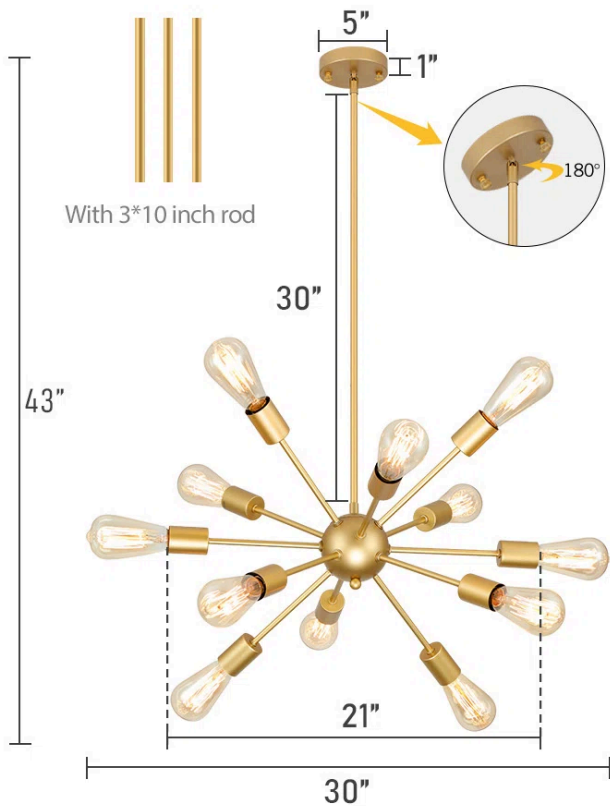

PRODUCT DETAILS

Note: To make sure the fixture fits your space, please check the dimensions carefully

PRODUCT SPECIFICATION

Voltage: 120V

Material: Metal

Color: Gold

Finish types: Baking Paint

Bulb : E26*12 (Not included)

Bulb Wattage: Max 40W each socket

Room Type: Living Room, Bedroom,

Dining Room, Kitchen, Cafe, Etc.

Compatible with All E26 Base Bulbs

(Bulb Not Included)