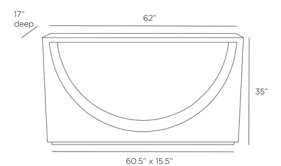

TATTON CONSOLE

FLS01  
 Umber  
 H: 35 IN  
 W: 62 IN  
 D: 17 IN

Created in a design that plays with positive and negative space, our Tatton console makes a graphic presentation. The piece features an inverted arched umber oak veneer base, with an antique brass inlay that follows the curve of the pedestal and returns across the top. The console rests atop an antique brass plinth. Finish will vary.