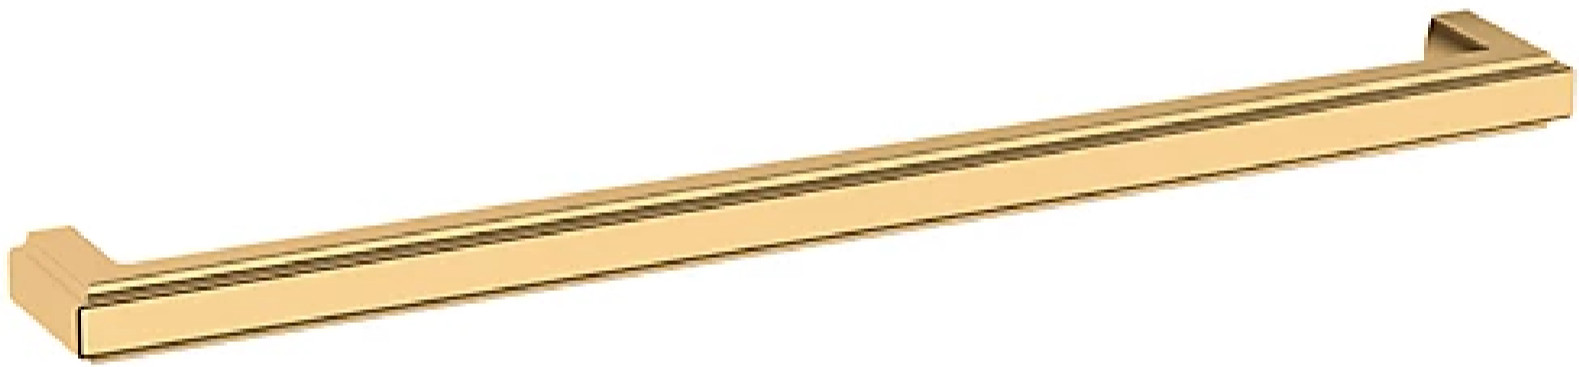

# 4428 RAISED PULL

12" CTC

# 4428 RAISED PULL